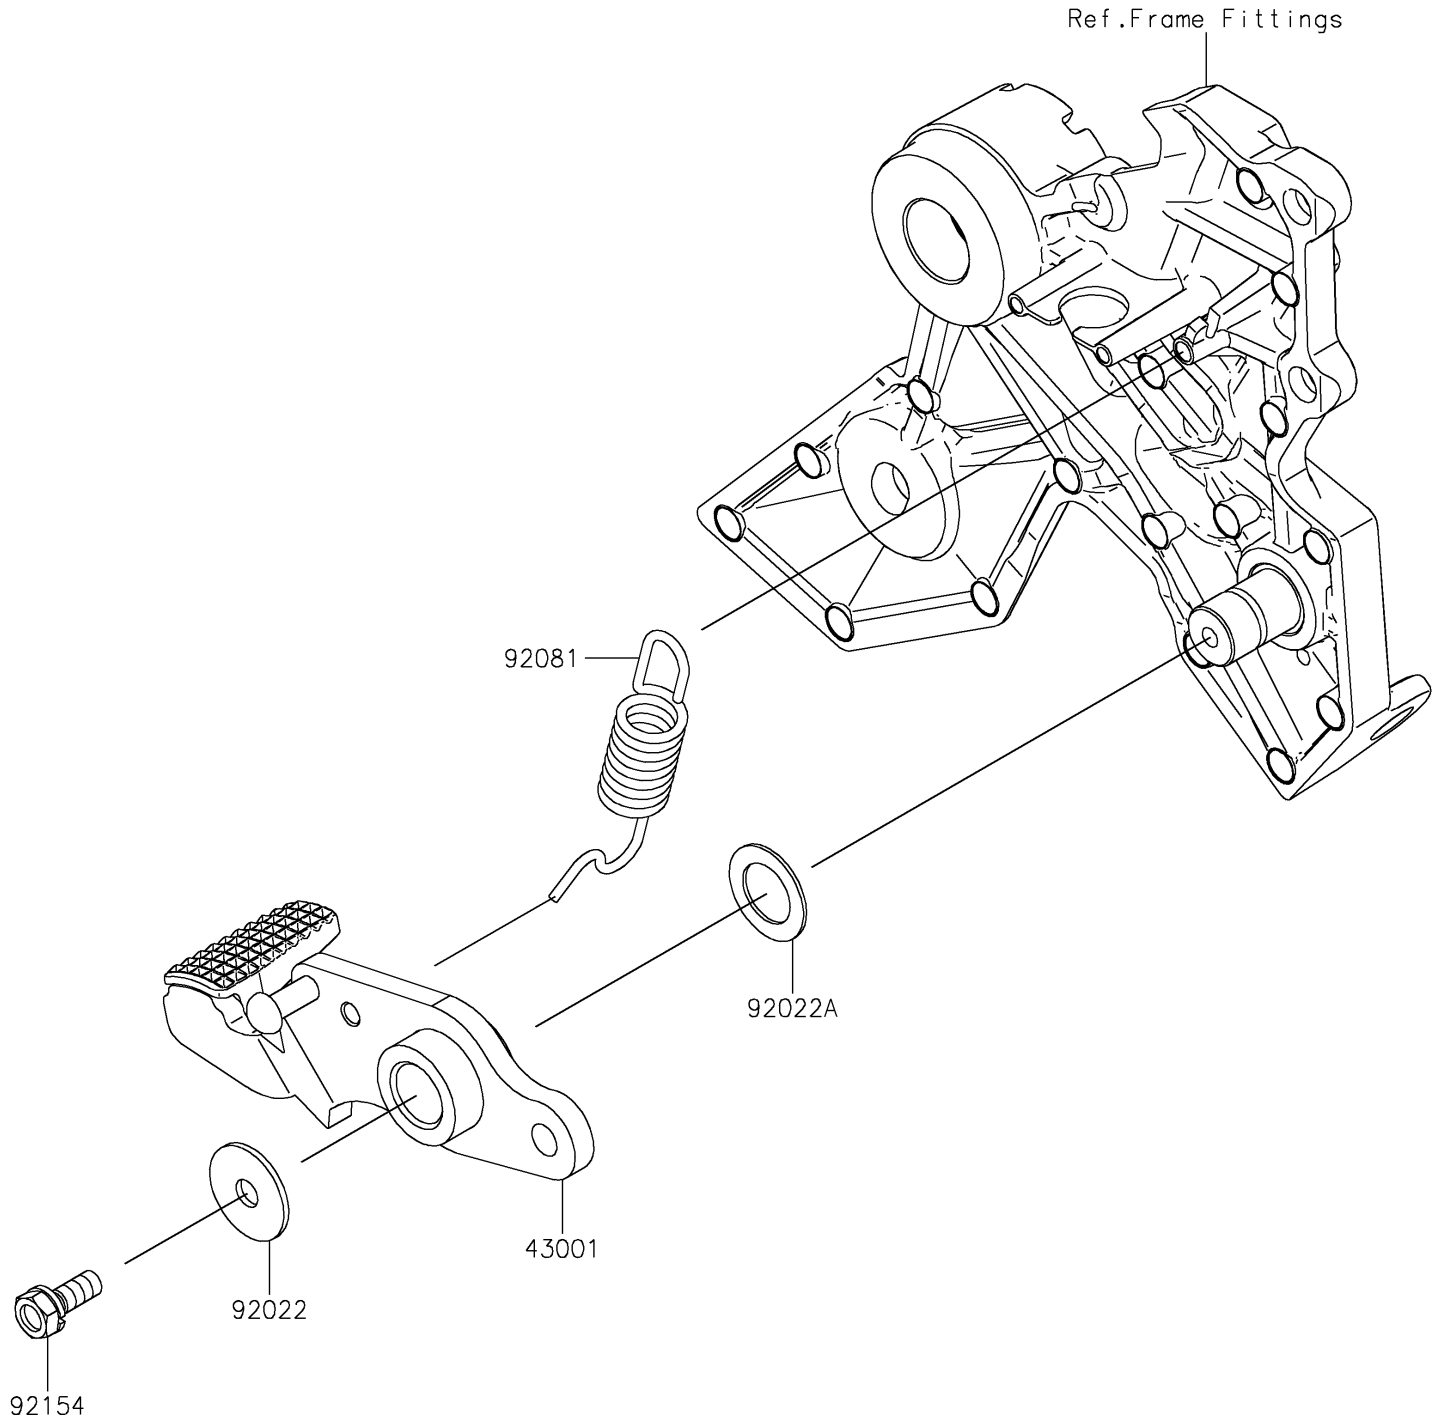

2017 Z650 ABS PARTS DIAGRAM

Brake Pedal/Torque Link

F2260

2017 Z650 ABS PARTS LIST

Brake Pedal/Torque Link

ITEM NAME	PART NUMBER	QUANTITY
LEVER-BRAKE,PEDAL (Ref # 43001)	43001-0748	1
WASHER,7X24X1.6 (Ref # 92022)	92022-228	1
WASHER,15.3X24X1 (Ref # 92022A)	92022-326	1
SPRING,BRAKE PEDAL (Ref # 92081)	92081-1833	1
BOLT,UPSET-WS,6X16 (Ref # 92154)	92154-0935	1