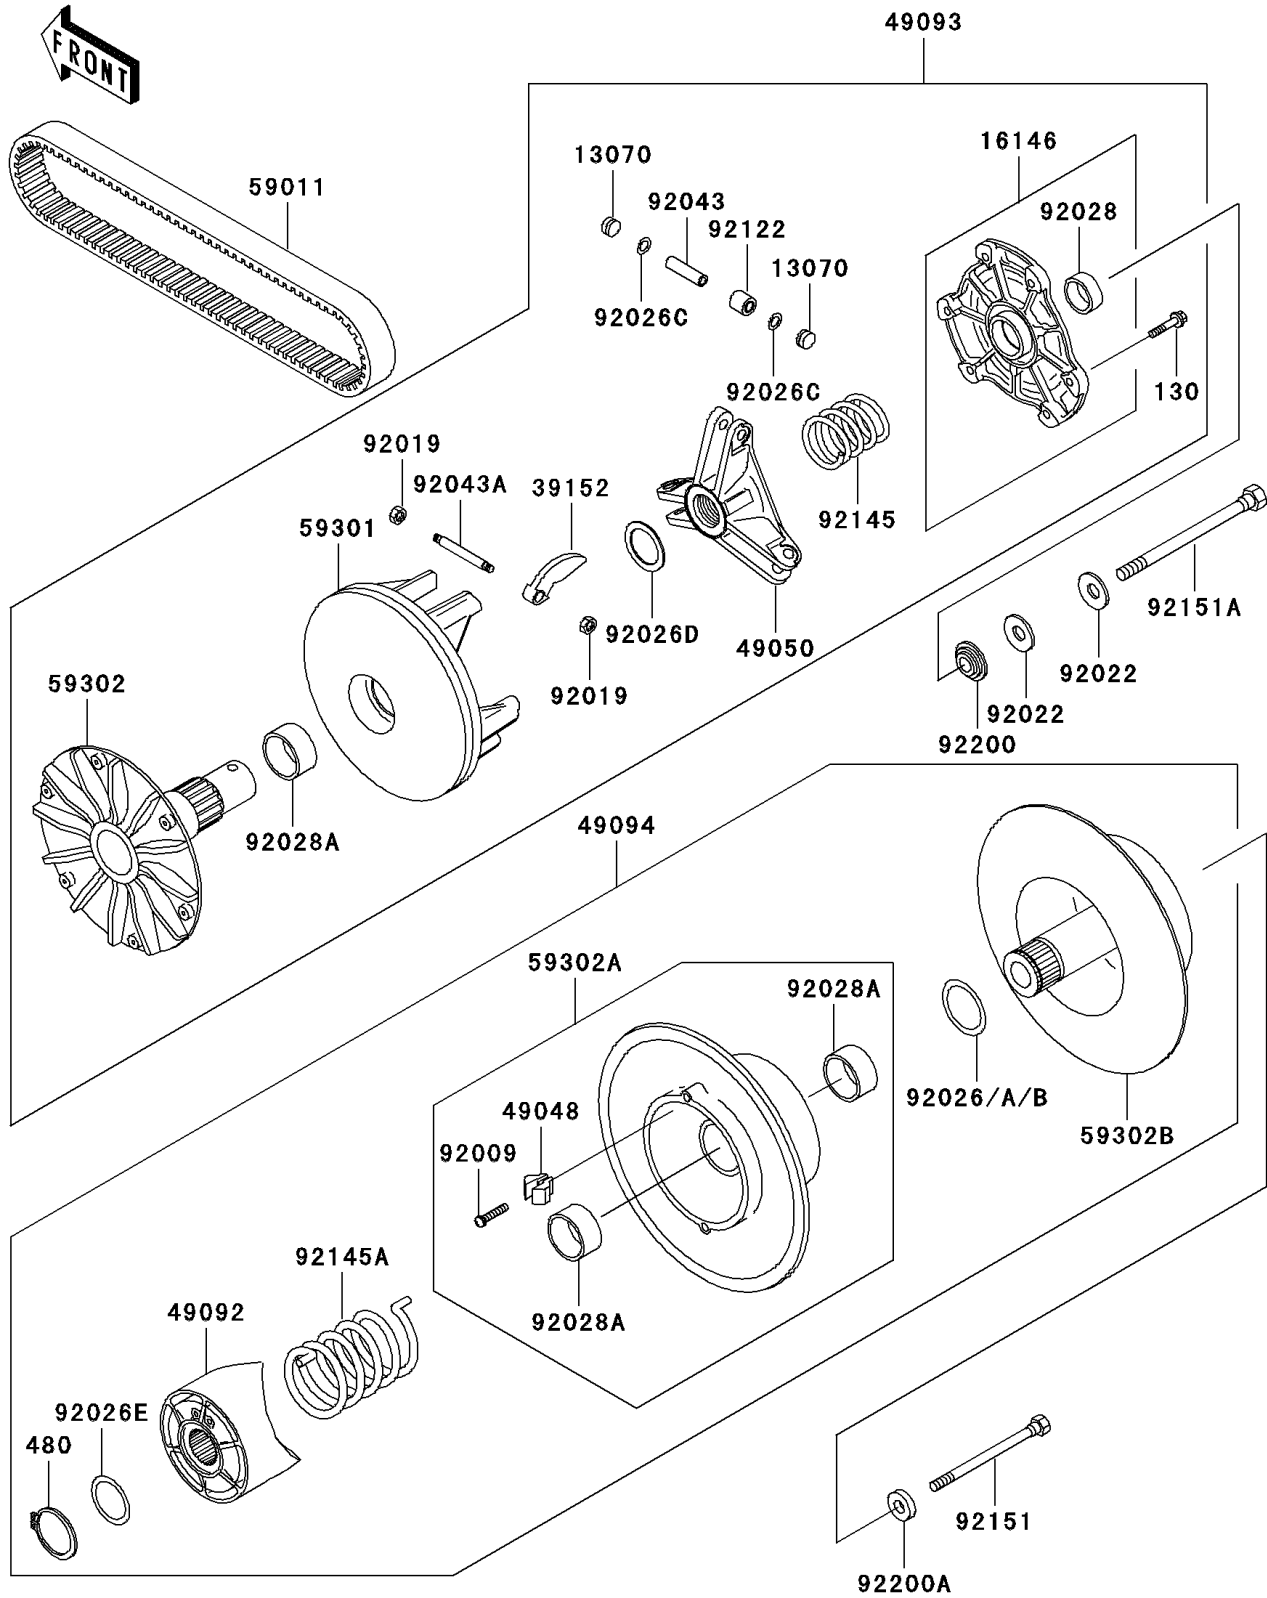

2001 Prairie 400 4X4 PARTS DIAGRAM

Drive Converter

E1391

2001 Prairie 400 4X4 PARTS LIST

Drive Converter

ITEM NAME	PART NUMBER	QUANTITY
BOLT-FLANGED,6X30 (Ref # 130)	130P0630	6
CIRCLIP (Ref # 480)	480J3400	1
GUIDE (Ref # 13070)	13070-1330	6
COVER-ASSY (Ref # 16146)	16146-1194	1
WEIGHT-RAMP (Ref # 39152)	39152-1064	3
SHOE (Ref # 49048)	49048-1060	3
SPIDER (Ref # 49050)	49050-1064	1
RAMP (Ref # 49092)	49092-1062	1
CONVERTER-ASSY-DRIVE (Ref # 49093)	49093-1060	1
CONVERTER-ASSY-DRIVEN (Ref # 49094)	49094-1060	1
BELT (Ref # 59011)	59011-1066	1
SHEAVE-MOVABLE (Ref # 59301)	59301-1060	1
SHEAVE-COMP,FIXED (Ref # 59302)	59302-1070	1
SHEAVE-COMP,MOVABLE (Ref # 59302A)	59302-1072	1
SHEAVE-COMP,FIXED (Ref # 59302B)	59302-1073	1
SCREW,SHOE (Ref # 92009)	92009-1849	3
NUT,LOCK,6MM (Ref # 92019)	92019-008	6
WASHER,SPECIAL CONICAL (Ref # 92022)	92022-1901	2
SPACER,39X50X0.50 (Ref # 92026)	92026-1507	AR
SPACER,39X50X0.60 (Ref # 92026A)	92026-1508	AR
SPACER,39X50X0.80 (Ref # 92026B)	92026-1510	AR
SPACER (Ref # 92026C)	92026-1512	6
SPACER,32.3X44.3X1.60 (Ref # 92026D)	92026-1520	1
SPACER,34X44X0.80 (Ref # 92026E)	92026-1521	1
BUSHING (Ref # 92028)	92028-1861	1
BUSHING (Ref # 92028A)	92028-1864	3
PIN (Ref # 92043)	92043-1572	3
PIN (Ref # 92043A)	92043-1573	3
ROLLER (Ref # 92122)	92122-1204	3

2001 Prairie 400 4X4 PARTS LIST

Drive Converter

ITEM NAME	PART NUMBER	QUANTITY
SPRING,DRIVE CONVERTER (Ref # 92145)	92145-1128	1
SPRING,CONVERTER DRIVEN (Ref # 92145A)	92145-1129	1
BOLT,10X95 (Ref # 92151)	92151-1315	1
BOLT,12X165 (Ref # 92151A)	92151-1393	1
WASHER (Ref # 92200)	92200-1401	1
WASHER,10.2X37X5.0 (Ref # 92200A)	92200-1402	1