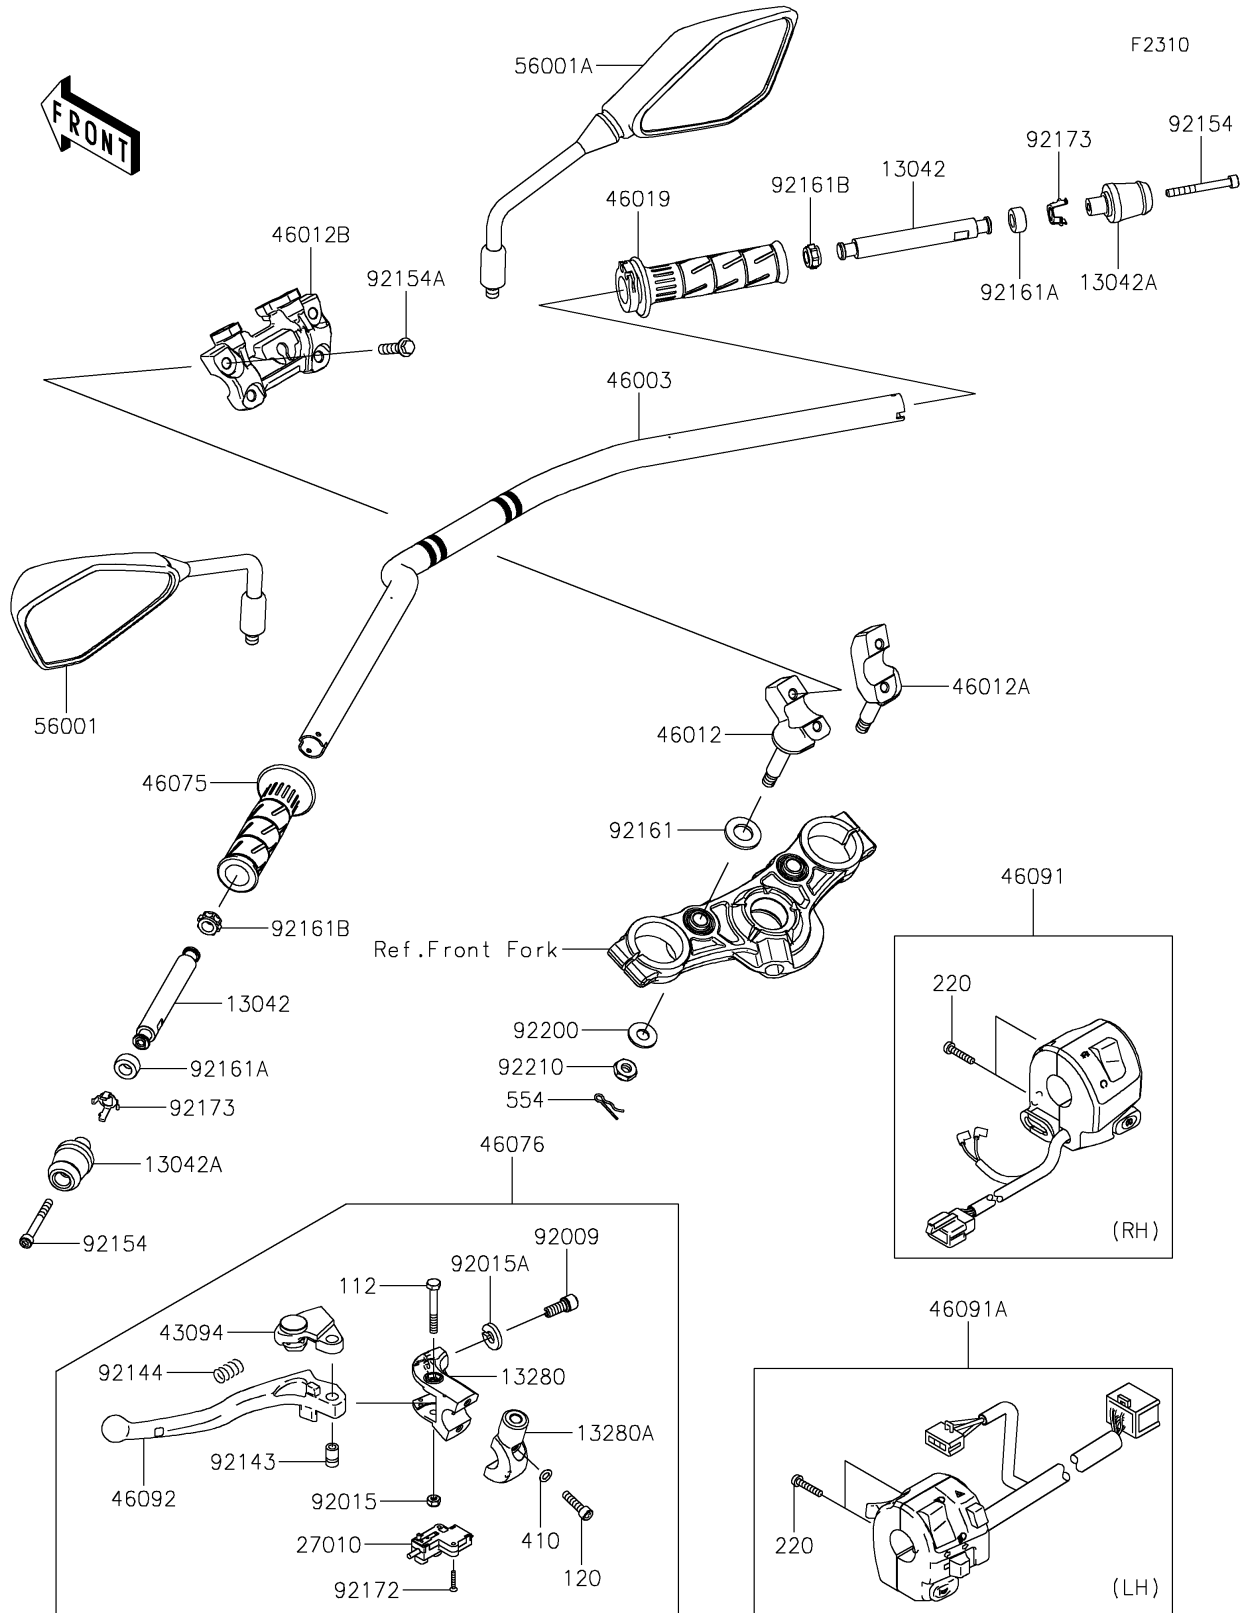

# 2018 Z650 ABS PARTS DIAGRAM

Handlebar

## 2018 Z650 ABS PARTS LIST

### Handlebar

ITEM NAME	PART NUMBER	QUANTITY
BOLT-UPSET,6X45 (Ref # 112)	112BB0645	1
BOLT-SOCKET,6X25 (Ref # 120)	120CB0625	2
WEIGHT,HANDLE,INNER (Ref # 13042)	13042-0752	2
WEIGHT,HANDLE (Ref # 13042A)	13042-0753	2
HOLDER,CLUTCH LEVER (Ref # 13280)	13280-0306	1
HOLDER,CLUTCH LEVER (Ref # 13280A)	13280-0307	1
SCREW-PAN-CROS,5X25 (Ref # 220)	220AB0525	4
SWITCH,CLUTCH (Ref # 27010)	27010-0849	1
WASHER-PLAIN-SMALL,6MM (Ref # 410)	410AB0600	2
ADJUSTER (Ref # 43094)	43094-0009	1
HANDLE,F.S.BLACK (Ref # 46003)	46003-0671-18R	1
HOLDER-HANDLE,LWR,LH,F.S.BLACK (Ref # 46012)	46012-0303-18R	1
HOLDER-HANDLE,LWR,RH,F.S.BLACK (Ref # 46012A)	46012-0304-18R	1
HOLDER-HANDLE,UPP,F.S.BLACK (Ref # 46012B)	46012-0374-18R	1
GRIP-ASSY,THROTTLE (Ref # 46019)	46019-0060	1
GRIP,HANDLE,LH (Ref # 46075)	46075-0564	1
LEVER-ASSY-GRIP (Ref # 46076)	46076-0122	1
HOUSING-ASSY-CONTROL,RH (Ref # 46091)	46091-0336	1
HOUSING-ASSY-CONTROL,LH (Ref # 46091A)	46091-0337	1
LEVER-GRIP,CLUTCH (Ref # 46092)	46092-0569	1
PIN-SNAP (Ref # 554)	554DB0800	2
MIRROR-ASSY,LH (Ref # 56001)	56001-0336	1
MIRROR-ASSY,RH (Ref # 56001A)	56001-0337	1
SCREW,CABLE ADJUST,8MM,BLACK (Ref # 92009)	92009-1134	1
NUT,LOCK,6MM,BLACK (Ref # 92015)	92015-1191	1
NUT,CABLE ADJUST LOCK,8MM,BLK (Ref # 92015A)	92015-1197	1
COLLAR (Ref # 92143)	92143-1379	1
SPRING (Ref # 92144)	92144-1467	1
BOLT,SOCKET,6X55 (Ref # 92154)	92154-1299	2

### Handlebar

ITEM NAME	PART NUMBER	QUANTITY
BOLT,FLANGED,8X30 (Ref # 92154A)	92154-2655	4
DAMPER (Ref # 92161)	92161-0037	2
DAMPER,10X20X10 (Ref # 92161A)	92161-1850	2
DAMPER,10X16X10,INNER (Ref # 92161B)	92161-1930	2
SCREW,3X16 (Ref # 92172)	92172-0183	2
CLAMP,WEIGHT (Ref # 92173)	92173-1386	2
WASHER,10.5X24X2 (Ref # 92200)	92200-1844	2
NUT,LOCK,10MM (Ref # 92210)	92210-0784	2