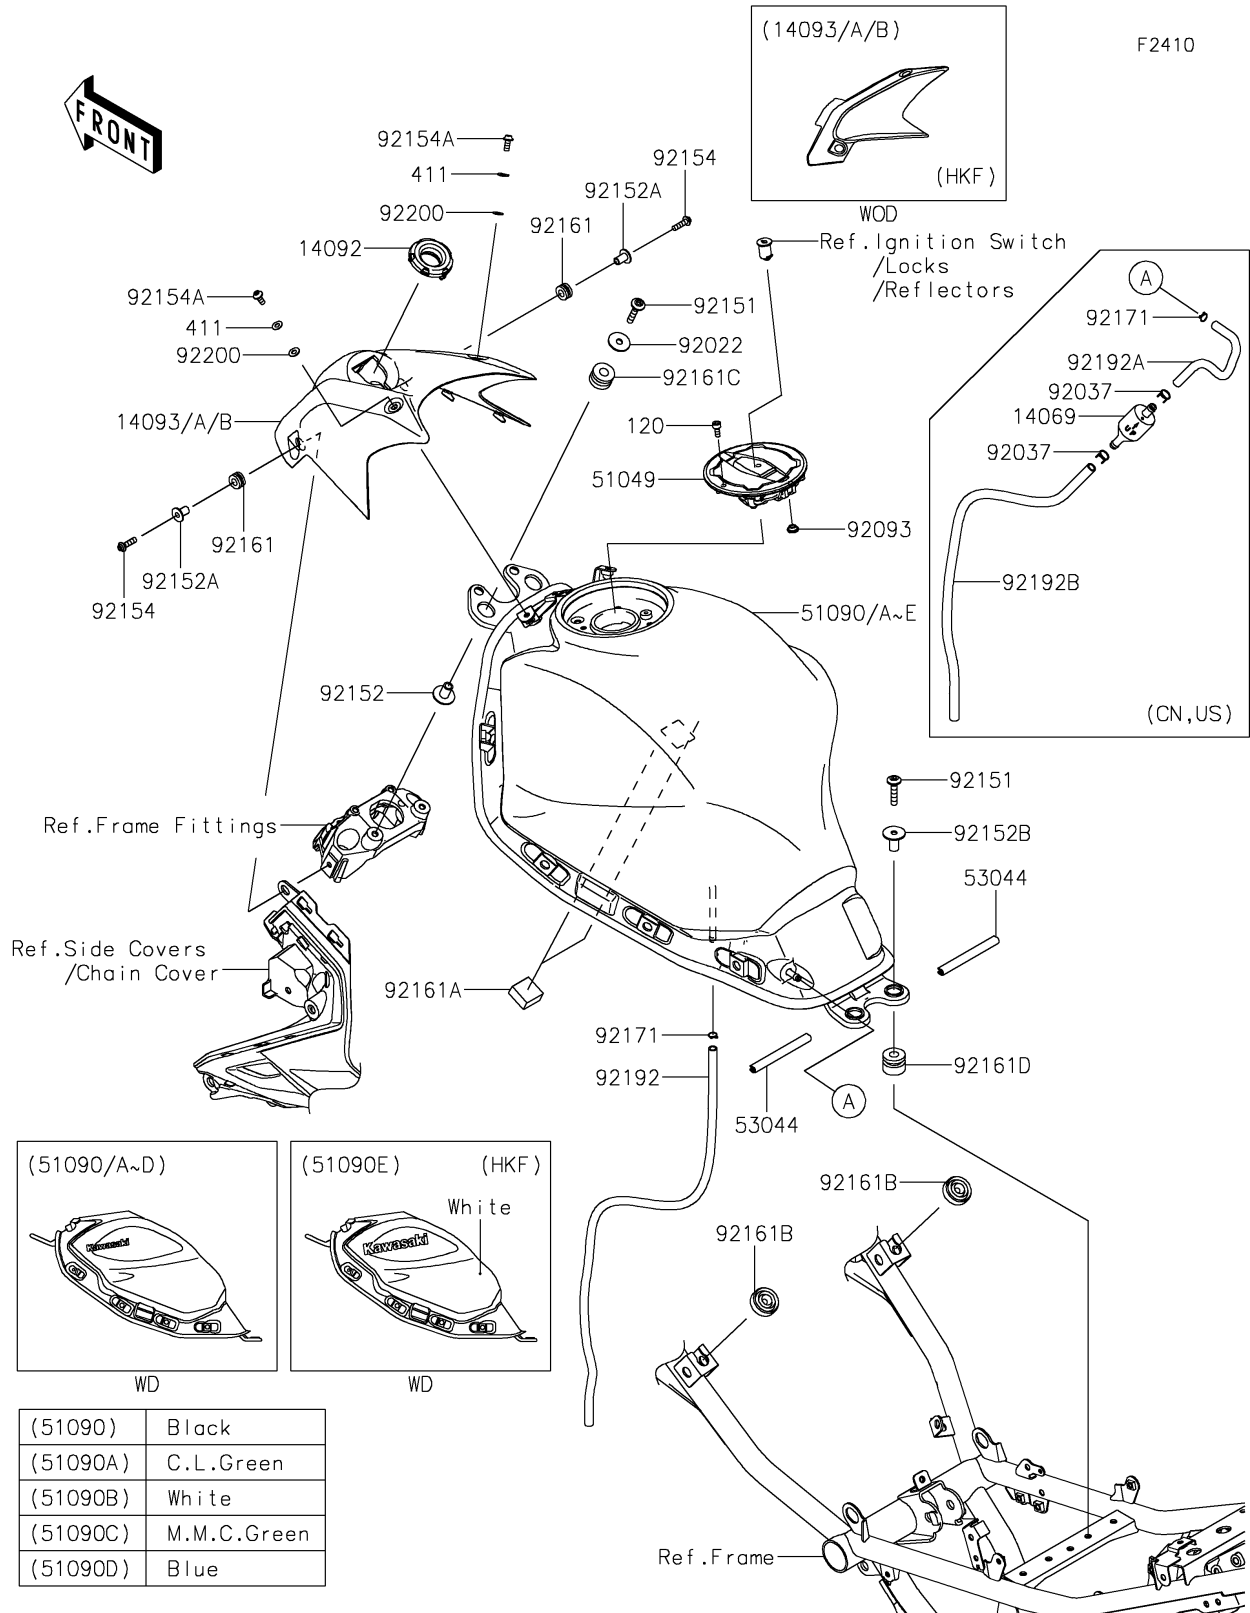

# 2019 Z650 ABS PARTS DIAGRAM

Fuel Tank

## 2019 Z650 ABS PARTS LIST

### Fuel Tank

ITEM NAME	PART NUMBER	QUANTITY
COVER,IGNITION SW. (Ref # 14092)	14092-1033	1
COVER,TANK,P.S.GRAY (Ref # 14093)	14093-0483-36S	1
COVER,TANK,M.S.BLACK (Ref # 14093A)	14093-0483-660	1
CAP-TANK (Ref # 51049)	51049-0735	1
TANK-COMP-FUEL,M.F.S.BLACK (Ref # 51090)	51090-5054-739	1
TANK-COMP-FUEL,S.C.BLUE (Ref # 51090D)	51090-5332-62K	1
TANK-COMP-FUEL,P.F.S.WHITE (Ref # 51090E)	51090-5338-40X	1
TRIM,L=85 (Ref # 53044)	53044-0556	2
WASHER,7X24X1.6 (Ref # 92022)	92022-228	2
SEAL,FUEL TANK CAP (Ref # 92093)	92093-1030	1
BOLT,SOCKET,6X30 (Ref # 92151)	92151-1605	4
COLLAR,6.5X10X17.6 (Ref # 92152)	92152-1655	2
COLLAR,5.6X16X14.2 (Ref # 92152A)	92152-2229	2
COLLAR,6.5X10X21.1 (Ref # 92152B)	92152-2325	2
BOLT,SOCKET,5X20 (Ref # 92154)	92154-0210	2
BOLT,SOCKET,5X12 (Ref # 92154A)	92154-1421	2
DAMPER,8X16X8.6 (Ref # 92161)	92161-0685	2
DAMPER,T=13 (Ref # 92161A)	92161-0792	2
DAMPER,14X30X10 (Ref # 92161B)	92161-1368	2
DAMPER,10X24X15 (Ref # 92161C)	92161-1482	2
DAMPER,10X24X19 (Ref # 92161D)	92161-1929	2
CLAMP,8X0.7 (Ref # 92171)	92171-1973	1
TUBE,6X9X620 (Ref # 92192)	92192-1085	1
BOLT-SOCKET,5X12 (Ref # 120)	120CA0512	4
WASHER-PLAIN,5MM (Ref # 411)	411AA0500	2
WASHER,NYLON,5.3X11.5X0.5 (Ref # 92200)	92200-0006	2
BREATHER,FUEL TANK (Ref # 14069)	14069-1004	1
CLAMP,TUBE (Ref # 92037)	92037-147	2
CLAMP,8X0.7 (Ref # 92171)	92171-1973	2

### Fuel Tank

ITEM NAME	PART NUMBER	QUANTITY
TUBE,6X9X173/35 (Ref # 92192A)	92192-1702	1
TUBE,7X10.5X480 (Ref # 92192B)	92192-1724	1