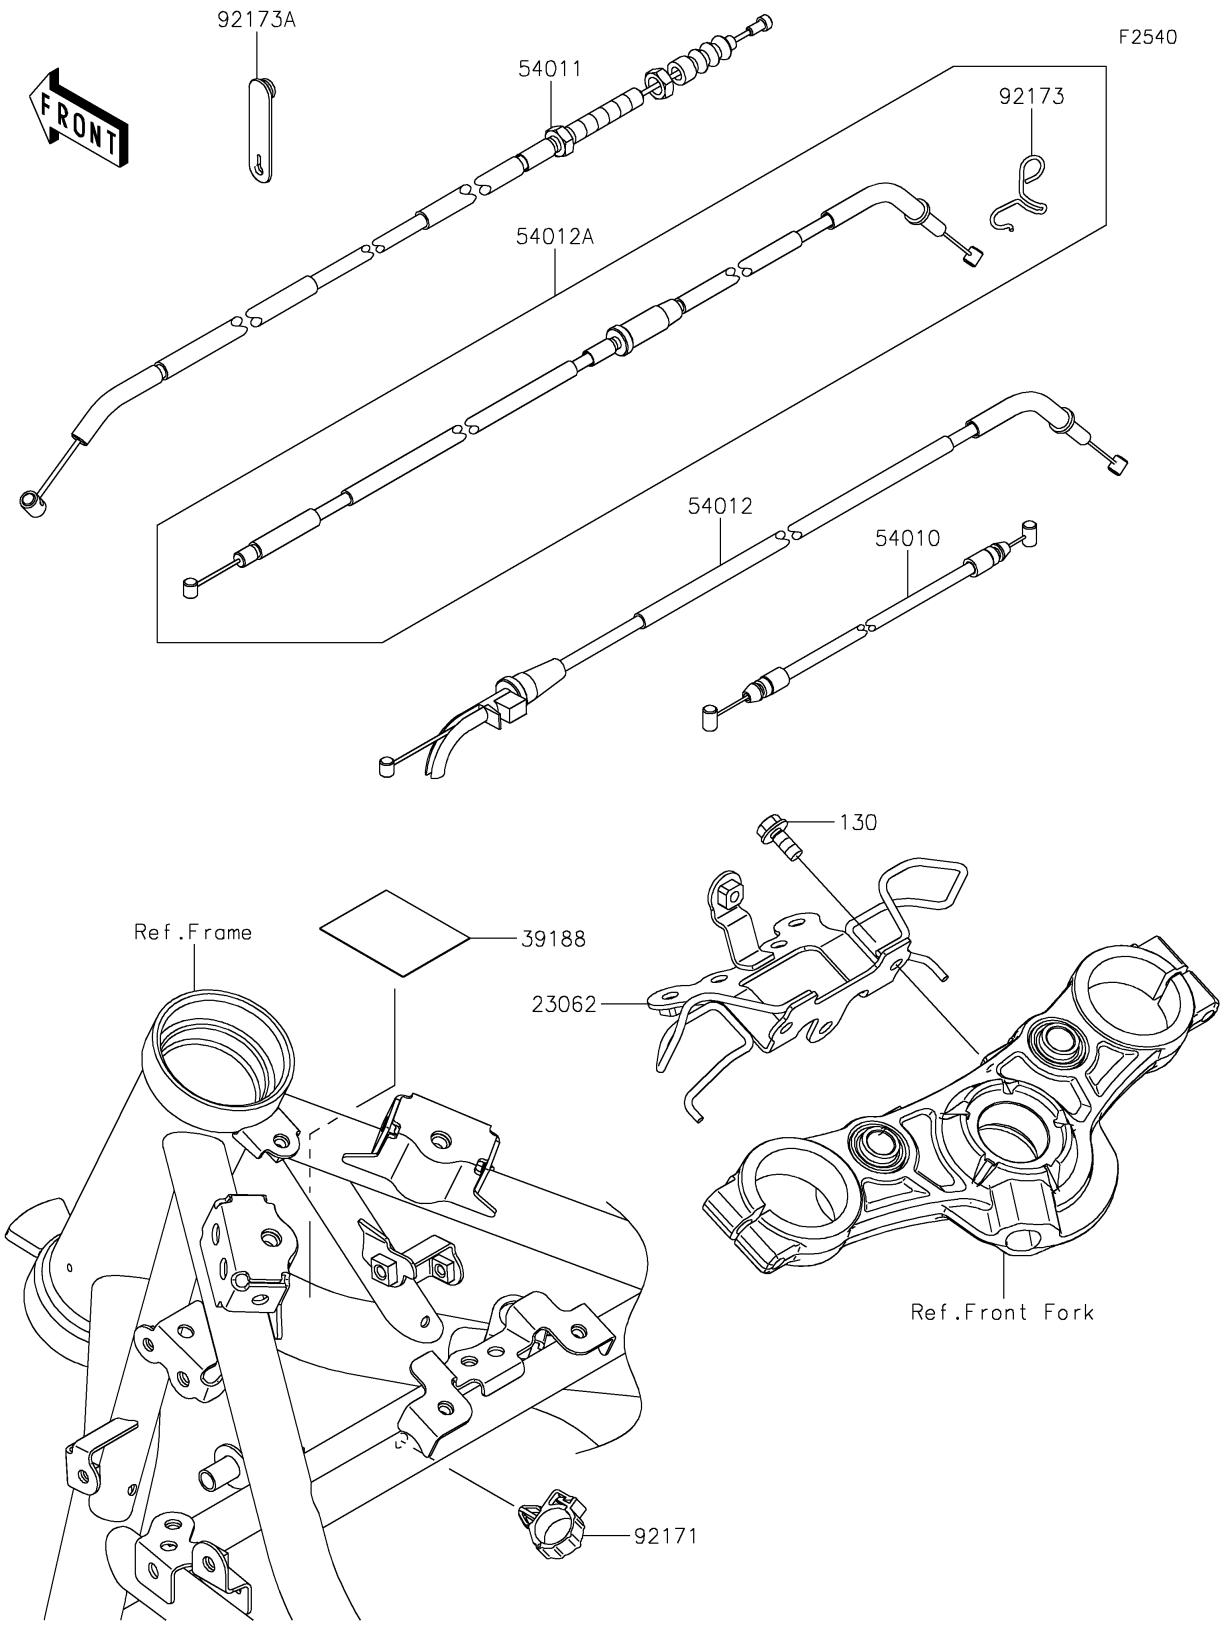

2019 Z650 ABS PARTS DIAGRAM

Cables

2019 Z650 ABS PARTS LIST

Cables

ITEM NAME	PART NUMBER	QUANTITY
BOLT-FLANGED,6X14 (Ref # 130)	130BA0614	2
BRACKET-COMP,METER (Ref # 23062)	23062-0878	1
TAPE,40X50 (Ref # 39188)	39188-0049	1
CABLE,SEAT LOCK (Ref # 54010)	54010-0612	1
CABLE-CLUTCH (Ref # 54011)	54011-0617	1
CABLE-THROTTLE,OPENING (Ref # 54012)	54012-0640	1
CABLE-THROTTLE,CLOSING (Ref # 54012A)	54012-0641	1
CLAMP,BRAKE HOSE (Ref # 92171)	92171-0316	1
CLAMP,THROTTLE CABLE (Ref # 92173)	92173-0727	1
CLAMP,RUBBER PLATE (Ref # 92173A)	92173-1229	1