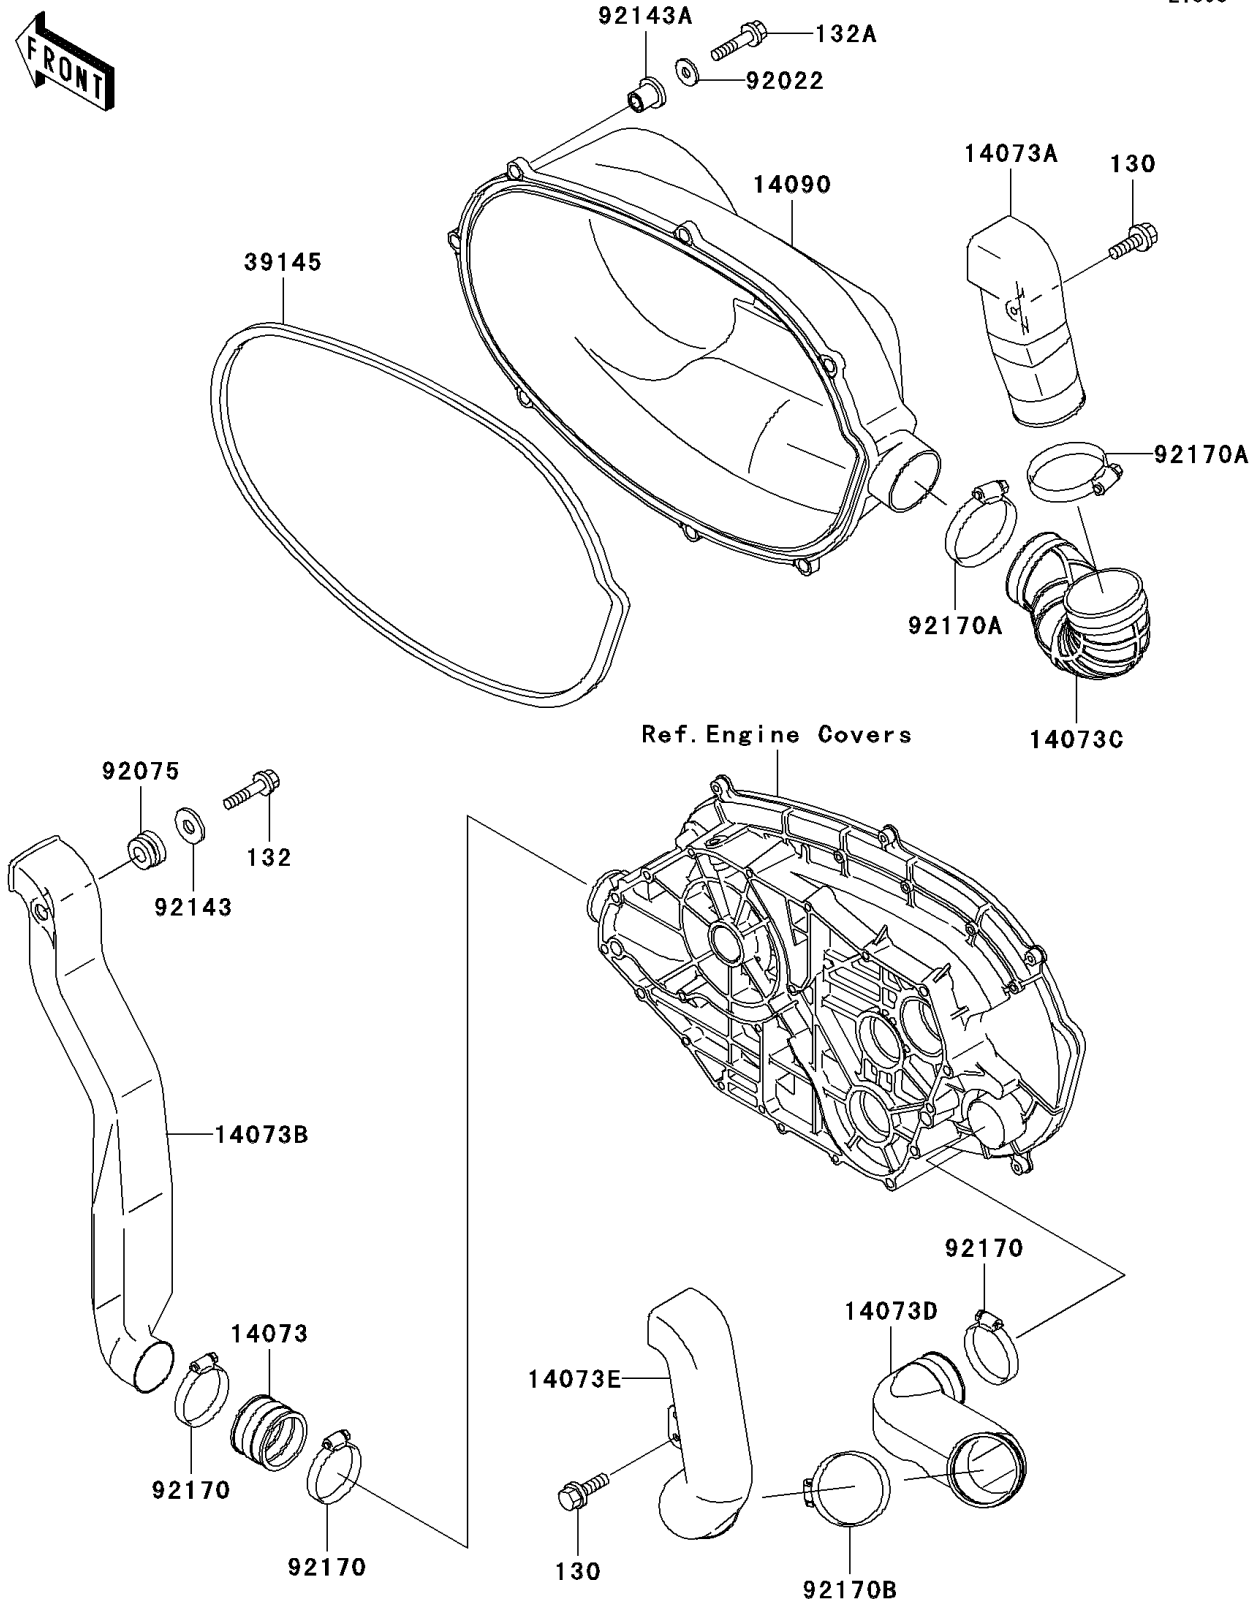

2001 Prairie 400 4X4 PARTS DIAGRAM

Converter Cover

E1393

2001 Prairie 400 4X4 PARTS LIST

Converter Cover

ITEM NAME	PART NUMBER	QUANTITY
BOLT-FLANGED,6X12 (Ref # 130)	130J0612	3
BOLT-FLANGED-SMALL,6X25 (Ref # 132)	132G0625	1
BOLT-FLANGED-SMALL,6X30 (Ref # 132A)	132J0630	7
DUCT (Ref # 14073)	14073-1324	1
DUCT,SNORKEL,EX (Ref # 14073A)	14073-1678	1
DUCT,SNORKEL,IN (Ref # 14073B)	14073-1679	1
DUCT,SNORKEL,EX (Ref # 14073C)	14073-1680	1
DUCT,SNORKEL,EX (Ref # 14073D)	14073-1683	1
DUCT,SNORKEL,EX (Ref # 14073E)	14073-1684	1
COVER,BELT CONVERTER (Ref # 14090)	14090-1961	1
TRIM-SEAL,CONVERTER COVER (Ref # 39145)	39145-1114	1
WASHER,7X18X1.2 (Ref # 92022)	92022-1545	7
DAMPER,RUBBER (Ref # 92075)	92075-1123	1
COLLAR (Ref # 92143)	92143-1353	1
COLLAR (Ref # 92143A)	92143-1888	7
CLAMP (Ref # 92170)	92170-1674	3
CLAMP (Ref # 92170A)	92170-1763	2
CLAMP (Ref # 92170B)	92170-1764	1