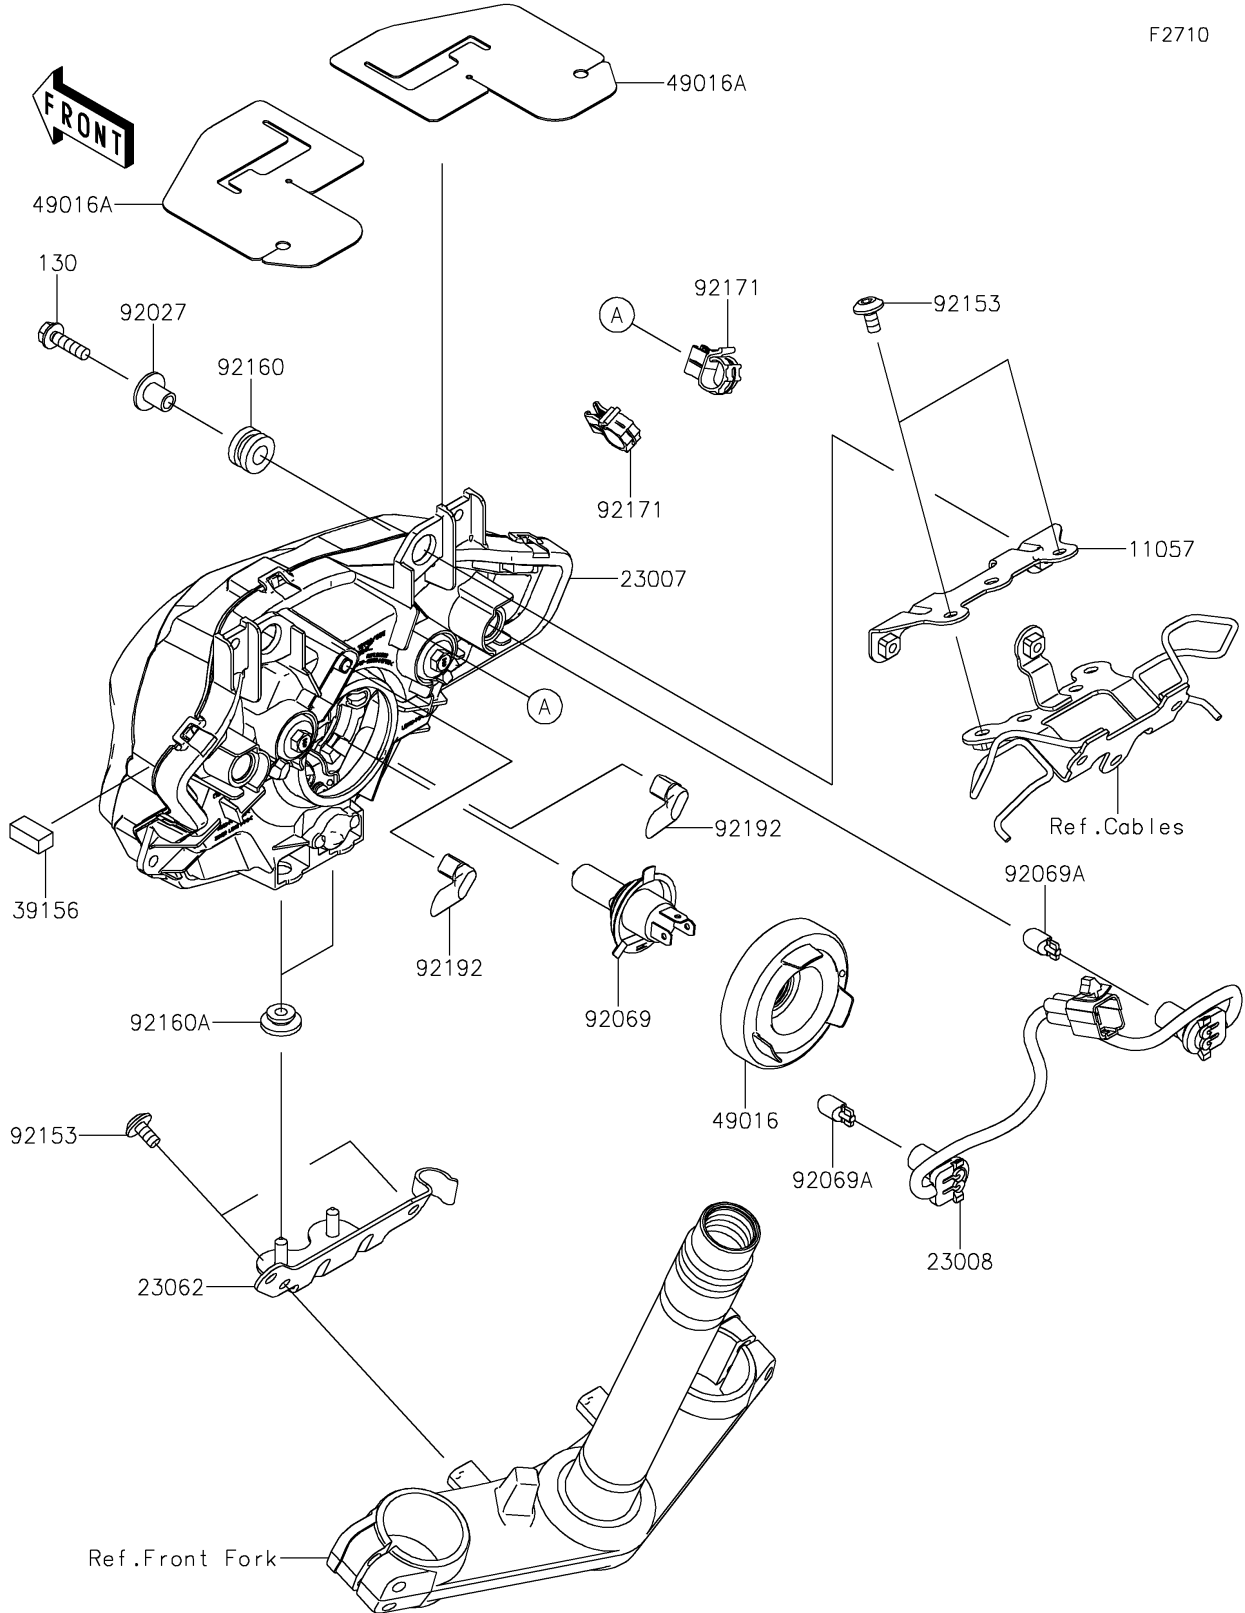

2018 Z650 ABS PARTS DIAGRAM

Headlight(s)

2018 Z650 ABS PARTS LIST

Headlight(s)

ITEM NAME	PART NUMBER	QUANTITY
BRACKET,HEAD LAMP,UPP (Ref # 11057)	11057-0142	1
BOLT-FLANGED,6X22 (Ref # 130)	130BA0622	2
LENS-COMP,HEAD LAMP (Ref # 23007)	23007-0207	1
SOCKET-ASSY (Ref # 23008)	23008-0177	1
BRACKET-COMP,HEAD LAMP,LWR (Ref # 23062)	23062-0876	1
PAD,20X8X10 (Ref # 39156)	39156-1968	1
COVER-SEAL (Ref # 49016)	49016-0642	1
COVER-SEAL (Ref # 49016A)	49016-0646	2
COLLAR,6.5X10X14.1 (Ref # 92027)	92027-1183	2
BULB,12V 60/55W,H4 (Ref # 92069)	92069-0050	1
BULB,12V 5W (Ref # 92069A)	92069-1016	2
BOLT,SOCKET,6X12 (Ref # 92153)	92153-1948	4
DAMPER,10X20X12 (Ref # 92160)	92160-1167	2
DAMPER (Ref # 92160A)	92160-1613	2
CLAMP,EDGE CLIP (Ref # 92171)	92171-1722	2
TUBE,BREATHER (Ref # 92192)	92192-1528	2