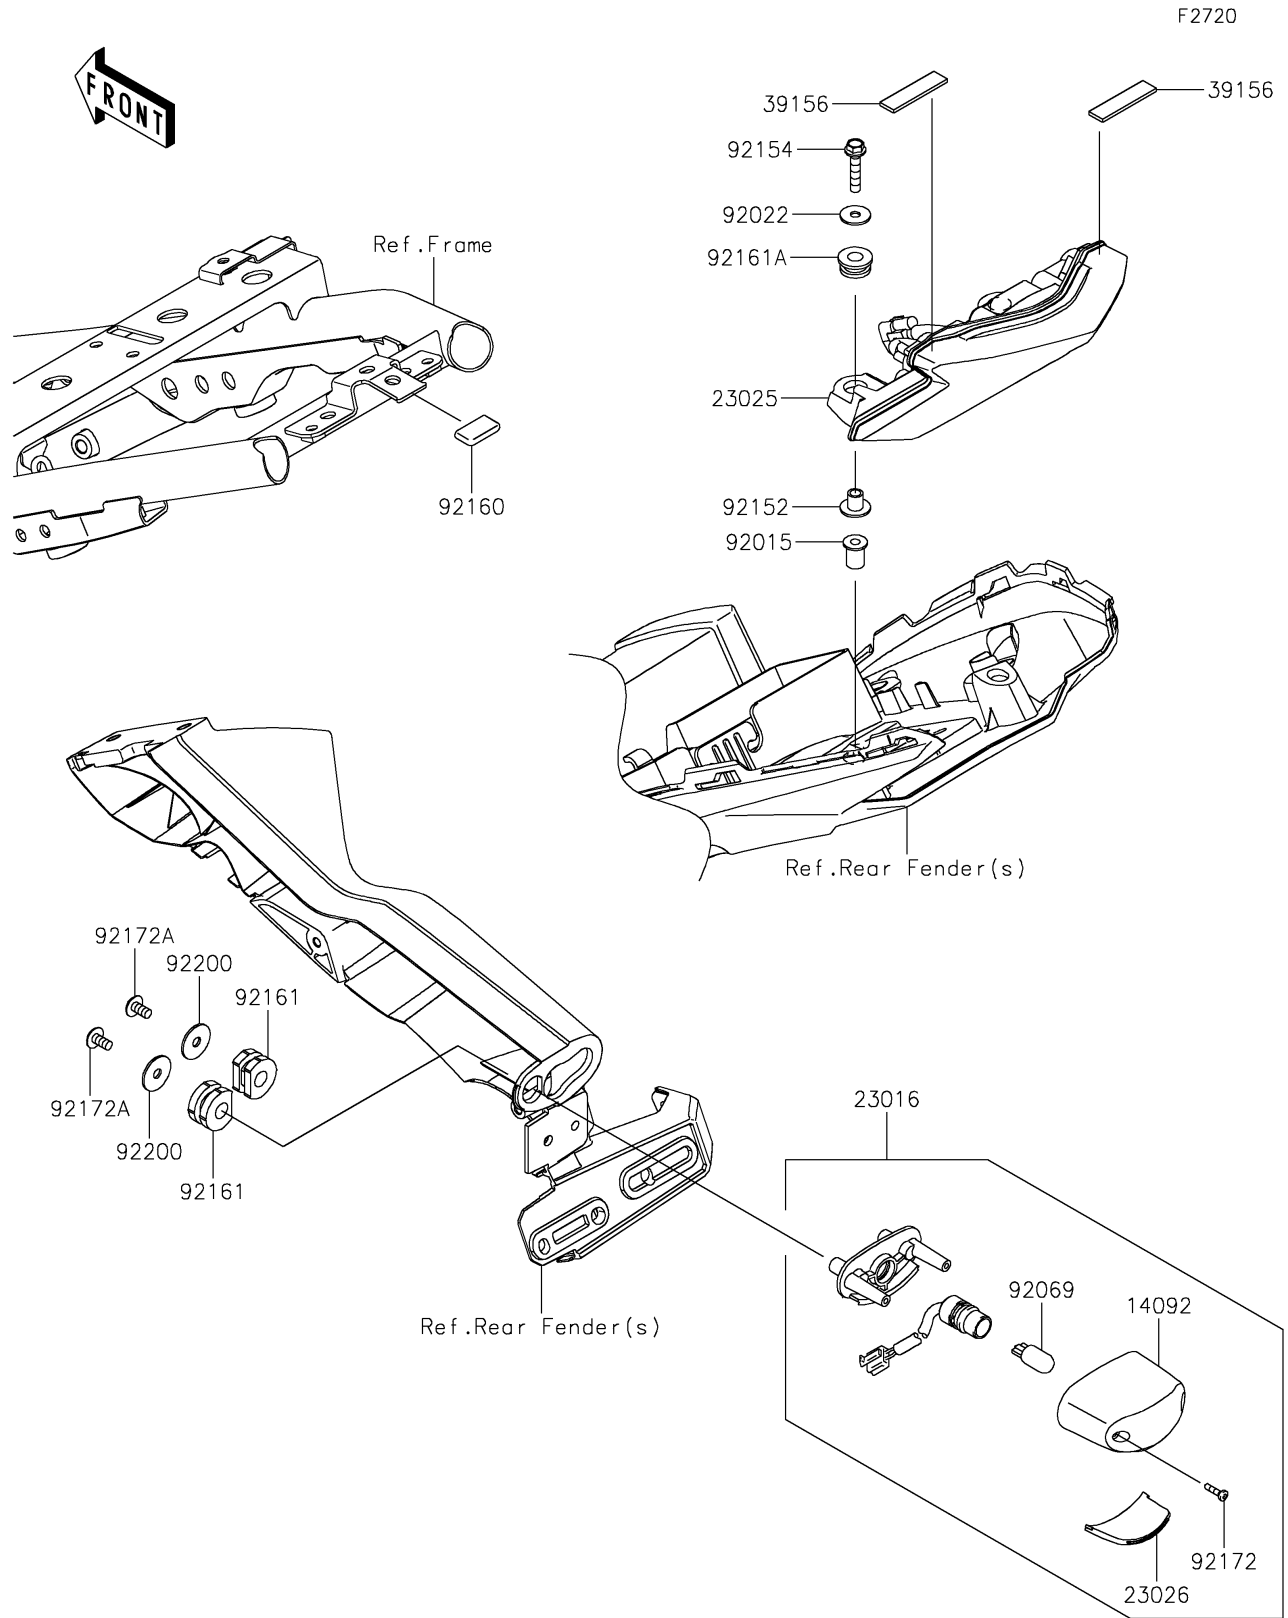

2017 Z650 ABS PARTS DIAGRAM

Taillight(s)

2017 Z650 ABS PARTS LIST

Taillight(s)

ITEM NAME	PART NUMBER	QUANTITY
COVER,LICENSE LAMP (Ref # 14092)	14092-0001	1
LAMP-ASSY,LICENSE (Ref # 23016)	23016-0607	1
LAMP-TAIL (Ref # 23025)	23025-0361	1
LENS,LICENCE LAMP (Ref # 23026)	23026-0028	1
PAD (Ref # 39156)	39156-2170	2
NUT,WELL,5MM (Ref # 92015)	92015-1757	2
WASHER,5.2X16X1.2 (Ref # 92022)	92022-263	2
BULB,12V 5W (Ref # 92069)	92069-1016	1
COLLAR (Ref # 92152)	92152-1592	2
BOLT,FLANGED,5X25 (Ref # 92154)	92154-0846	2
DAMPER (Ref # 92160)	92160-1190	1
DAMPER (Ref # 92161)	92161-0776	2
DAMPER,8X18X8.1 (Ref # 92161A)	92161-1369	2
SCREW,TAPPING,2.9X13 (Ref # 92172)	92172-0343	2
SCREW,TAPPING,5X16 (Ref # 92172A)	92172-0427	2
WASHER,5.5X20X1.2 (Ref # 92200)	92200-0284	2