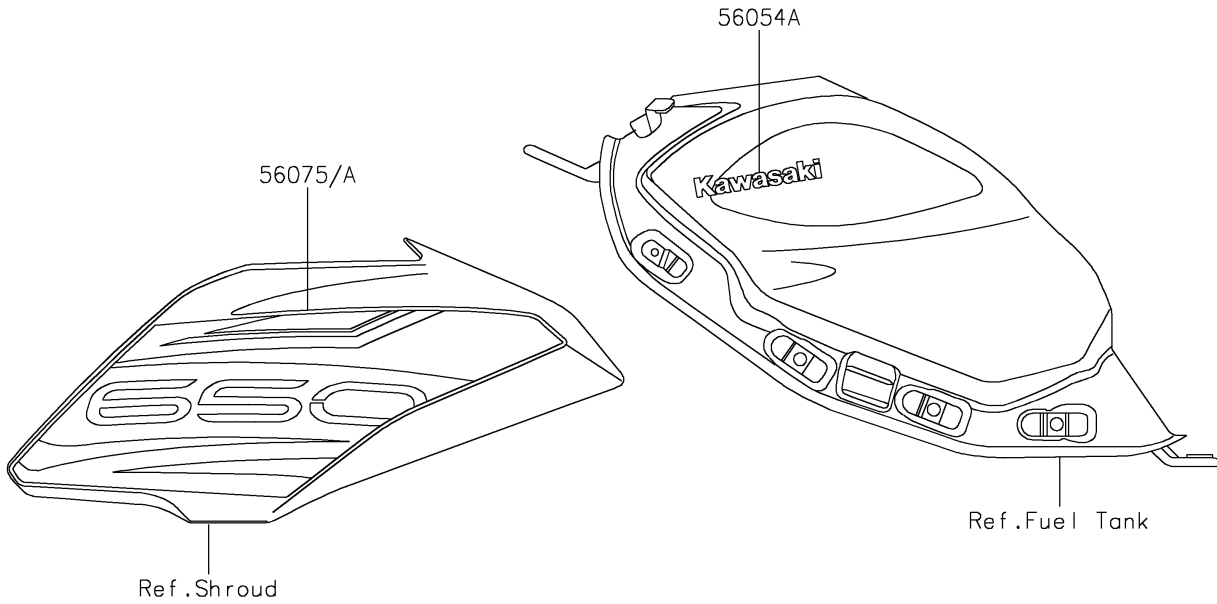

2019 Z650 ABS PARTS DIAGRAM

Decals(Black)(HKF)

F2861E

2019 Z650 ABS PARTS LIST

Decals(Black)(HKF)

ITEM NAME	PART NUMBER	QUANTITY
MARK,FR FENDER,ABS (Ref # 56054)	56054-1064	2
MARK,FUEL TANK,KAWASAKI (Ref # 56054A)	56054-2134	2
MARK,TANK COVER,Z (Ref # 56054B)	56054-2482	2
PATTERN,SHROUD,LH (Ref # 56075)	56075-7249	1
PATTERN,SHROUD,RH (Ref # 56075A)	56075-7250	1
PATTERN,UPP COWL.,LH (Ref # 56075B)	56075-7251	1
PATTERN,UPP COWL.,RH (Ref # 56075C)	56075-7252	1
PATTERN,TAIL COVER,LH (Ref # 56075D)	56075-7253	1
PATTERN,TAIL COVER,RH (Ref # 56075E)	56075-7254	1