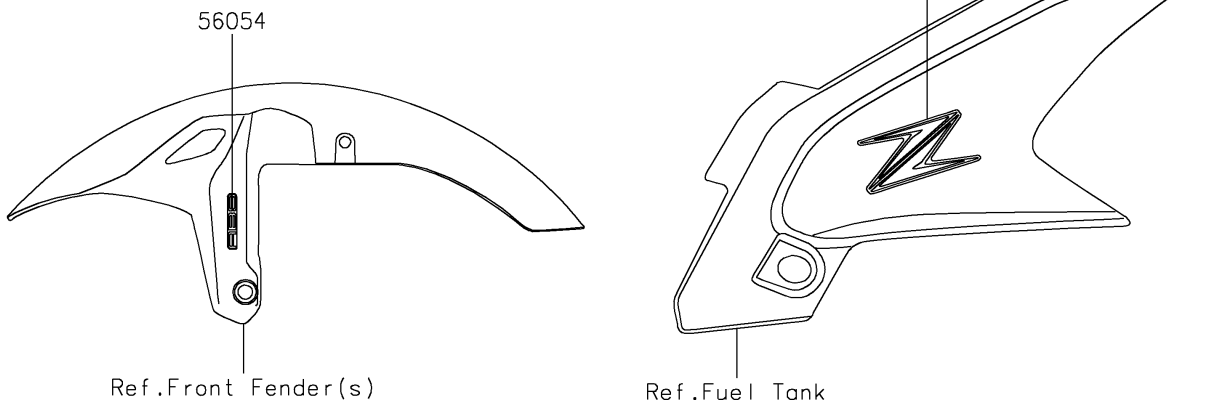

2019 Z650 ABS PARTS DIAGRAM

Decals(Black)(HKF)

F2861E

2019 Z650 ABS PARTS LIST

Decals(Black)(HKF)

ITEM NAME	PART NUMBER	QUANTITY
MARK,FR FENDER,ABS (Ref # 56054)	56054-1064	2
MARK,FUEL TANK,KAWASAKI (Ref # 56054A)	56054-2134	2
MARK,TANK COVER,Z (Ref # 56054B)	56054-2482	2
PATTERN,SHROUD,LH (Ref # 56075)	56075-7249	1
PATTERN,SHROUD,RH (Ref # 56075A)	56075-7250	1
PATTERN,UPP COWL.,LH (Ref # 56075B)	56075-7251	1
PATTERN,UPP COWL.,RH (Ref # 56075C)	56075-7252	1
PATTERN,TAIL COVER,LH (Ref # 56075D)	56075-7253	1
PATTERN,TAIL COVER,RH (Ref # 56075E)	56075-7254	1