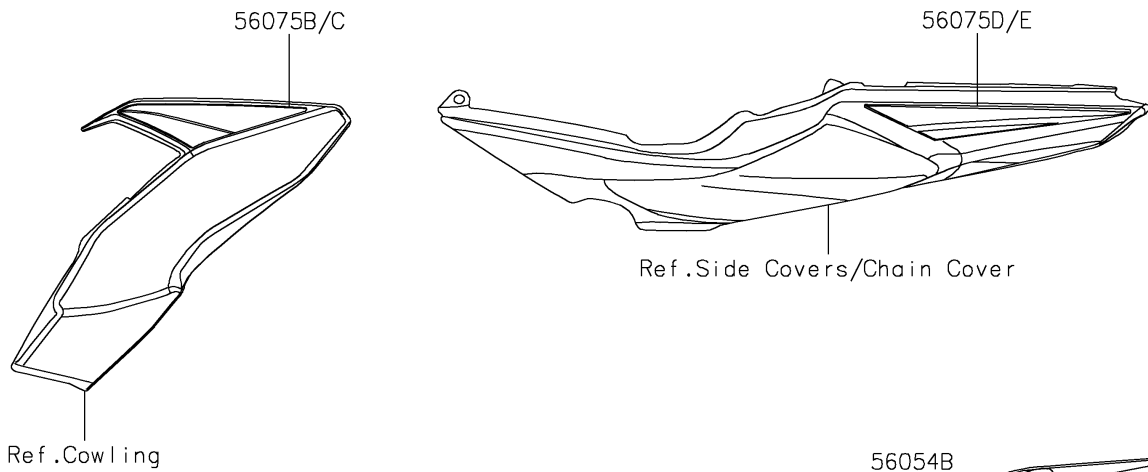

2019 Z650 ABS PARTS DIAGRAM

Decals(Black)(HKF)

F2861E

2019 Z650 ABS PARTS LIST

Decals(Black)(HKF)

ITEM NAME	PART NUMBER	QUANTITY
MARK,FR FENDER,ABS (Ref # 56054)	56054-1064	2
MARK,FUEL TANK,KAWASAKI (Ref # 56054A)	56054-2134	2
MARK,TANK COVER,Z (Ref # 56054B)	56054-2482	2
PATTERN,SHROUD,LH (Ref # 56075)	56075-7249	1
PATTERN,SHROUD,RH (Ref # 56075A)	56075-7250	1
PATTERN,UPP COWL.,LH (Ref # 56075B)	56075-7251	1
PATTERN,UPP COWL.,RH (Ref # 56075C)	56075-7252	1
PATTERN,TAIL COVER,LH (Ref # 56075D)	56075-7253	1
PATTERN,TAIL COVER,RH (Ref # 56075E)	56075-7254	1