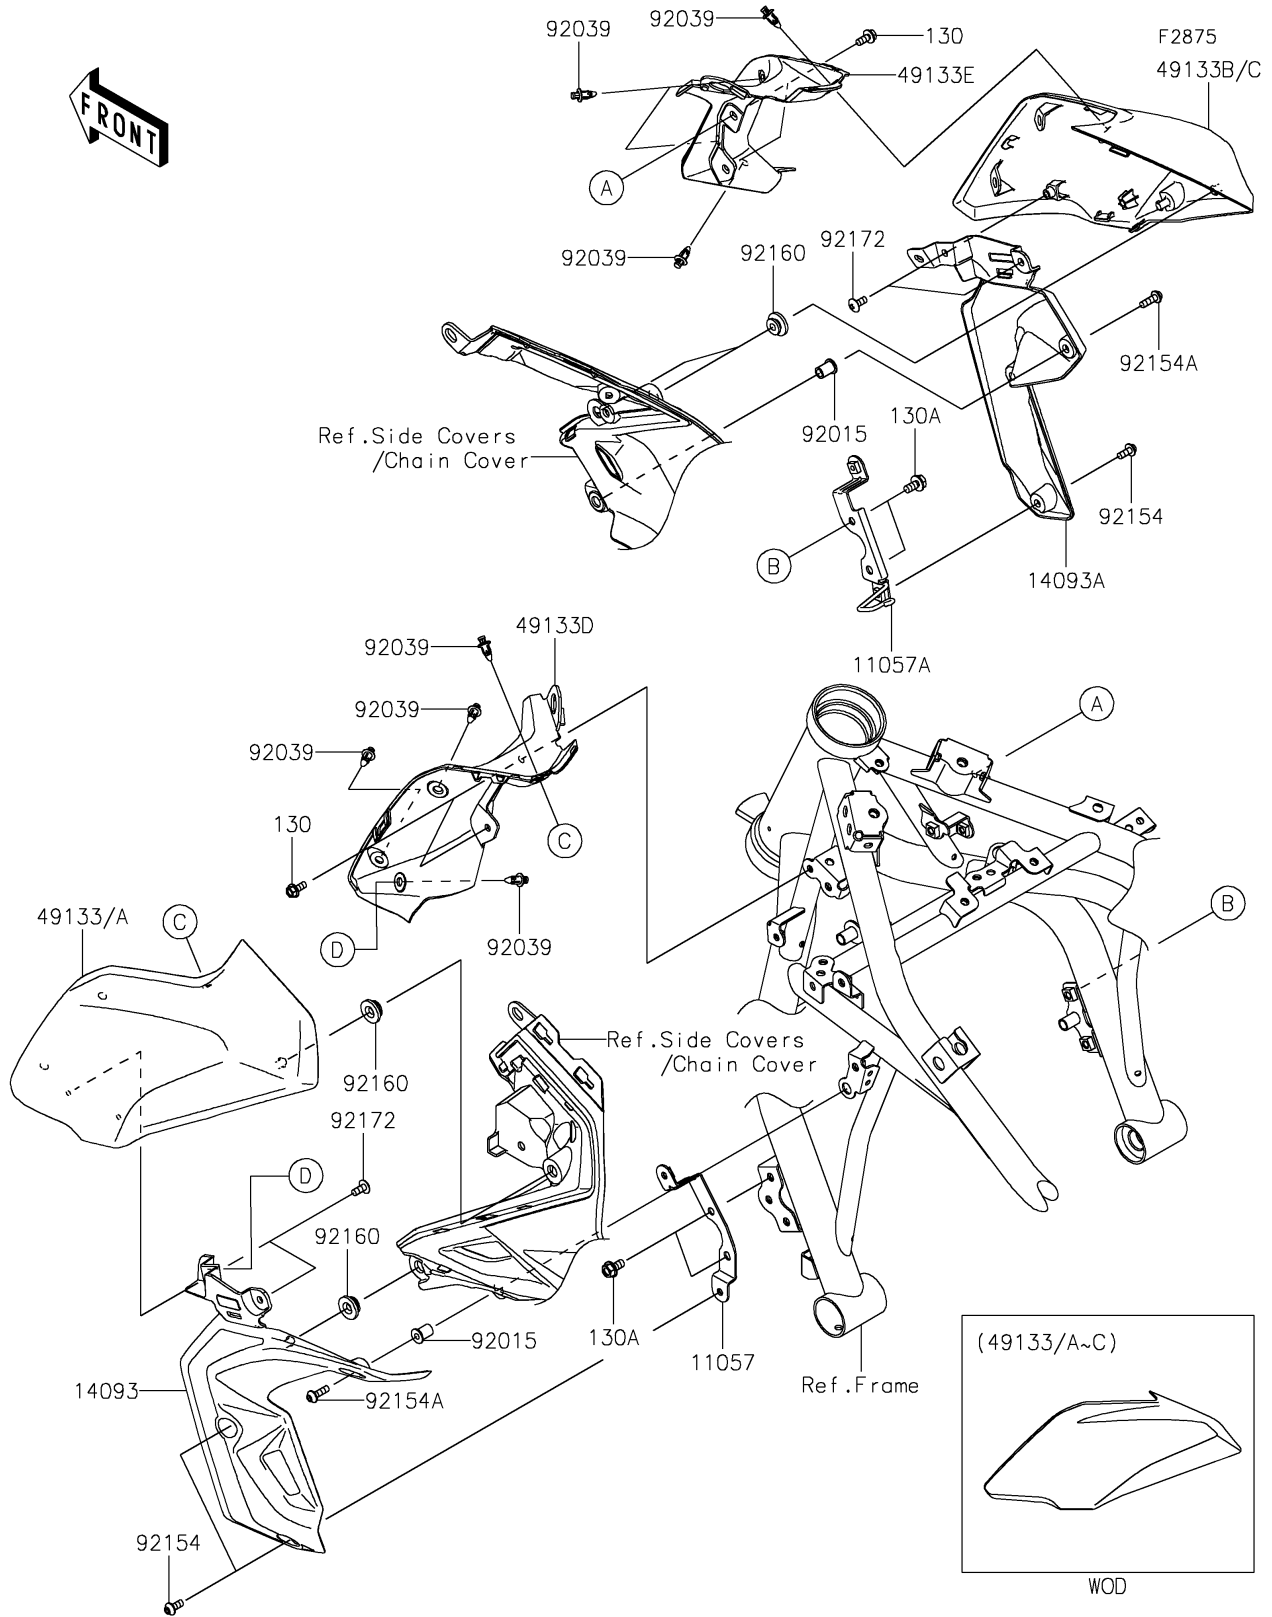

2019 Z650 ABS PARTS DIAGRAM

Shroud

2019 Z650 ABS PARTS LIST

Shroud

ITEM NAME	PART NUMBER	QUANTITY
BRACKET,RADIATOR COVER,LH (Ref # 11057)	11057-0120	1
BRACKET,RADIATOR COVER,RH (Ref # 11057A)	11057-0121	1
BOLT-FLANGED,5X12 (Ref # 130)	130BA0512	4
BOLT-FLANGED,6X12 (Ref # 130A)	130BA0612	4
COVER,RADIATOR,LH (Ref # 14093)	14093-0488	1
COVER,RADIATOR,RH (Ref # 14093A)	14093-0489	1
SHROUD,LH,M.F.S.BLACK (Ref # 49133A)	49133-0019-739	1
SHROUD,RH,M.F.S.BLACK (Ref # 49133C)	49133-0020-739	1
SHROUD,LH,INNER (Ref # 49133D)	49133-0021	1
SHROUD,RH,INNER (Ref # 49133E)	49133-0022	1
NUT,WELL,5MM (Ref # 92015)	92015-1757	2
RIVET (Ref # 92039)	92039-0709	8
BOLT,SOCKET,5X12 (Ref # 92154)	92154-0917	4
BOLT,SOCKET,5X16 (Ref # 92154A)	92154-1701	2
DAMPER (Ref # 92160)	92160-1613	4
SCREW,5X12 (Ref # 92172)	92172-0821	4