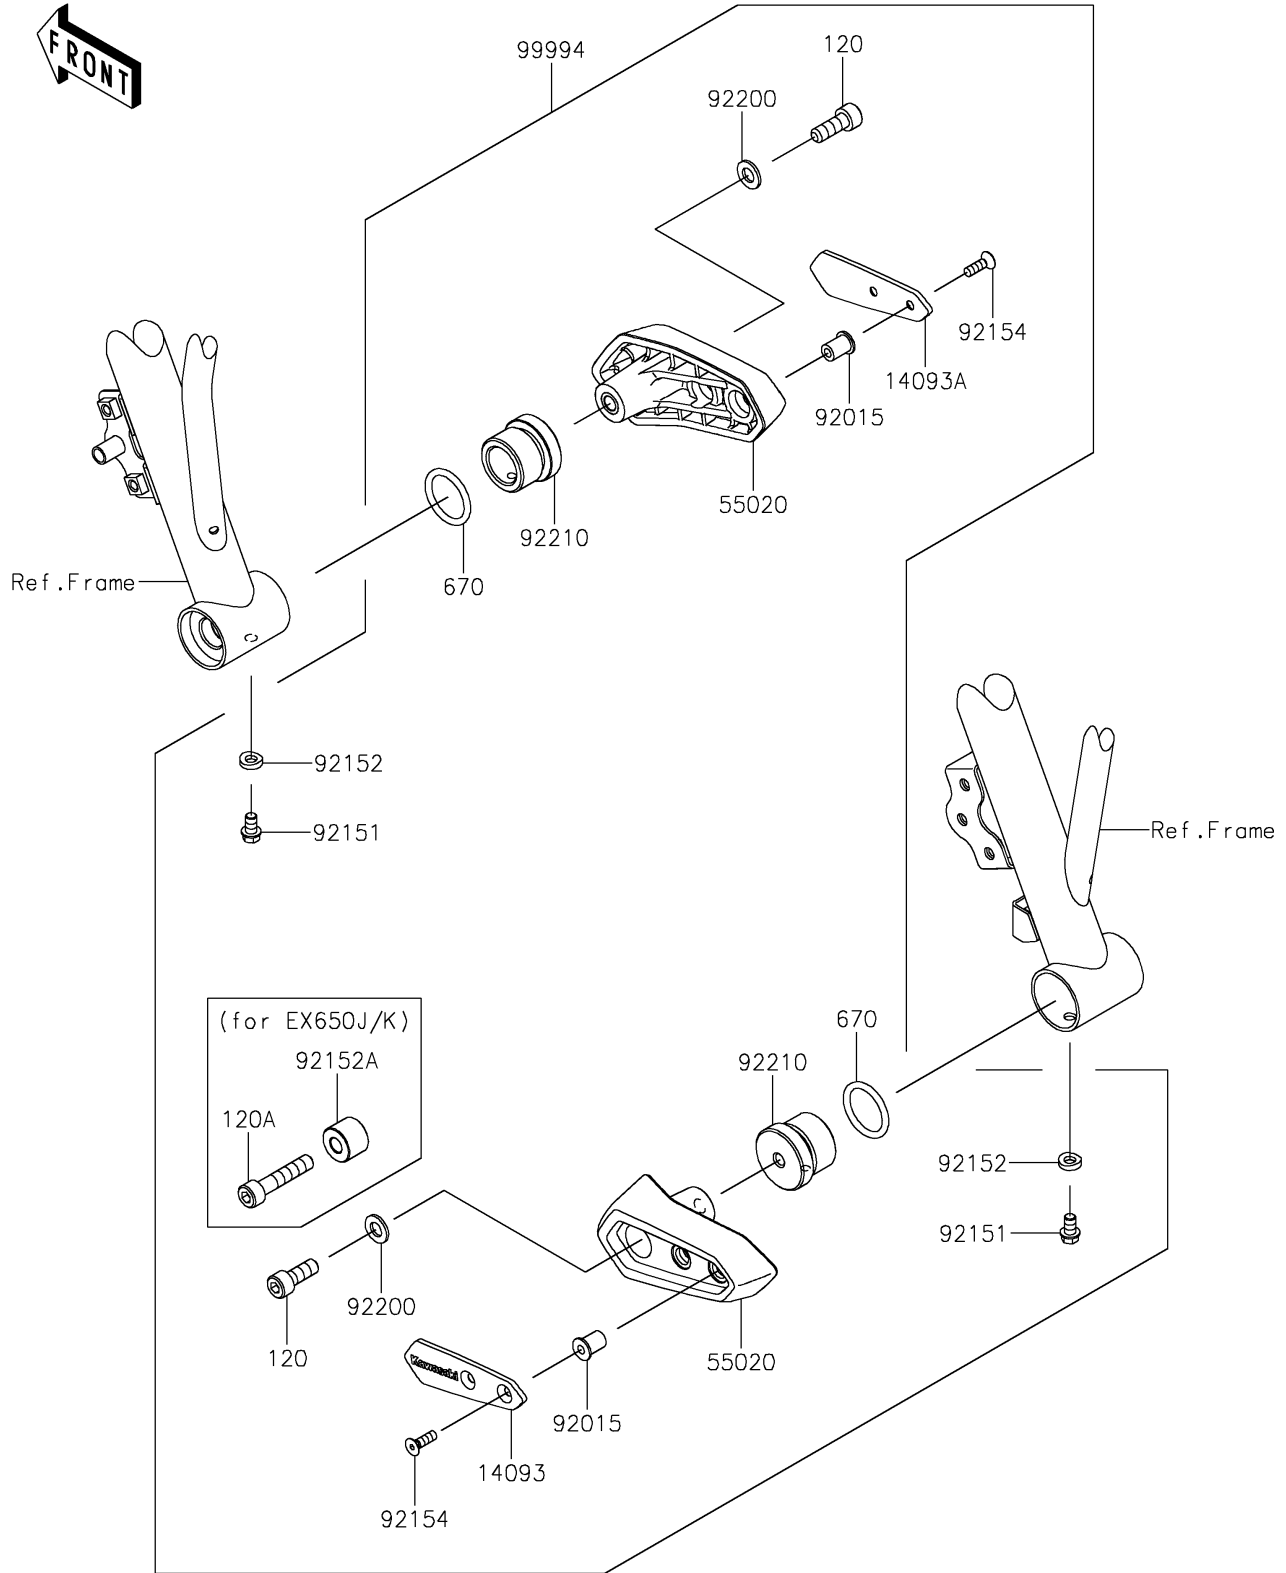

2019 Z650 ABS PARTS DIAGRAM

Accessory(Frame Slider)

F2910B

2019 Z650 ABS PARTS LIST

Accessory(Frame Slider)

ITEM NAME	PART NUMBER	QUANTITY
BOLT-SOCKET,8X22 (Ref # 120)	120CA0822	2
BOLT-SOCKET,8X40 (Ref # 120A)	120CA0840	1
COVER,SLIDER,LH (Ref # 14093)	14093-0350	1
COVER,SLIDER,RH (Ref # 14093A)	14093-0351	1
GUARD (Ref # 55020)	55020-1997	2
O RING,26MM (Ref # 670)	670B3026	2
NUT,WELL,5MM (Ref # 92015)	92015-1757	4
BOLT,6X10 (Ref # 92151)	92151-1277	2
COLLAR,6.3X12 (Ref # 92152)	92152-2236	2
COLLAR,8.3X20X15 (Ref # 92152A)	92152-2237	1
BOLT,SOCKET,5X16 (Ref # 92154)	92154-1014	4
WASHER,8.4X16X1.6 (Ref # 92200)	92200-0807	2
NUT (Ref # 92210)	92210-1505	2
KIT-ACCESSORY,FRAME SLIDER (Ref # 99994)	99994-0797	1