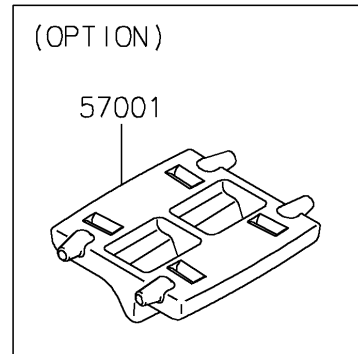

# 2017 Z650 ABS PARTS DIAGRAM

Accessory(Decals)

F2910D

## 2017 Z650 ABS PARTS LIST

Accessory(Decals)

ITEM NAME	PART NUMBER	QUANTITY
RIM STRIPE APPLICATOR (Ref # 57001)	57001-1752	AR
WHEEL RIM TAPE, GREEN (Ref # 99994)	99994-0932	1
WHEEL RIM TAPE, SILVER (Ref # 99994A)	99994-0933	1