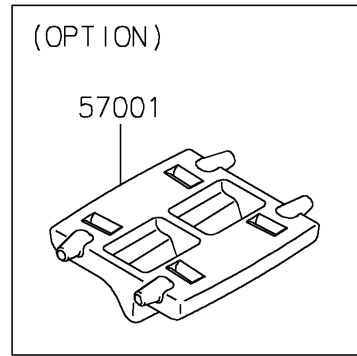

2018 Z650 ABS PARTS DIAGRAM

Accessory(Decals)

F2910D

2018 Z650 ABS PARTS LIST

Accessory(Decals)

ITEM NAME	PART NUMBER	QUANTITY
RIM STRIPE APPLICATOR (Ref # 57001)	57001-1752	AR
WHEEL RIM TAPE, GREEN (Ref # 99994)	99994-0932	1
WHEEL RIM TAPE, SILVER (Ref # 99994A)	99994-0933	1