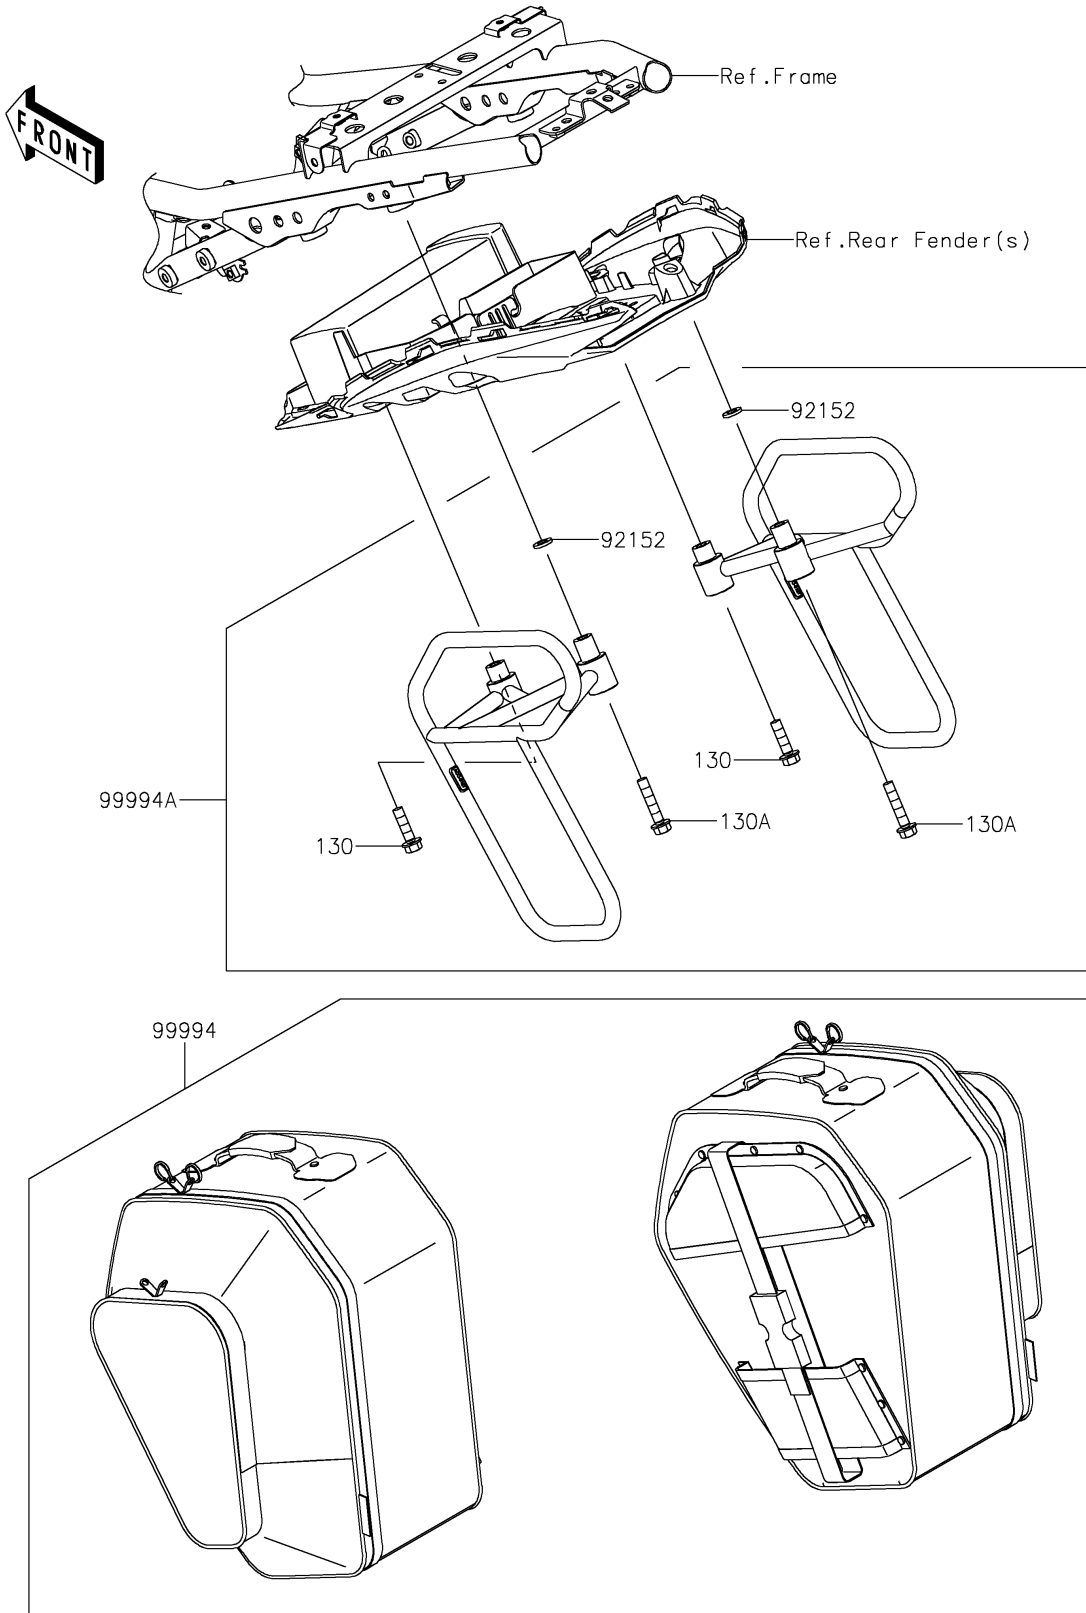

2017 Z650 ABS PARTS DIAGRAM

Accessory(Pannier)

F2910F

2017 Z650 ABS PARTS LIST

Accessory(Pannier)

ITEM NAME	PART NUMBER	QUANTITY
BOLT-FLANGED,8X30 (Ref # 130)	130BA0830	2
BOLT-FLANGED,8X40 (Ref # 130A)	130BA0840	2
COLLAR,8.5X16X2.3 (Ref # 92152)	92152-2320	2
KIT-ACC,PANNIER(SOFT-LUGGAGE) (Ref # 99994)	99994-0801	1
KIT-ACCESSORY,PANNIER BRACKET (Ref # 99994A)	99994-0802	1