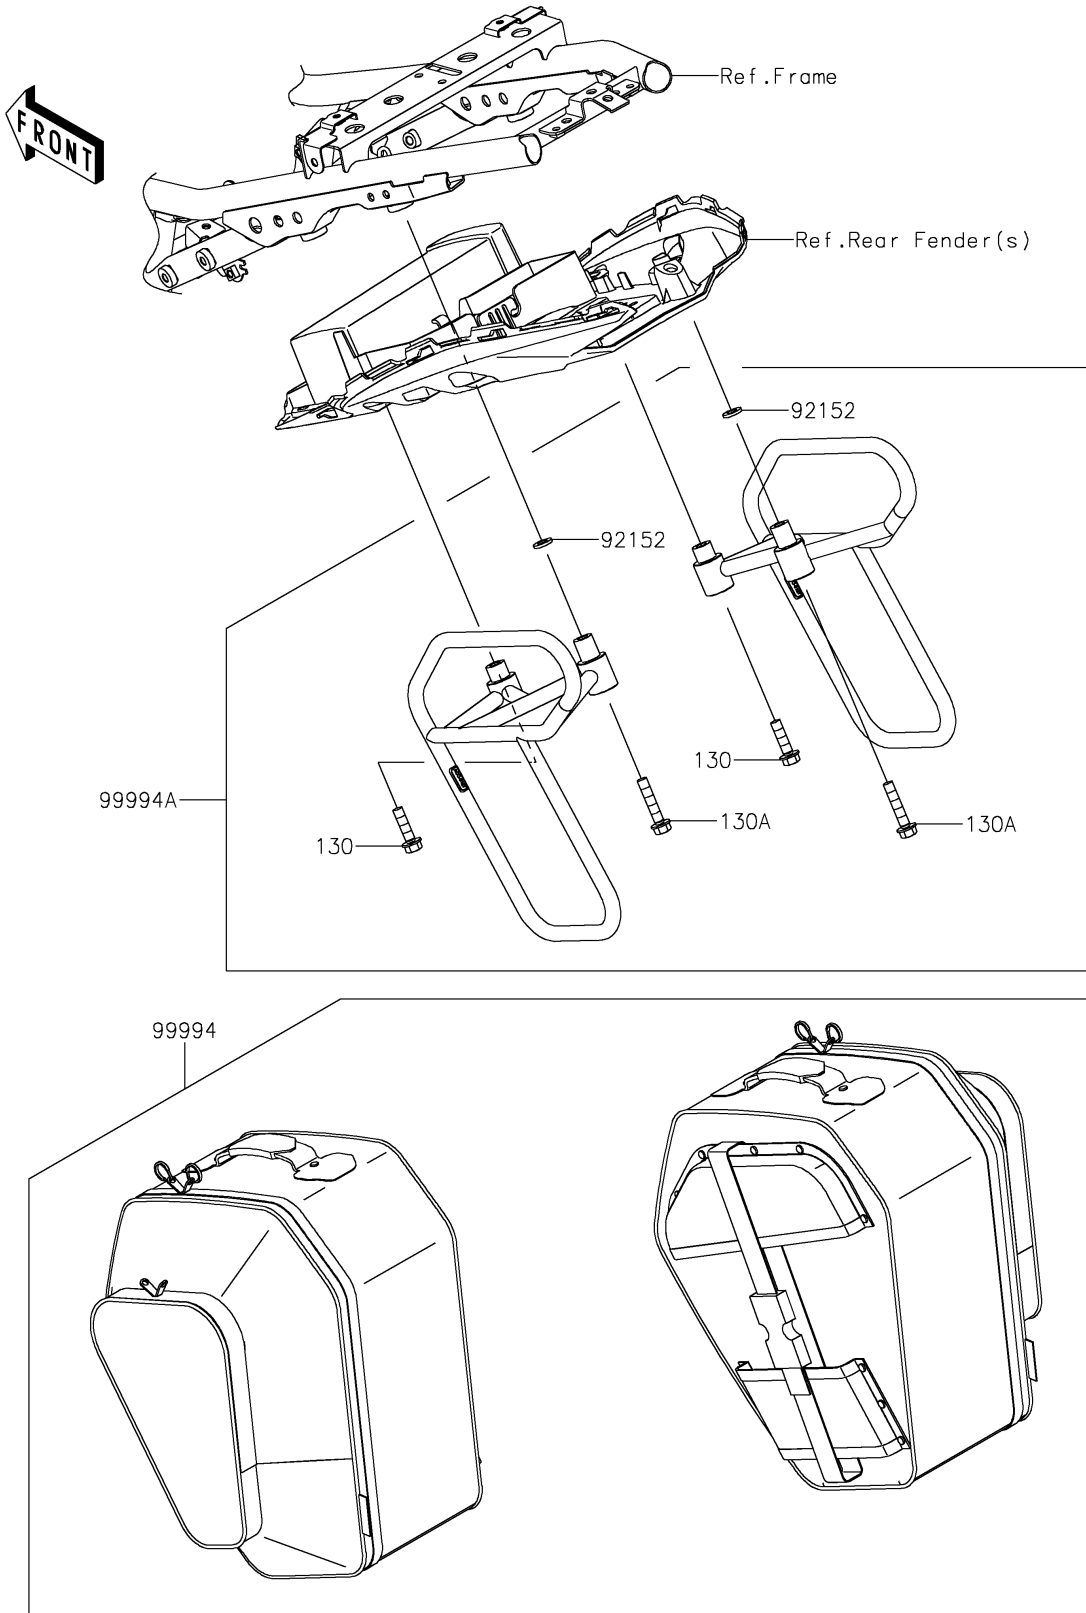

2018 Z650 ABS PARTS DIAGRAM

Accessory(Pannier)

F2910F

2018 Z650 ABS PARTS LIST

Accessory(Pannier)

ITEM NAME	PART NUMBER	QUANTITY
BOLT-FLANGED,8X30 (Ref # 130)	130BA0830	2
BOLT-FLANGED,8X40 (Ref # 130A)	130BA0840	2
COLLAR,8.5X16X2.3 (Ref # 92152)	92152-2320	2
KIT-ACC,PANNIER(SOFT-LUGGAGE) (Ref # 99994)	99994-0801	1
KIT-ACCESSORY,PANNIER BRACKET (Ref # 99994A)	99994-0802	1