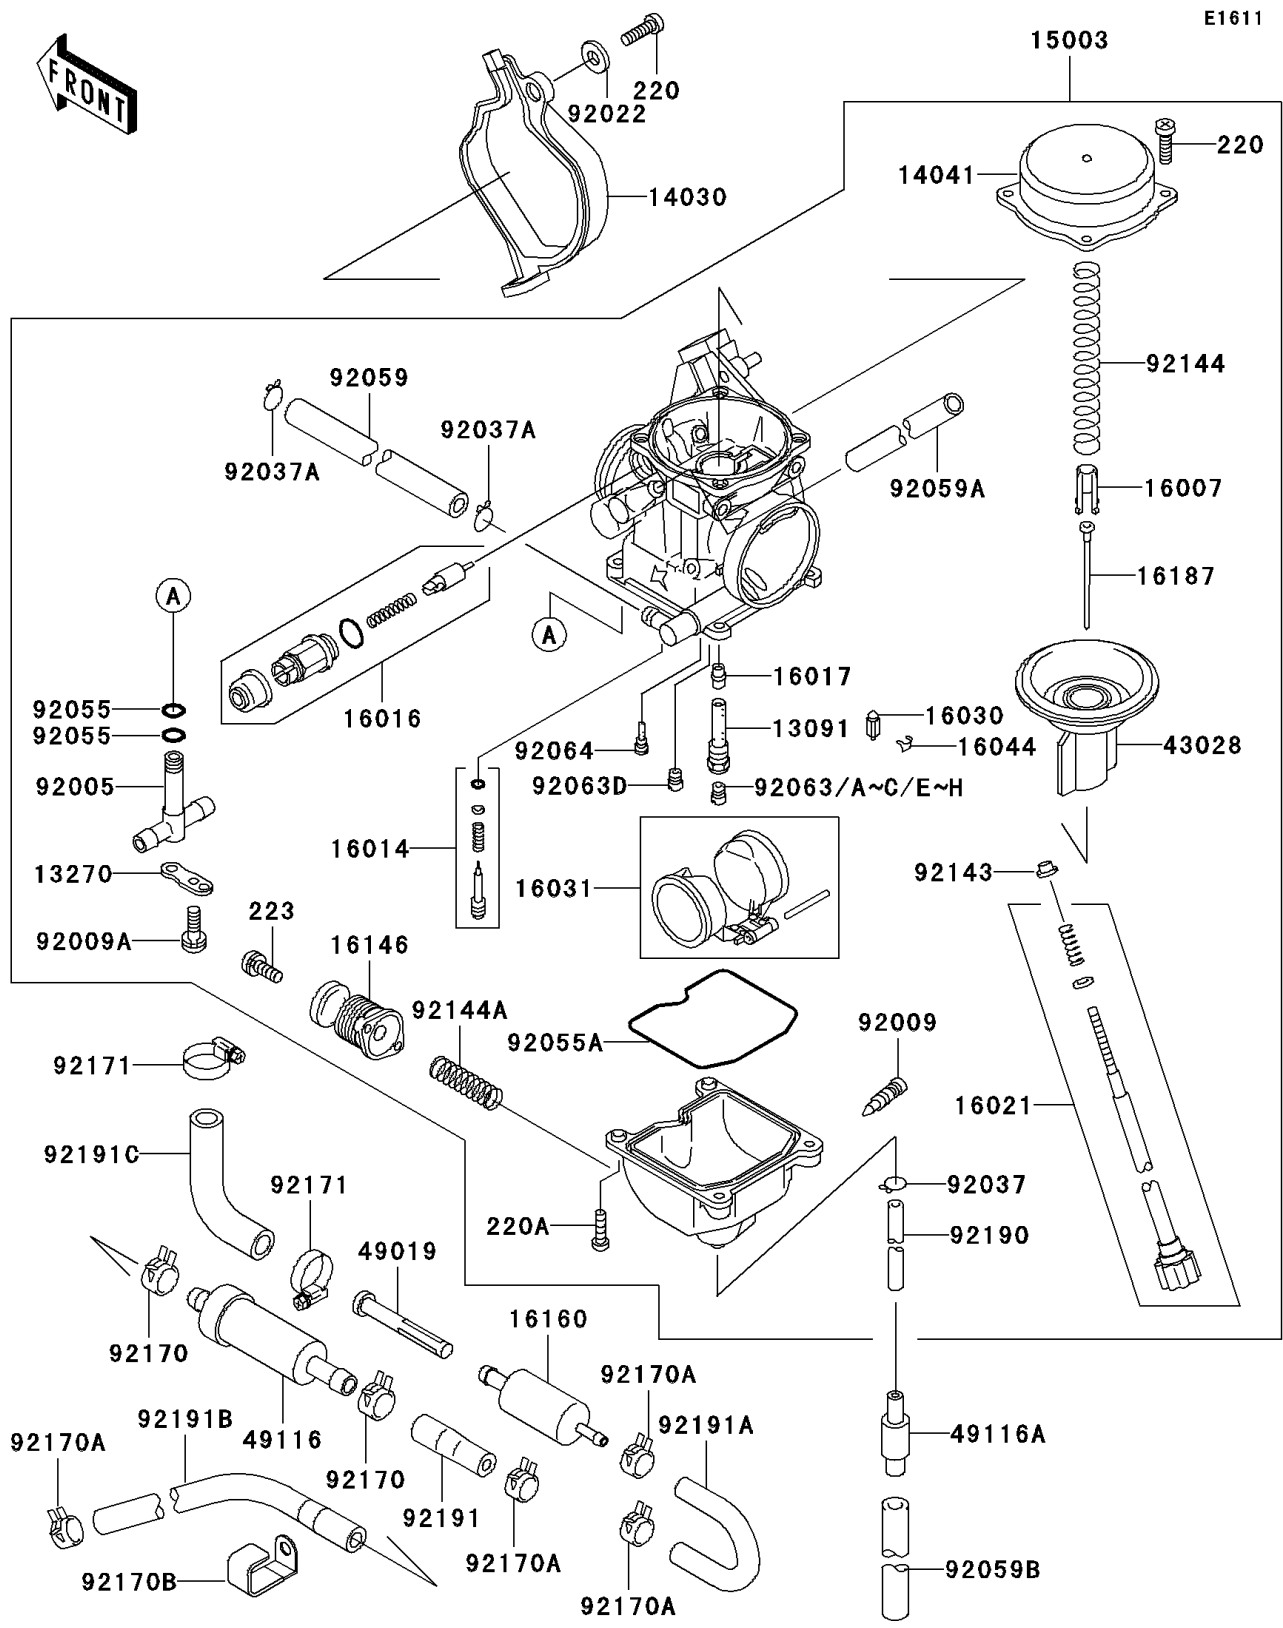

2000 Prairie 400 4X4 PARTS DIAGRAM

Carburetor

2000 Prairie 400 4X4 PARTS LIST

Carburetor

ITEM NAME	PART NUMBER	QUANTITY
HOLDER,NEEDLE JET (Ref # 13091)	13091-1259	1
PLATE,FITTING STAY (Ref # 13270)	13270-1063	1
COVER-CARBURETOR (Ref # 14030)	14030-1054	1
COVER-COMP,MIXING,INSIDE (Ref # 14041)	14041-1061	1
CARBURETOR-ASSY (Ref # 15003)	15003-1446	1
SEAT-SPRING,VALVE (Ref # 16007)	16007-1134	1
SCREW-PILOT AIR (Ref # 16014)	16014-1081	1
PLUNGER,STARTER (Ref # 16016)	16016-1101	1
JET-NEEDLE,#6 (Ref # 16017)	16017-1400	1
SCREW-THROTTLE STOP (Ref # 16021)	16021-1213	1
VALVE-FLOAT (Ref # 16030)	16030-1007	1
FLOAT (Ref # 16031)	16031-1077	1
CLAMP,FLOAT VALVE (Ref # 16044)	16044-007	1
COVER-ASSY,PUMP (Ref # 16146)	16146-1129	1
BODY,FILTER (Ref # 16160)	16160-1151	1
NEEDLE-JET,N6OI (Ref # 16187)	16187-1092	1
DIAPHRAGM,VALVE (Ref # 43028)	43028-1081	1
FILTER-WATER (Ref # 49019)	49019-1068	1
VALVE-ASSY (Ref # 49116)	49116-1081	1
VALVE-ASSY (Ref # 49116A)	49116-1126	1
FITTING (Ref # 92005)	92005-1235	1
SCREW,DRAIN,6X0.75 (Ref # 92009)	92009-1551	1
SCREW (Ref # 92009A)	92009-1713	1
WASHER,5.2X13X1 (Ref # 92022)	92022-1380	1
CLAMP,TUBE (Ref # 92037)	92037-1201	1
CLAMP,TUBE (Ref # 92037A)	92037-1531	2
RING-O,4.5X1.5 (Ref # 92055)	92055-1427	2
RING-O,FLOAT CHAMBER (Ref # 92055A)	92055-1518	1
TUBE,6.5X11.5X200 (Ref # 92059)	92059-1538	1