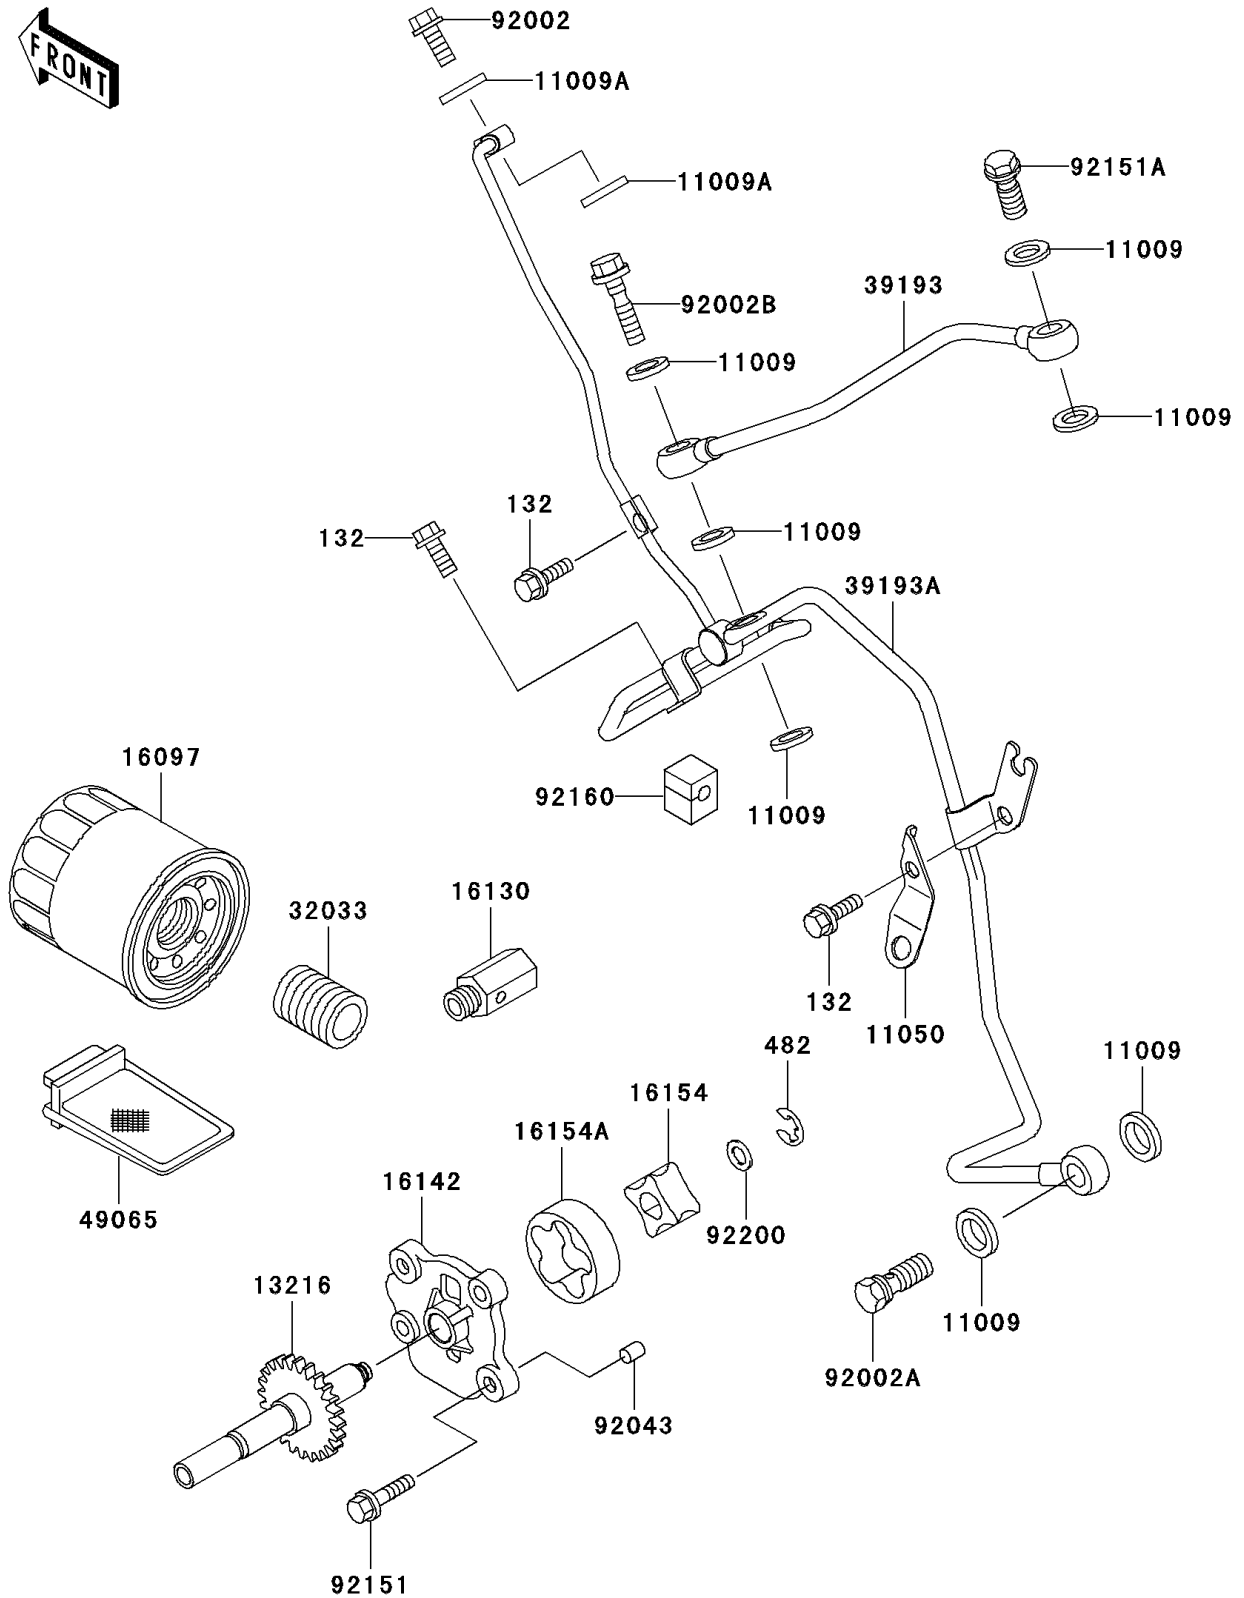

# 2000 Prairie 400 4X4 PARTS DIAGRAM

Oil Pump/Oil Filter

E1710

# 2000 Prairie 400 4X4 PARTS LIST

Oil Pump/Oil Filter

ITEM NAME	PART NUMBER	QUANTITY
-----------	-------------	----------