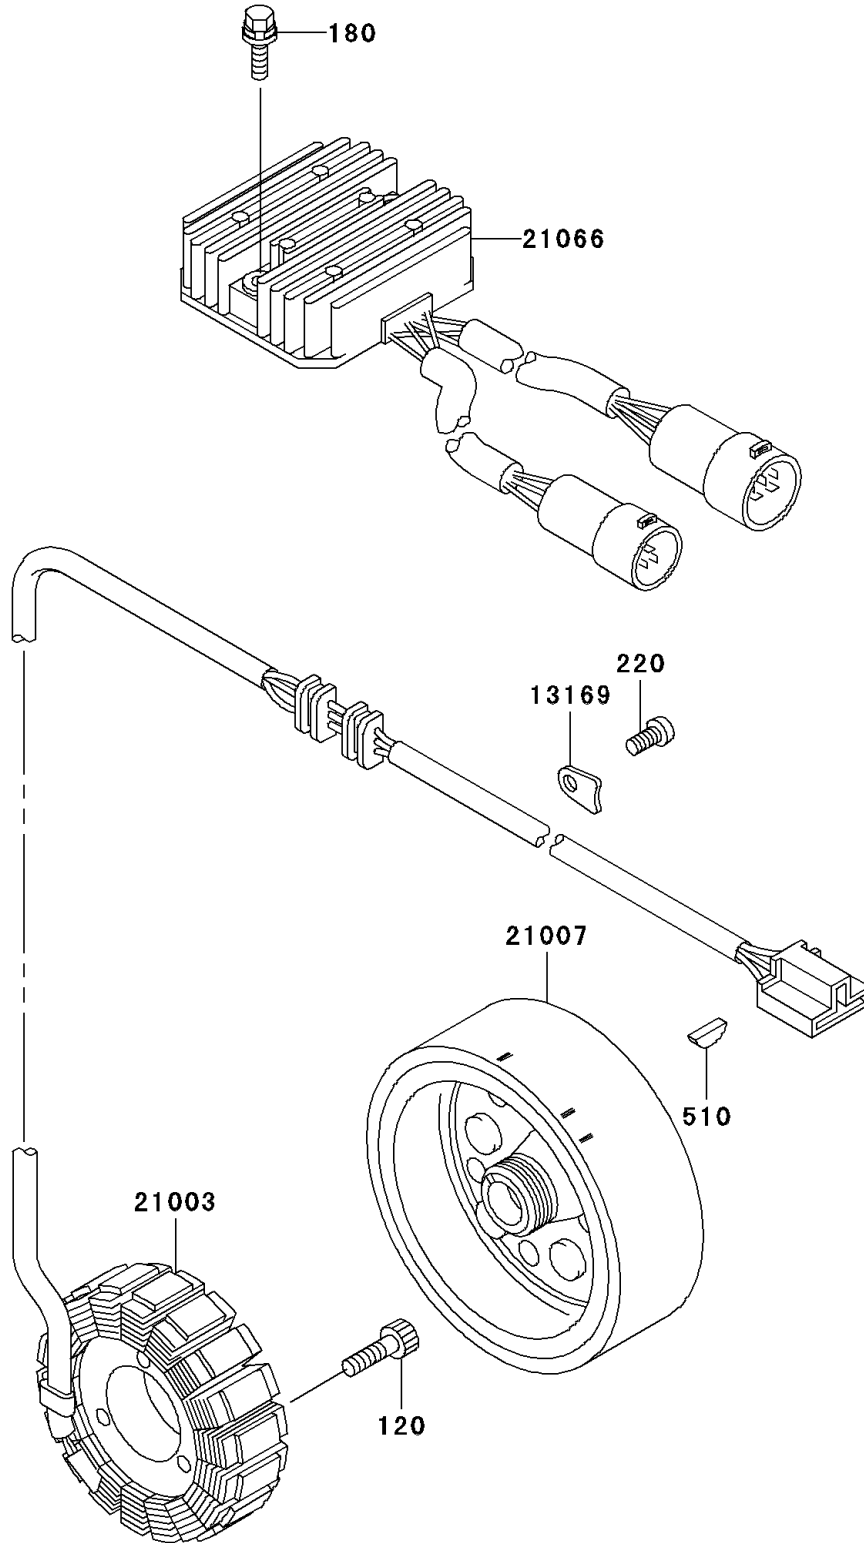

1999 Prairie 400 4X4 PARTS DIAGRAM

Generator

E1810

1999 Prairie 400 4X4 PARTS LIST

Generator

ITEM NAME	PART NUMBER	QUANTITY
BOLT-SOCKET,6X30 (Ref # 120)	120P0630	3
BOLT-UPSET-WS,6X30 (Ref # 180)	180D0630	2
SCREW-PAN-CROS,6X10 (Ref # 220)	220B0610	1
KEY-WOODRUFF (Ref # 510)	510A4200	1
PLATE,HARNESS (Ref # 13169)	13169-1788	1
STATOR (Ref # 21003)	21003-1345	1
ROTOR,GENERATOR (Ref # 21007)	21007-1306	1
REGULATOR-VOLTAGE (Ref # 21066)	21066-1112	1