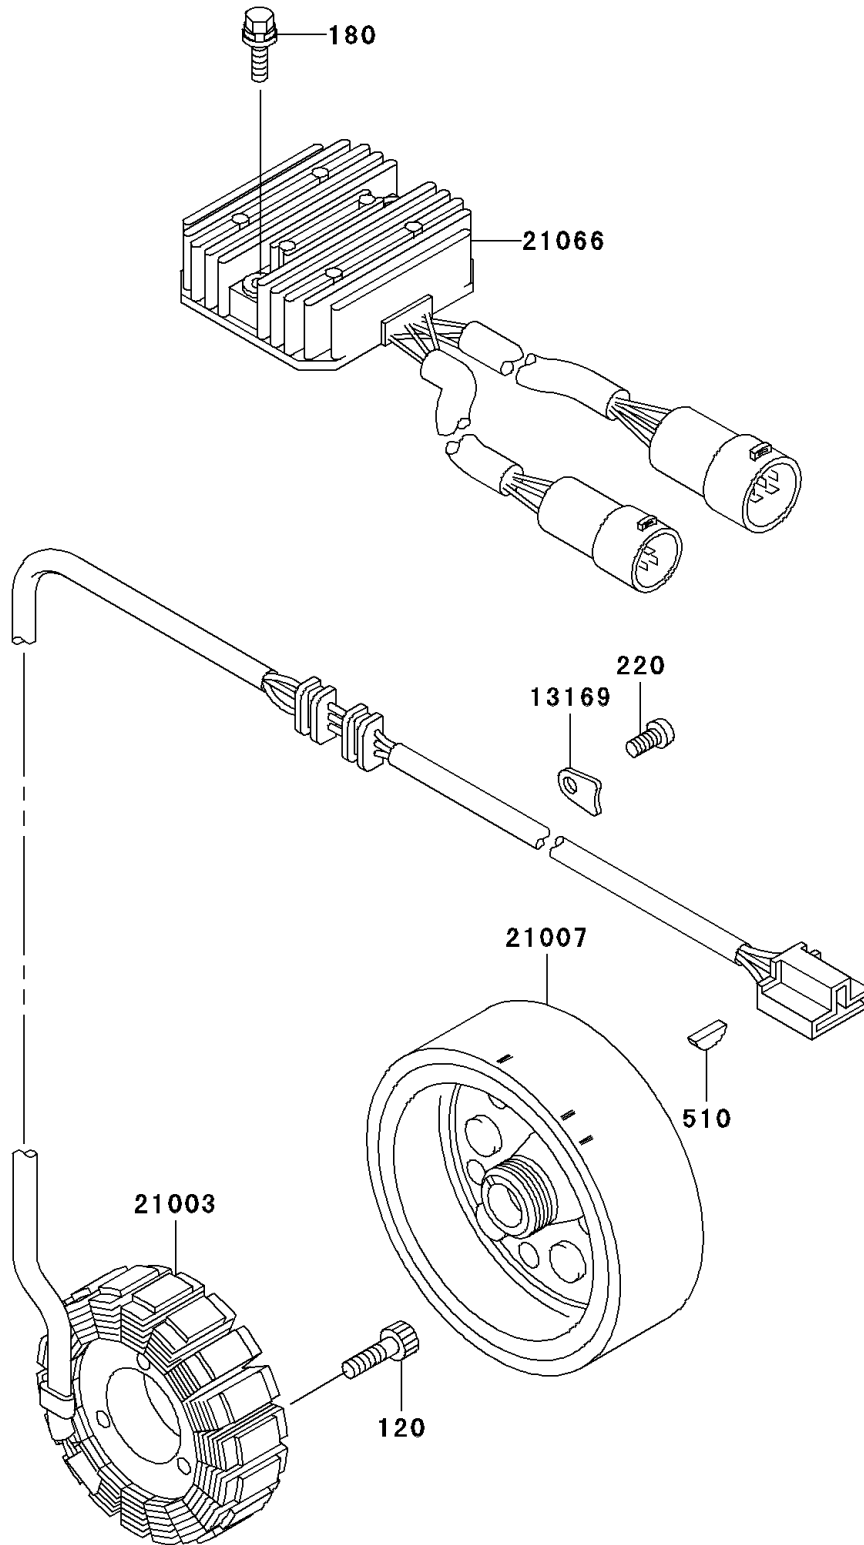

2001 Prairie 400 4X4 PARTS DIAGRAM

Generator

E1810

2001 Prairie 400 4X4 PARTS LIST

Generator

ITEM NAME	PART NUMBER	QUANTITY
BOLT-SOCKET,6X30 (Ref # 120)	120P0630	3
BOLT-UPSET-WS,6X30 (Ref # 180)	180D0630	2
SCREW-PAN-CROS,6X10 (Ref # 220)	220B0610	1
KEY-WOODRUFF (Ref # 510)	510A4200	1
PLATE,HARNESS (Ref # 13169)	13169-1788	1
STATOR (Ref # 21003)	21003-1345	1
ROTOR,GENERATOR (Ref # 21007)	21007-1306	1
REGULATOR-VOLTAGE (Ref # 21066)	21066-1112	1