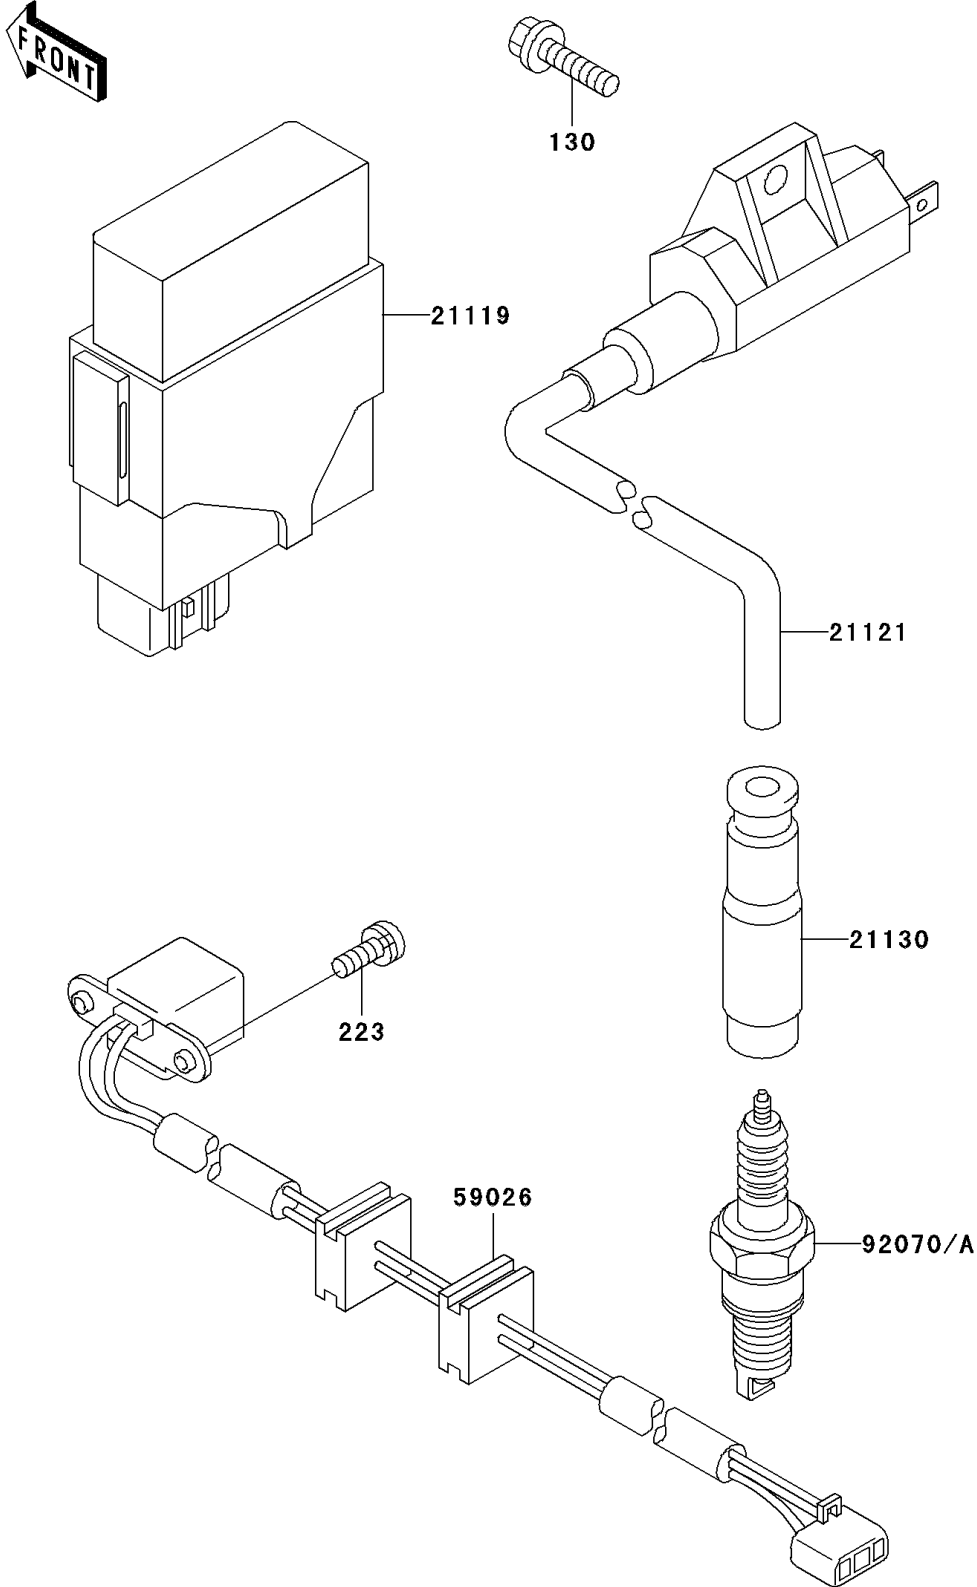

2001 Prairie 400 4X4 PARTS DIAGRAM

Ignition System

E1830

2001 Prairie 400 4X4 PARTS LIST

Ignition System

| ITEM NAME | PART NUMBER | QUANTITY |
|--|-------------|----------|
| BOLT-FLANGED,6X16 (Ref # 130) | 130D0616 | 1 |
| SCREW-PAN-WS-CROS,5X14 (Ref # 223) | 223B0514 | 2 |
| IGNITER (Ref # 21119) | 21119-1531 | 1 |
| COIL-IGNITION (Ref # 21121) | 21121-1160 | 1 |
| CAP-SPARK PLUG (Ref # 21130) | 21130-1071 | 1 |
| COIL-PULSING (Ref # 59026) | 59026-1110 | 1 |
| PLUG-SPARK,DPR8EA-9(NGK) (Ref # 92070) | 92070-1065 | 1 |