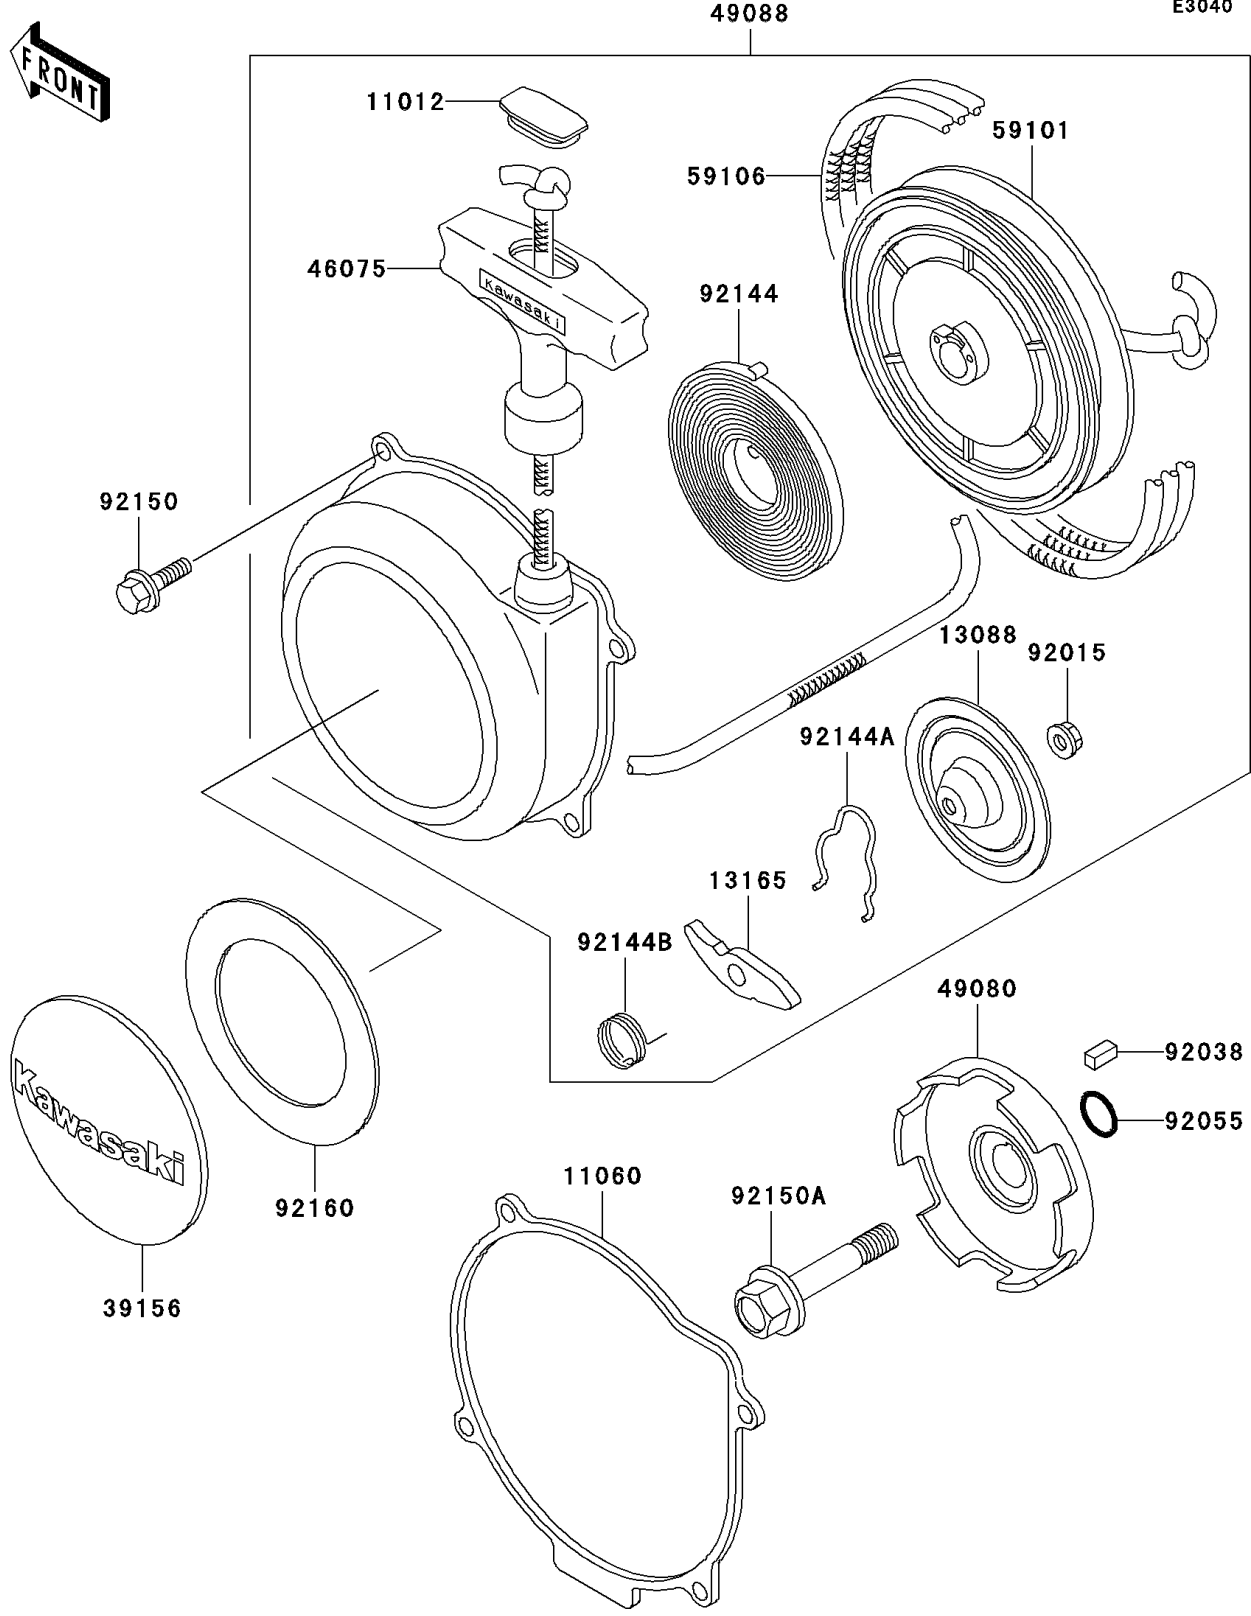

2002 Prairie 400 4X4 PARTS DIAGRAM

Recoil Starter

2002 Prairie 400 4X4 PARTS LIST

Recoil Starter

ITEM NAME	PART NUMBER	QUANTITY
CAP,RECOIL GRIP (Ref # 11012)	11012-1420	1
GASKET,BLANK (Ref # 11060)	11060-1717	1
PLATE-FRICTION,RECOIL (Ref # 13088)	13088-1073	1
PAWL,RECOIL (Ref # 13165)	13165-1123	1
PAD,RECOIL STARTER (Ref # 39156)	39156-1527	1
GRIP,RECOIL (Ref # 46075)	46075-1073	1
PULLEY-STARTING (Ref # 49080)	49080-1056	1
STARTER-RECOIL (Ref # 49088)	49088-1056	1
REEL (Ref # 59101)	59101-1109	1
ROPE (Ref # 59106)	59106-1103	1
NUT,6MM (Ref # 92015)	92015-1464	1
KEY,SUNK (Ref # 92038)	92038-1051	1
RING-O,19.8X2.2 (Ref # 92055)	92055-1215	1
SPRING,RECOIL (Ref # 92144)	92144-1205	1
SPRING,FRICTION (Ref # 92144A)	92144-1206	1
SPRING,RETURN (Ref # 92144B)	92144-1207	1
BOLT,6X14 (Ref # 92150)	92150-1916	4
BOLT,12X65 (Ref # 92150A)	92150-1987	1
DAMPER,RECOIL STARTER (Ref # 92160)	92160-1691	1