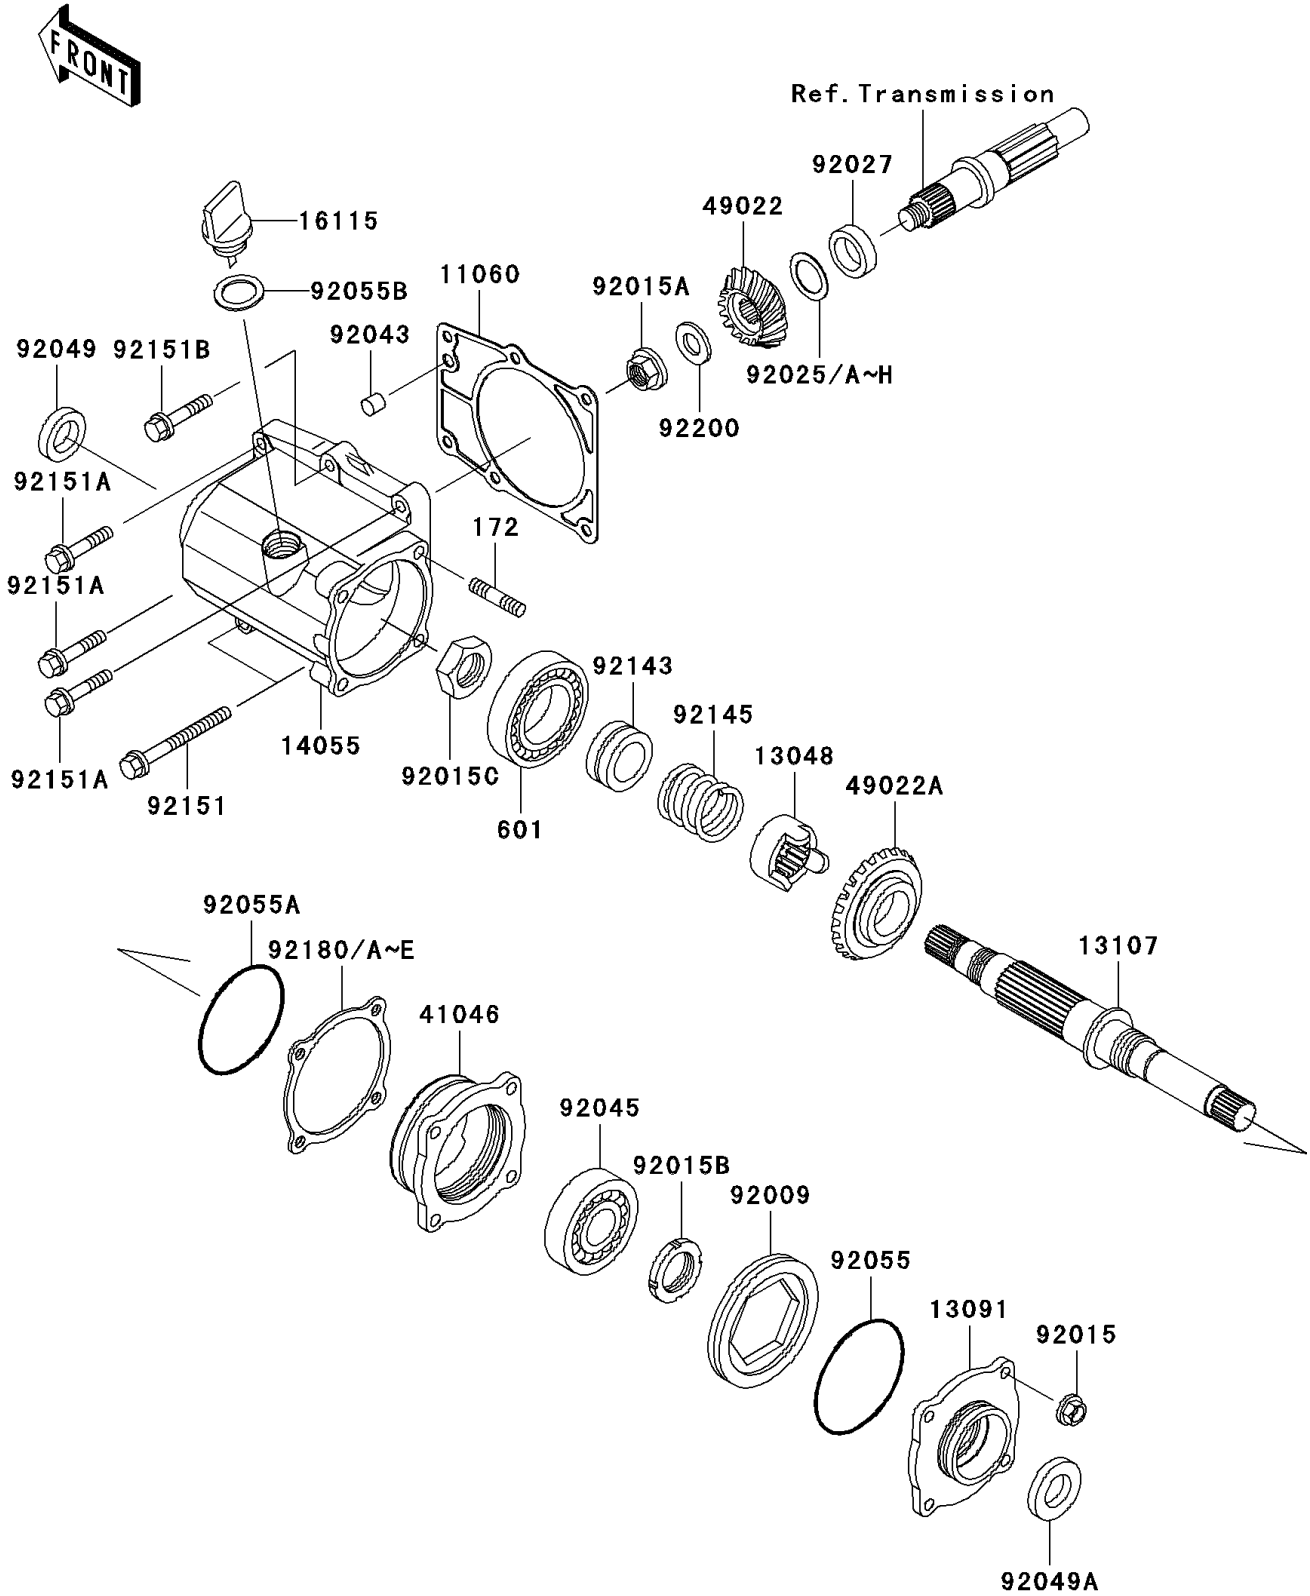

# 2001 Prairie 400 4X4 PARTS DIAGRAM

Front Bevel Gear

E3131

### Front Bevel Gear

ITEM NAME	PART NUMBER	QUANTITY
GASKET,GEAR CASE (Ref # 11060)	11060-1728	1
CAM-DAMPER (Ref # 13048)	13048-1080	1
HOLDER (Ref # 13091)	13091-1950	1
SHAFT (Ref # 13107)	13107-1364	1
CASE-GEAR (Ref # 14055)	14055-1127	1
CAP-OIL FILLER (Ref # 16115)	16115-1065	1
HOUSING-BEARING (Ref # 41046)	41046-1094	1
GEAR-BEVEL,14T (Ref # 49022)	49022-1151	1
GEAR-BEVEL,20T (Ref # 49022A)	49022-1180	1
SCREW-SET-SOCKET,75X10 (Ref # 92009)	92009-1667	1
NUT,8MM (Ref # 92015)	92015-1402	4
NUT,16MM (Ref # 92015A)	92015-1581	1
NUT,30MM (Ref # 92015B)	92015-1858	1
NUT,26MM (Ref # 92015C)	92015-1990	1
SHIM,25.3X36X0.15 (Ref # 92025)	92025-1688	AR
SHIM,25.3X36X0.50 (Ref # 92025A)	92025-1689	AR
SHIM,25.3X36X0.60 (Ref # 92025B)	92025-1690	AR
SHIM,25.3X36X0.70 (Ref # 92025C)	92025-1691	AR
SHIM,25.3X36X0.80 (Ref # 92025D)	92025-1692	AR
SHIM,25.3X36X0.90 (Ref # 92025E)	92025-1693	AR
SHIM,25.3X36X1.00 (Ref # 92025F)	92025-1694	AR
SHIM,25.3X36X1.10 (Ref # 92025G)	92025-1695	AR
SHIM,25.3X36X1.20 (Ref # 92025H)	92025-1696	AR
COLLAR,25.3X36X10 (Ref # 92027)	92027-1968	1
PIN,DOWEL,10X14 (Ref # 92043)	92043-1037	1
BEARING-BALL,6306SH2 (Ref # 92045)	92045-1190	1
SEAL-OIL,AE1252E0 (Ref # 92049)	92049-1395	1
SEAL-OIL,AE1265E0 (Ref # 92049A)	92049-1400	1
RING-O (Ref # 92055)	92055-081	1