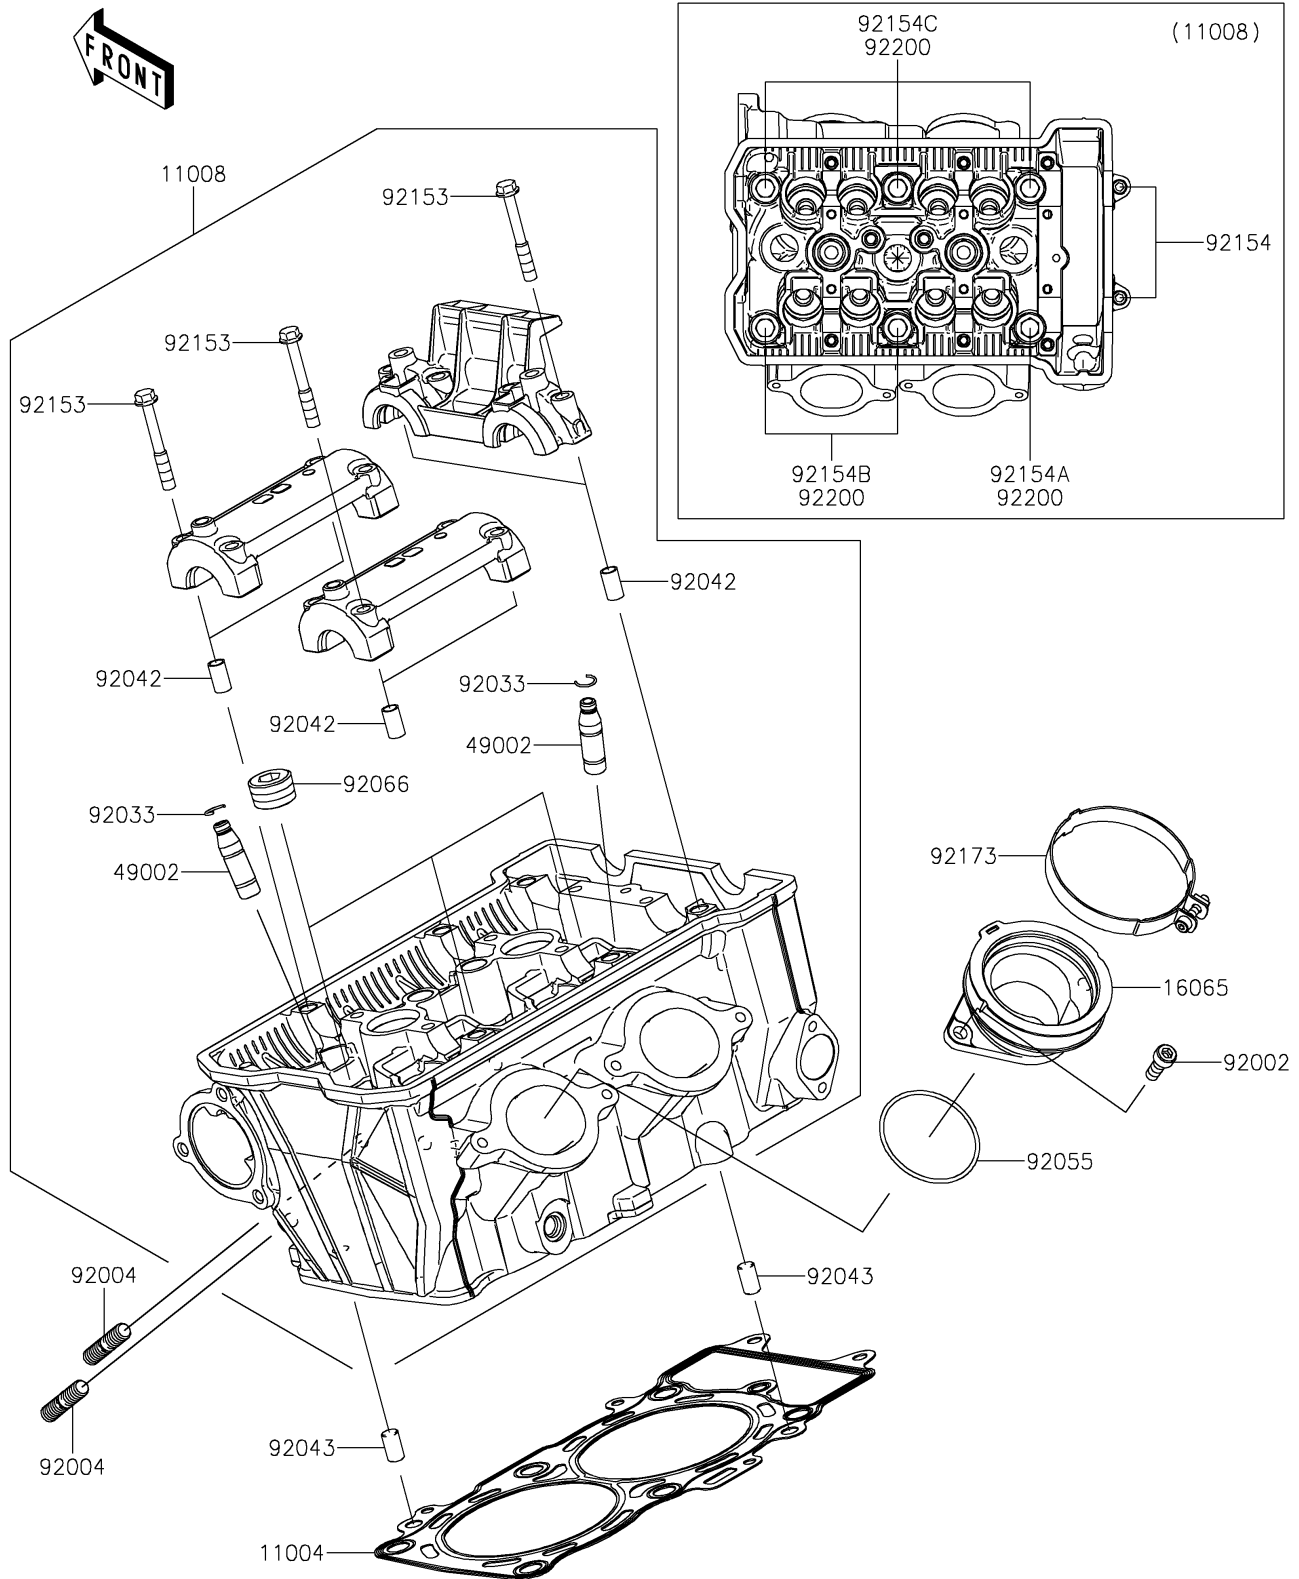

# 2019 NINJA® 650 PARTS DIAGRAM

## Cylinder Head

E1111

## 2019 NINJA® 650 PARTS LIST

### Cylinder Head

ITEM NAME	PART NUMBER	QUANTITY
GASKET-HEAD (Ref # 11004)	11004-0763	1
HEAD-COMP-CYLINDER (Ref # 11008)	11008-0913	1
HOLDER-CARBURETOR (Ref # 16065)	16065-0131	2
GUIDE-VALVE (Ref # 49002)	49002-0039	8
BOLT,6X16 (Ref # 92002)	92002-1143	4
STUD,8X22 (Ref # 92004)	92004-0025	4
RING-SNAP (Ref # 92033)	92033-1247	8
PIN,DOWEL,6.3X8X14 (Ref # 92042)	92042-007	6
PIN,8X14 (Ref # 92043)	92043-1567	2
RING-O,47X1.9 (Ref # 92055)	92055-1600	2
PLUG,PT1/2X12.5 (Ref # 92066)	92066-0002	3
BOLT,6X45 (Ref # 92153)	92153-0339	12
BOLT,SOCKET,6X30 (Ref # 92154)	92154-0116	2
BOLT,FLANGED,10X100 (Ref # 92154A)	92154-2363	1
BOLT,FLANGED,10X158 (Ref # 92154B)	92154-2364	2
BOLT,FLANGED,10X176 (Ref # 92154C)	92154-2365	3
CLAMP (Ref # 92173)	92173-0239	2
WASHER,10.5X19X2.3 (Ref # 92200)	92200-0257	6