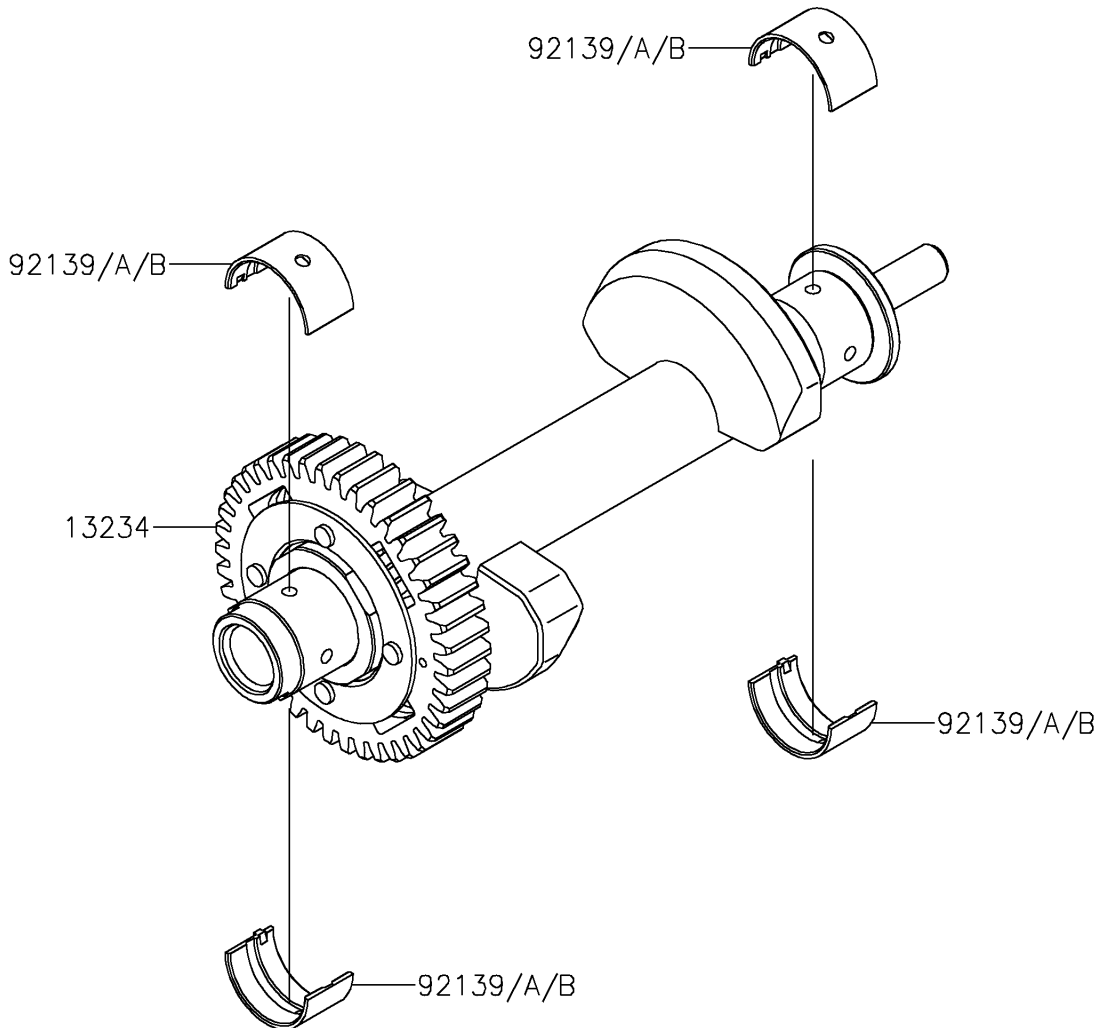

# 2017 Ninja 650 PARTS DIAGRAM

Balancer

E1323

## 2017 Ninja 650 PARTS LIST

### Balancer

ITEM NAME	PART NUMBER	QUANTITY
SHAFT-COMP,BALANCER (Ref # 13234)	13234-0043	1
BUSHING,BALANCER,BLUE (Ref # 92139)	92139-0117	4
BUSHING,BALANCER,BLACK (Ref # 92139A)	92139-0118	AR
BUSHING,BALANCER,BROWN (Ref # 92139B)	92139-0119	AR