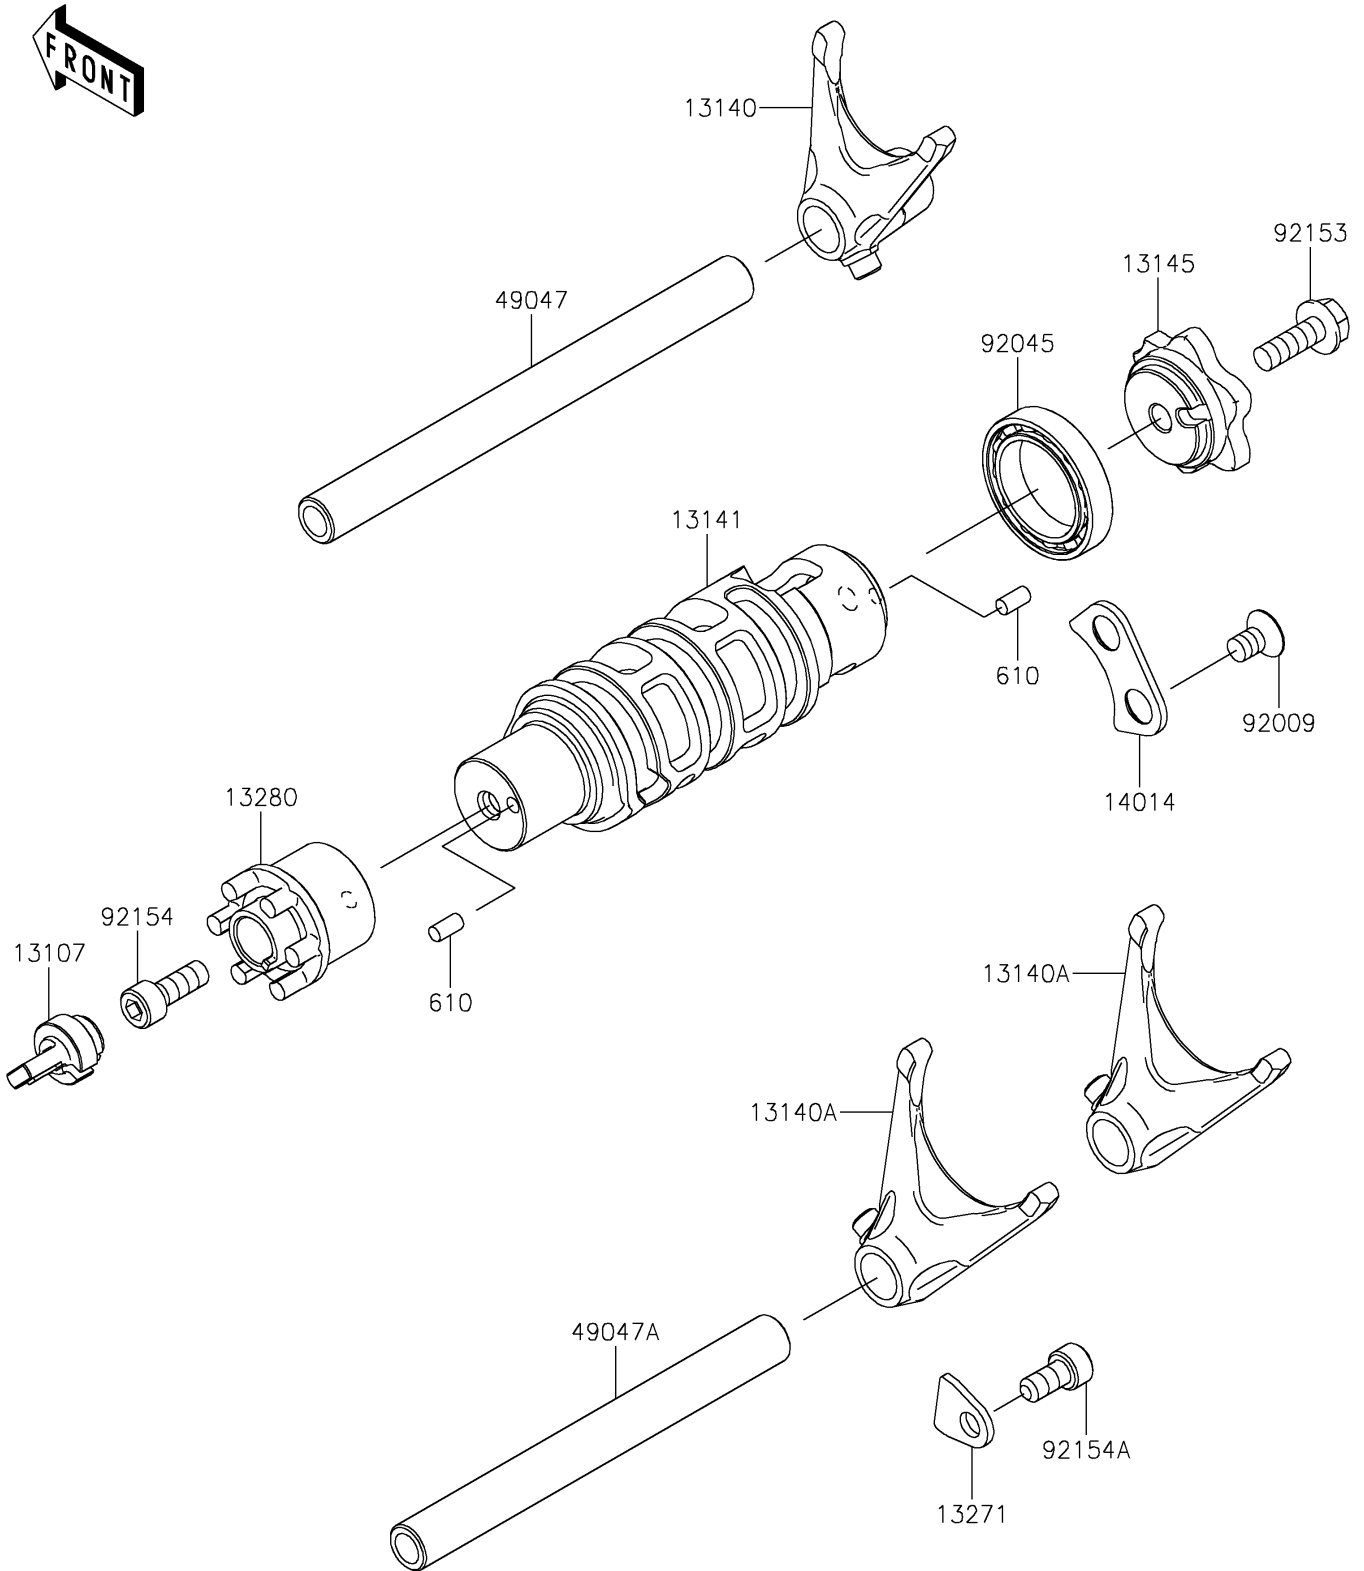

2017 Ninja 650 PARTS DIAGRAM

Gear Change Drum/Shift Fork(s)

E1362

2017 Ninja 650 PARTS LIST

Gear Change Drum/Shift Fork(s)

ITEM NAME

PART NUMBER

QUANTITY
