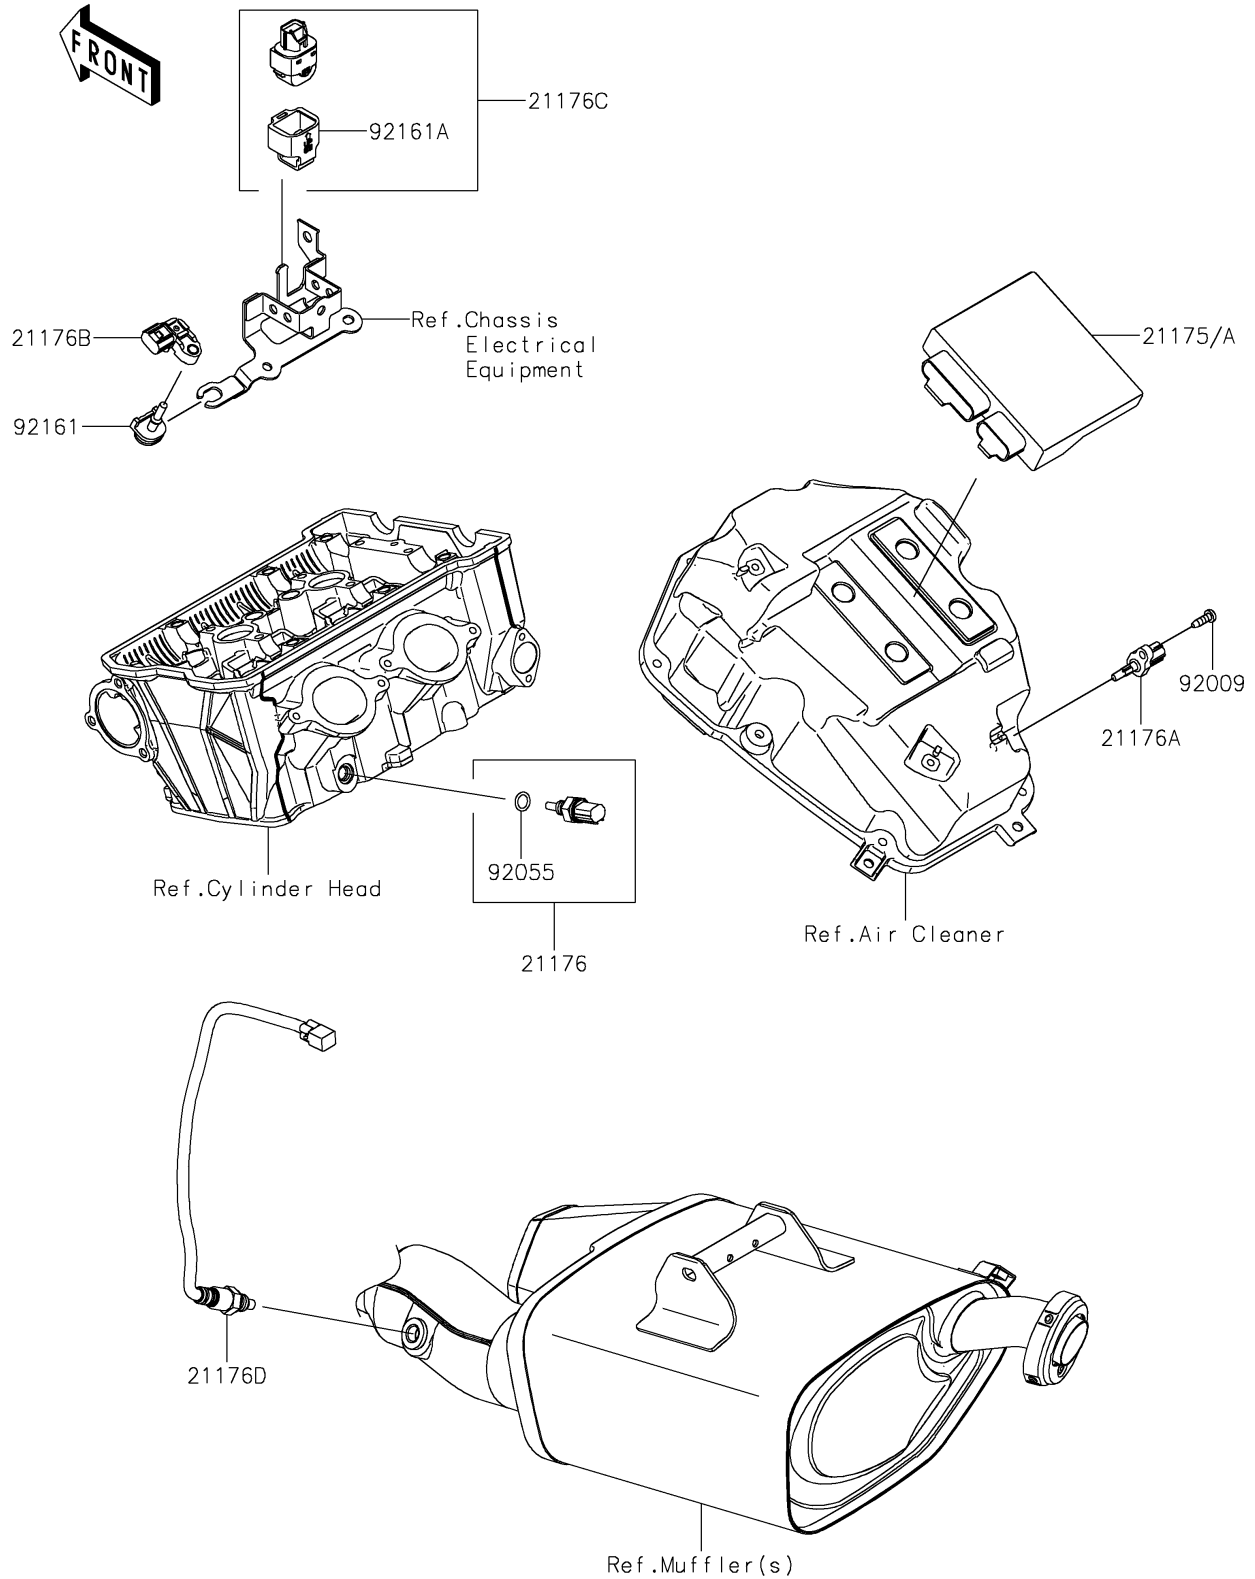

2018 NINJA® 650 PARTS DIAGRAM

Fuel Injection

E1530

2018 NINJA® 650 PARTS LIST

Fuel Injection

ITEM NAME	PART NUMBER	QUANTITY
CONTROL UNIT-ELECTRONIC (Ref # 21175)	21175-1187	1
SENSOR,WATER TEMP (Ref # 21176)	21176-0009	1
SENSOR,AIR TEMPERATURE (Ref # 21176A)	21176-0048	1
SENSOR,PRESSURE (Ref # 21176B)	21176-0111	1
SENSOR,VEHICLE-DOWN (Ref # 21176C)	21176-0704	1
SENSOR,OXYGEN (Ref # 21176D)	21176-0824	1
SCREW,TAPPING,5X16 (Ref # 92009)	92009-1984	1
RING-O,9.5X1.9 (Ref # 92055)	92055-0016	1
DAMPER (Ref # 92161)	92161-0673	1
DAMPER (Ref # 92161A)	92161-0951	1