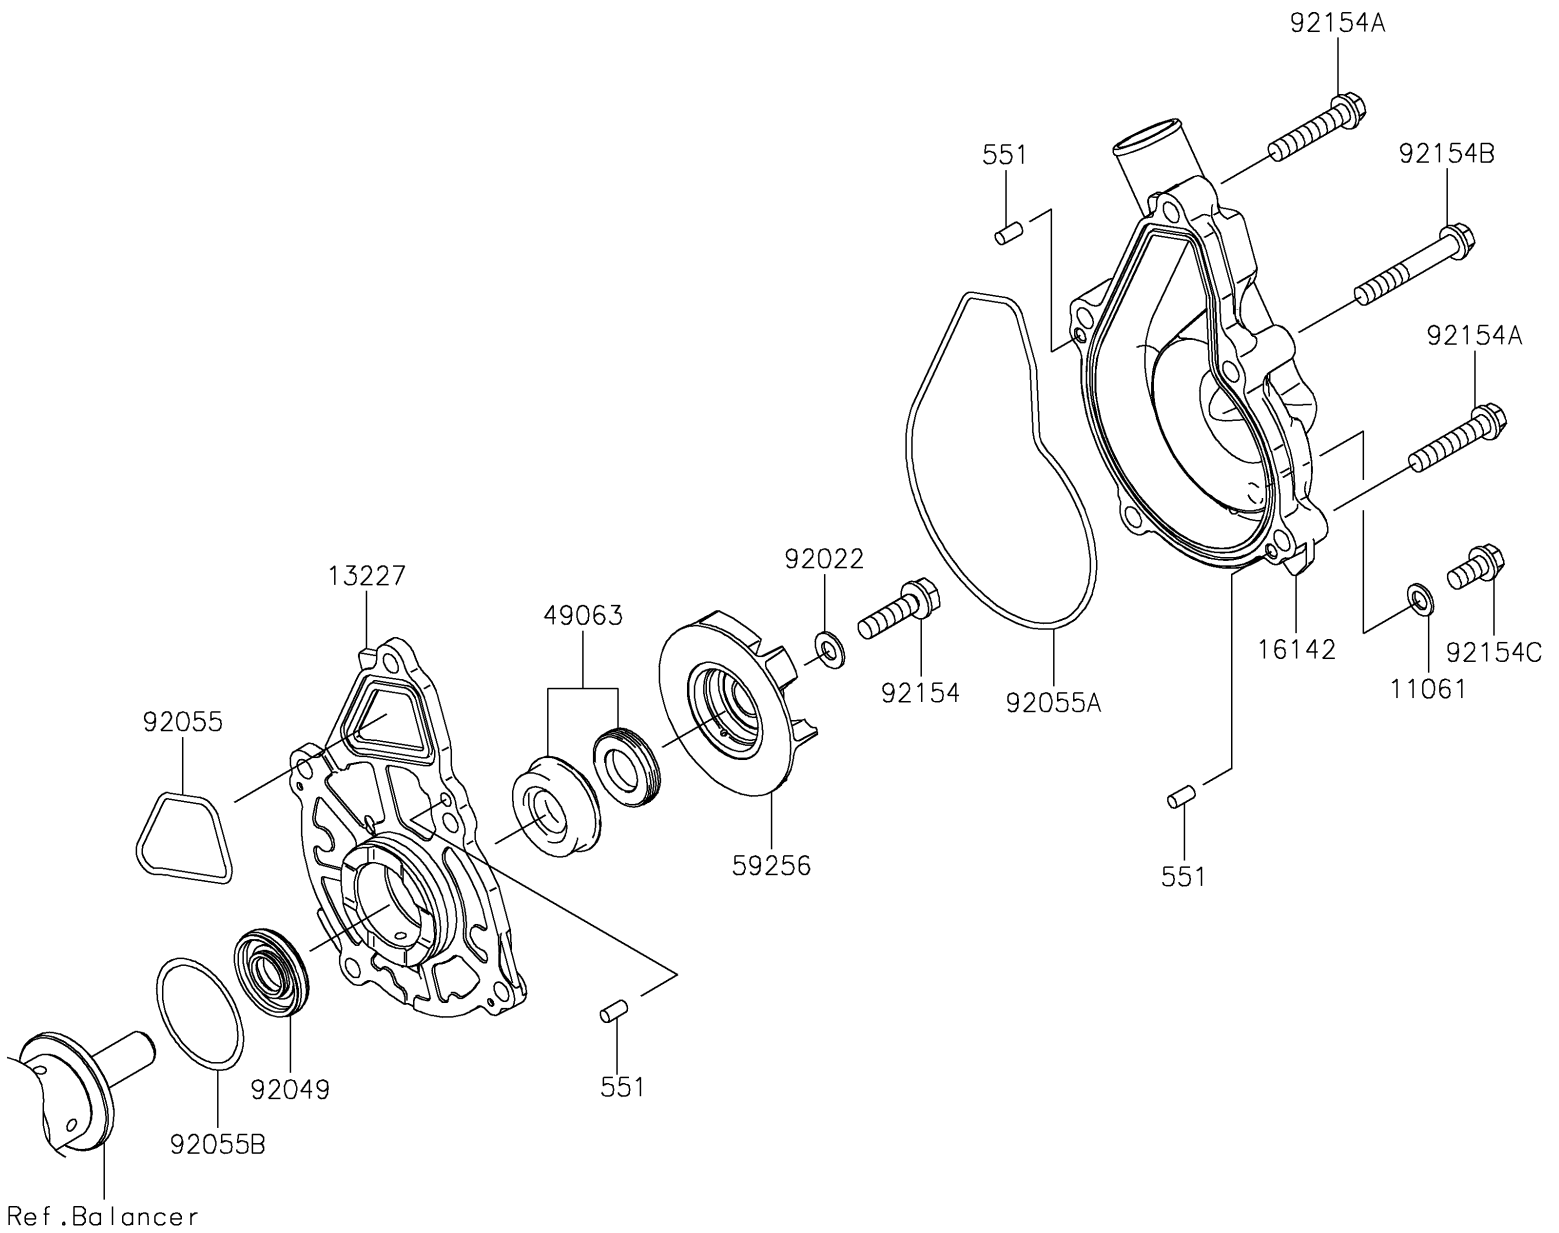

# 2017 Ninja 650 PARTS DIAGRAM

Water Pump

E3031

# 2017 Ninja 650 PARTS LIST

Water Pump

ITEM NAME	PART NUMBER	QUANTITY
-----------	-------------	----------