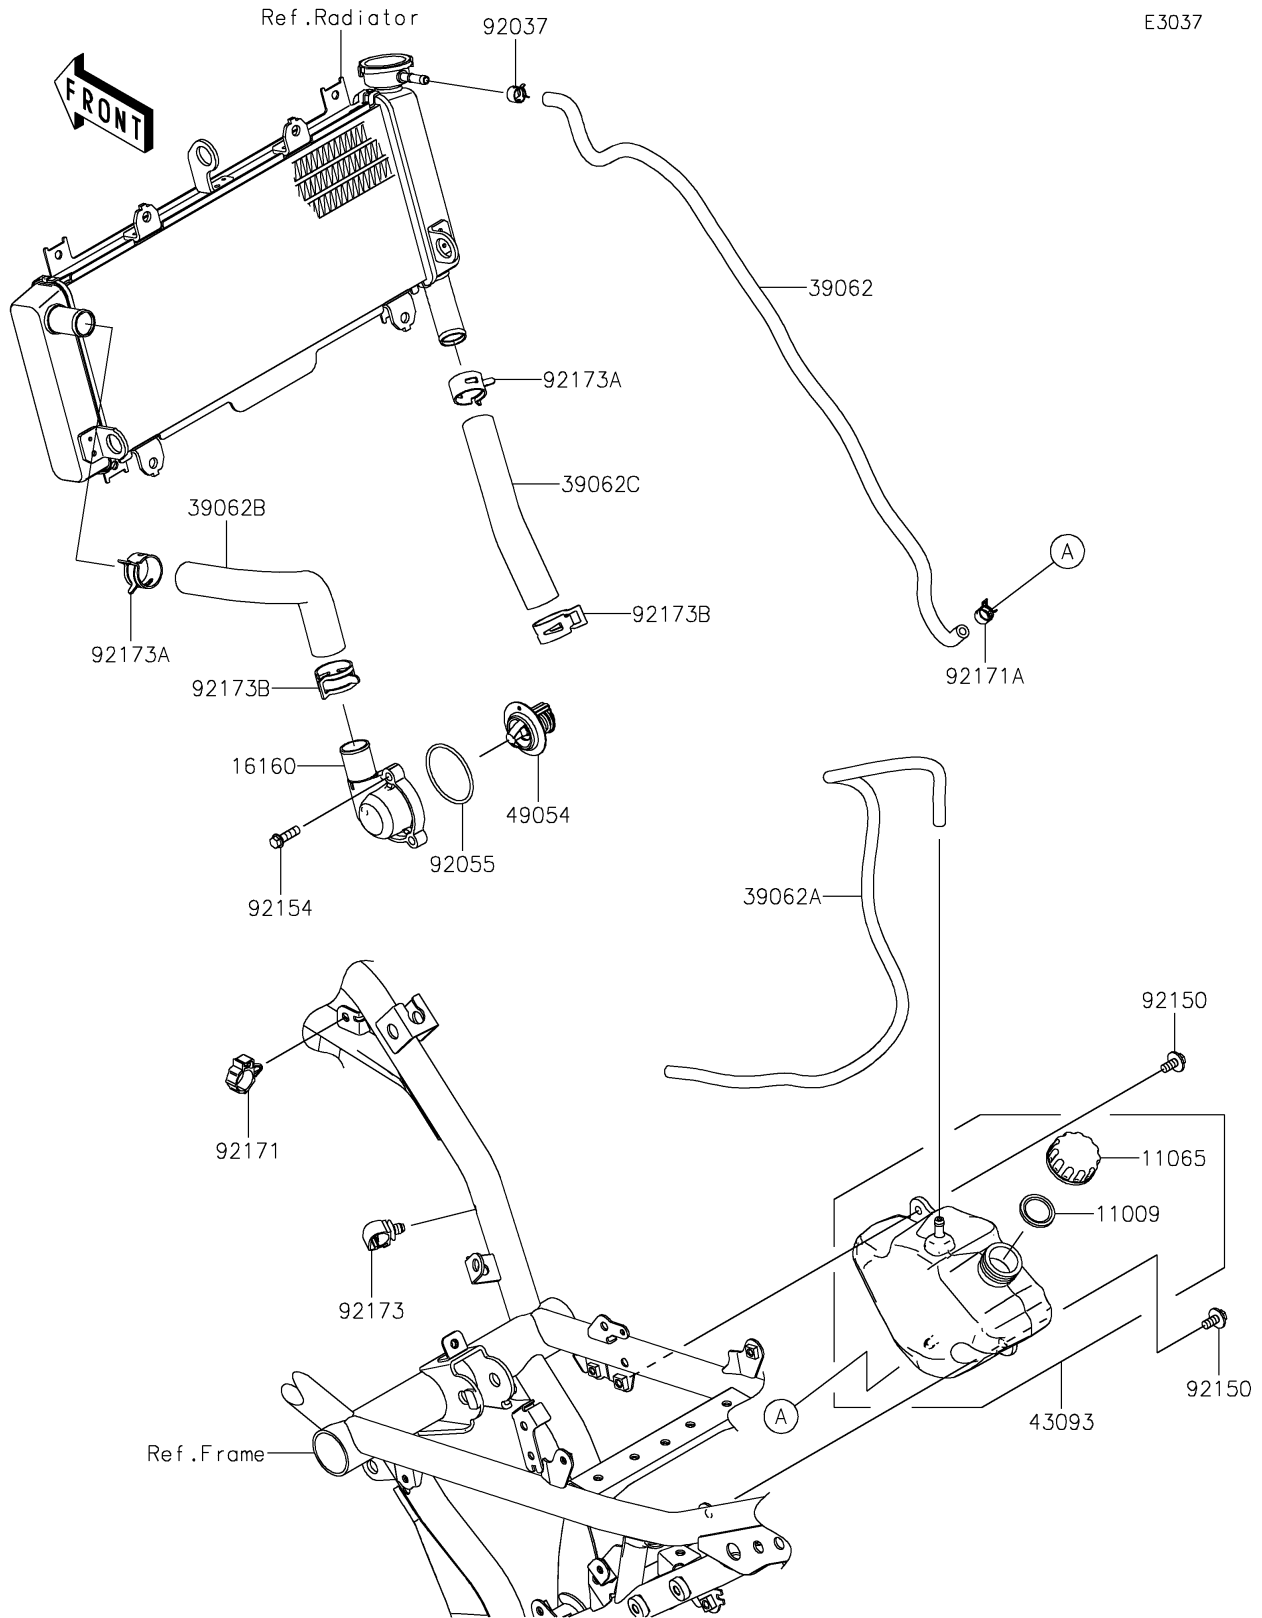

2017 Ninja 650 PARTS DIAGRAM

Water Pipe

E3037

2017 Ninja 650 PARTS LIST

Water Pipe

ITEM NAME	PART NUMBER	QUANTITY
GASKET,RESERVOIR TANK CAP (Ref # 11009)	11009-1145	1
CAP (Ref # 11065)	11065-0962	1
BODY,THERMO (Ref # 16160)	16160-0793	1
HOSE-COOLING,RADI.-RESERVOIR (Ref # 39062)	39062-0745	1
HOSE-COOLING,BREATHER (Ref # 39062A)	39062-0746	1
HOSE-COOLING,HEAD-RADIATOR (Ref # 39062B)	39062-0747	1
HOSE-COOLING,RADIATOR-PUMP (Ref # 39062C)	39062-0748	1
RESERVOIR-ASSY-TANK (Ref # 43093)	43093-0003	1
THERMOSTAT (Ref # 49054)	49054-0001	1
CLAMP (Ref # 92037)	92037-2113	1
RING-O,44.7X2.4 (Ref # 92055)	92055-0160	1
BOLT,6X14 (Ref # 92150)	92150-1340	2
BOLT,FLANGED,6X20 (Ref # 92154)	92154-1778	3
CLAMP,BRAKE HOSE (Ref # 92171)	92171-0316	1
CLAMP,10.5X8X0.7 (Ref # 92171A)	92171-1992	1
CLAMP,12MM DIA. (Ref # 92173)	92173-0736	1
CLAMP (Ref # 92173A)	92173-1567	2
CLAMP (Ref # 92173B)	92173-1688	2