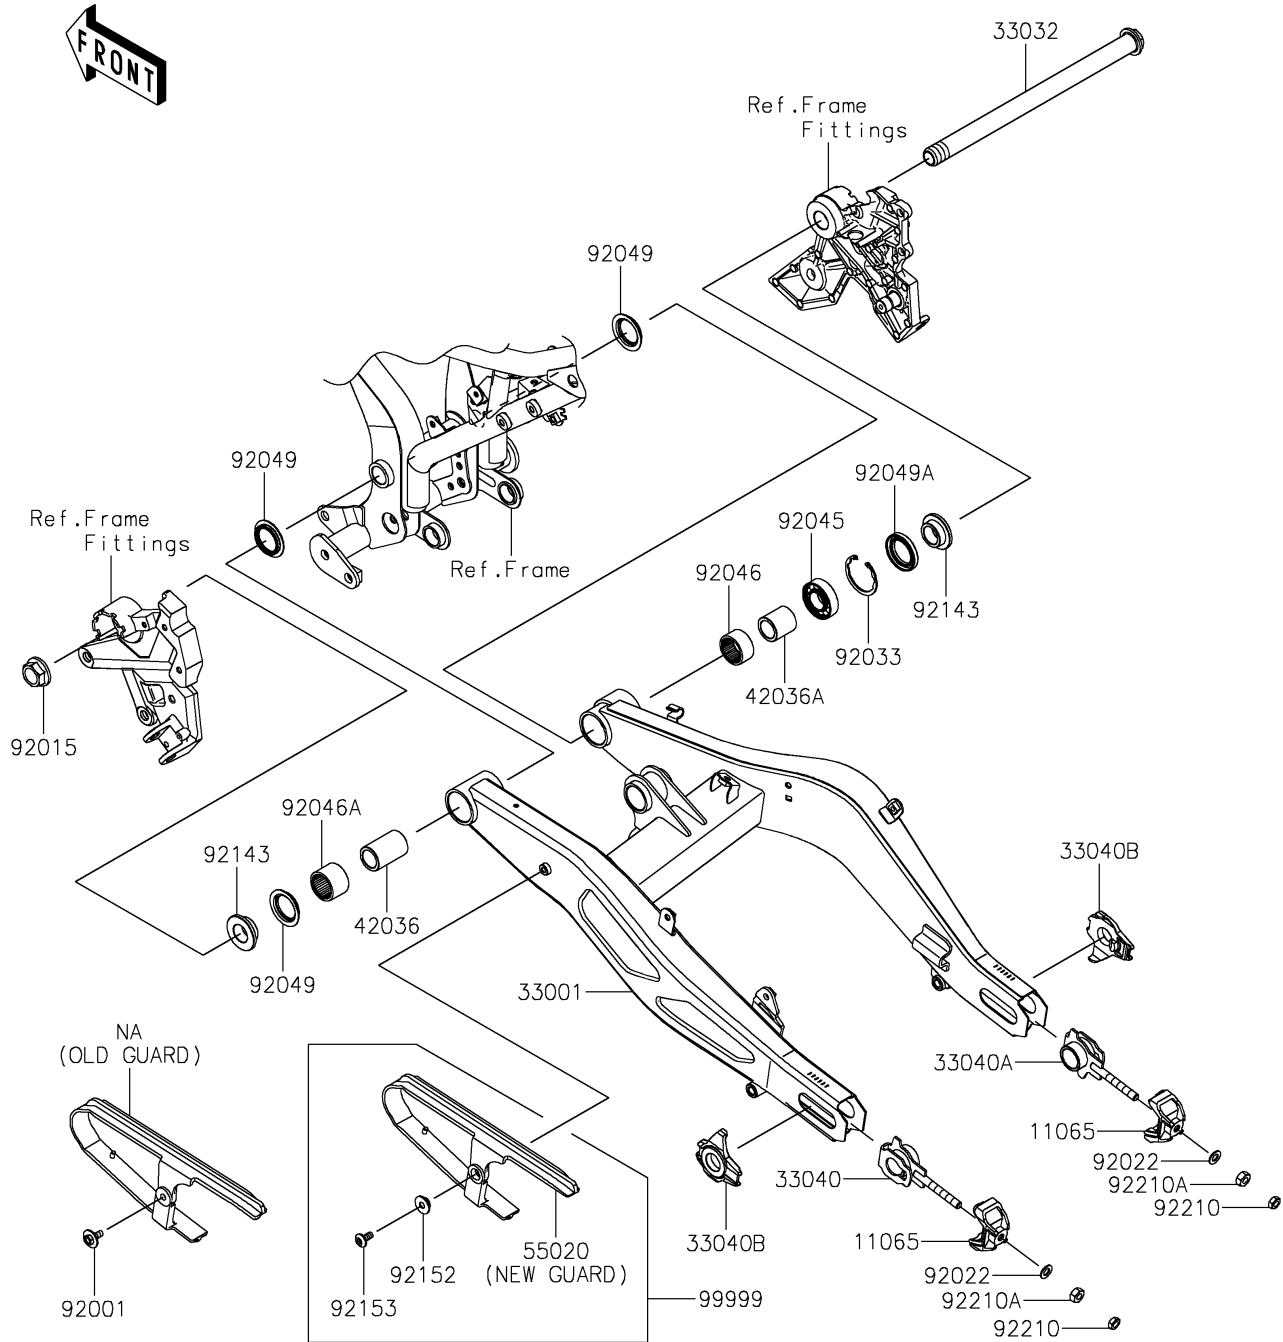

2019 NINJA® 650 PARTS DIAGRAM

Swingarm

F2141

HOLE SIZE	GUARD	BOLT	COLLAR
7mm (OLD GUARD)	99999 (NEW GUARD KIT)	92001 (ONLY FOR OLD GUARD)	NONE
13mm (NEW GUARD)	55020	92153 (ONLY FOR NEW GUARD)	92152

2019 NINJA® 650 PARTS LIST

Swingarm

ITEM NAME	PART NUMBER	QUANTITY
-----------	-------------	----------