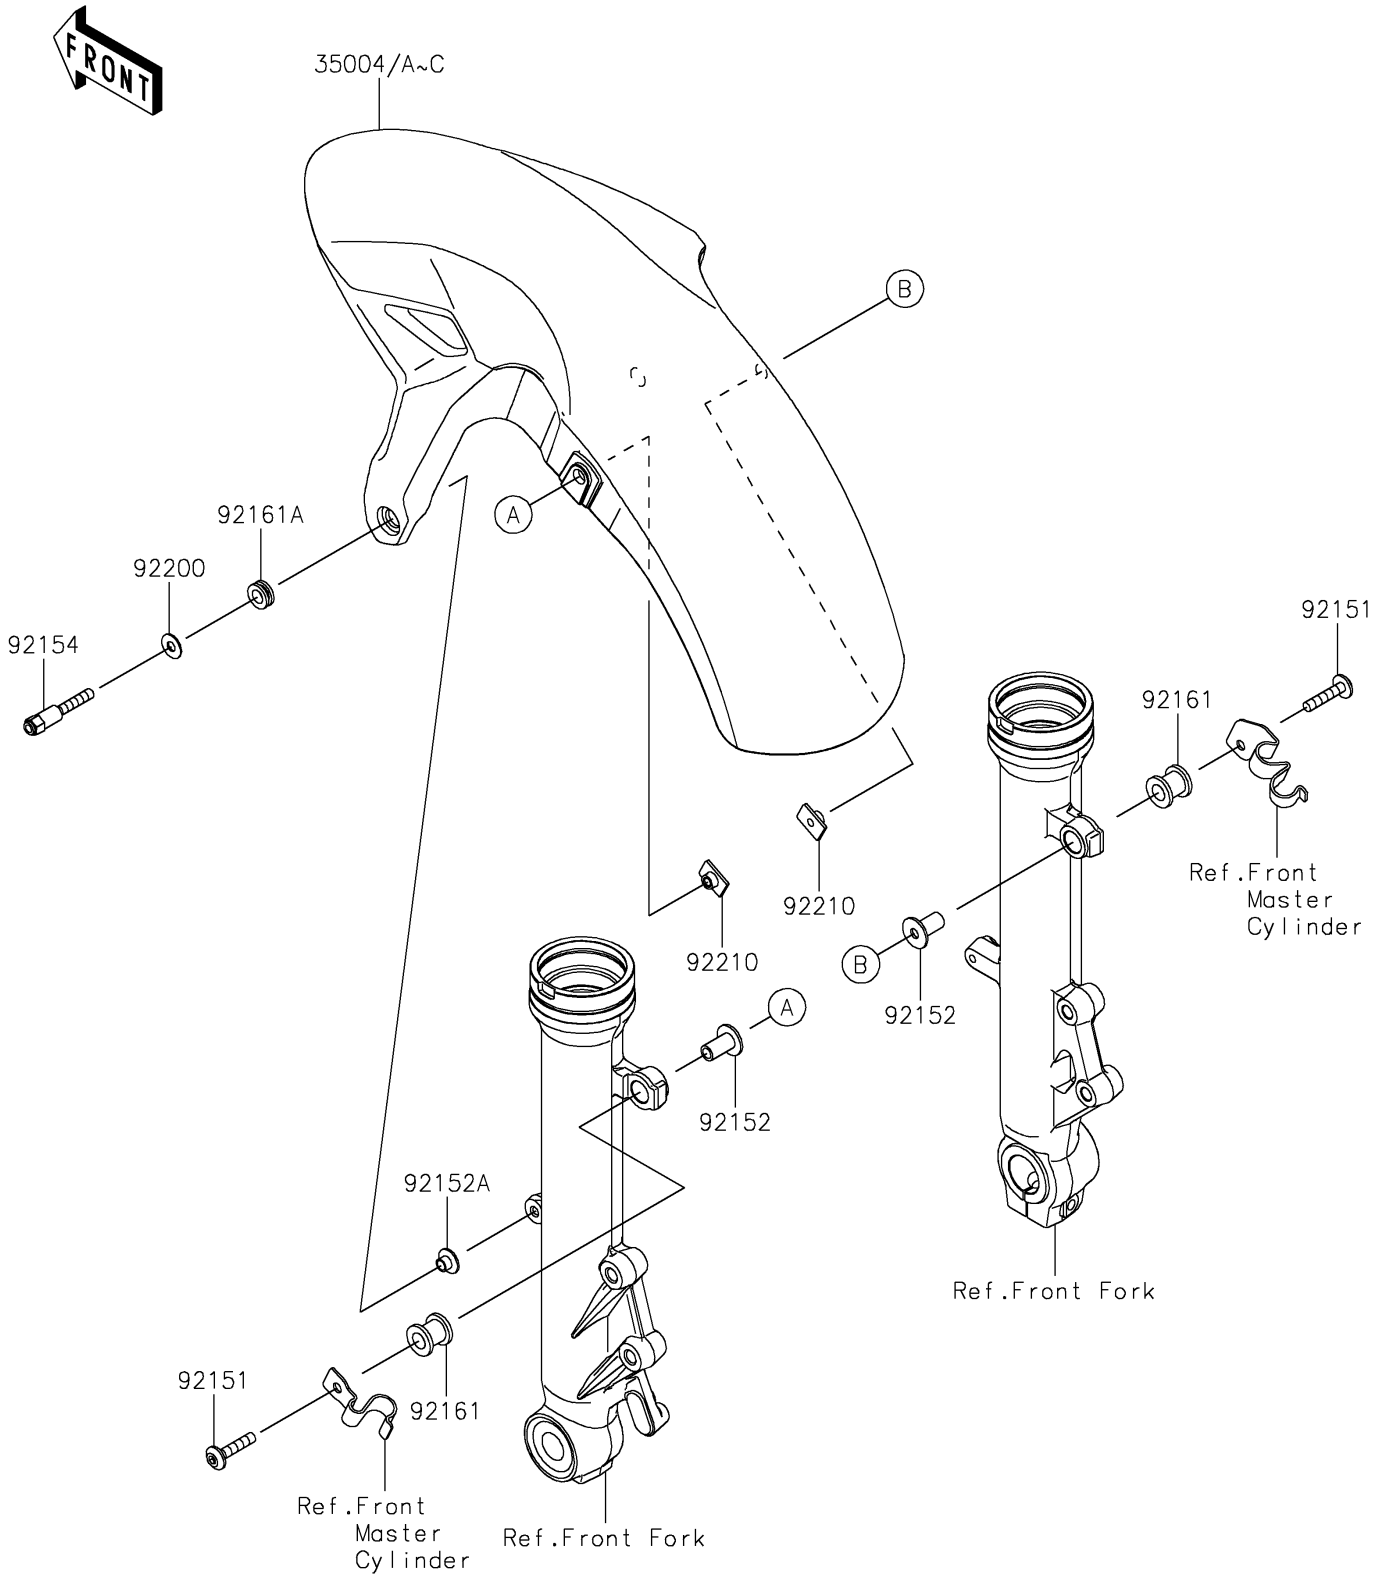

2018 NINJA® 650 PARTS DIAGRAM

Front Fender(s)

F2171

2018 NINJA® 650 PARTS LIST

Front Fender(s)

ITEM NAME	PART NUMBER	QUANTITY
FENDER-FRONT,EBONY (Ref # 35004C)	35004-0358-H8	1
BOLT,SOCKET,6X30 (Ref # 92151)	92151-1605	2
COLLAR,6.5X10X20.5 (Ref # 92152)	92152-1570	2
COLLAR,6.3X8.3X7.2 (Ref # 92152A)	92152-1602	2
BOLT (Ref # 92154)	92154-0324	2
DAMPER,10X20X18.9 (Ref # 92161)	92161-1406	2
DAMPER,8.3X16X6.4 (Ref # 92161A)	92161-1848	2
WASHER,6.5X16X1.0 (Ref # 92200)	92200-0796	2
NUT,PLATE,6MM (Ref # 92210)	92210-1352	2