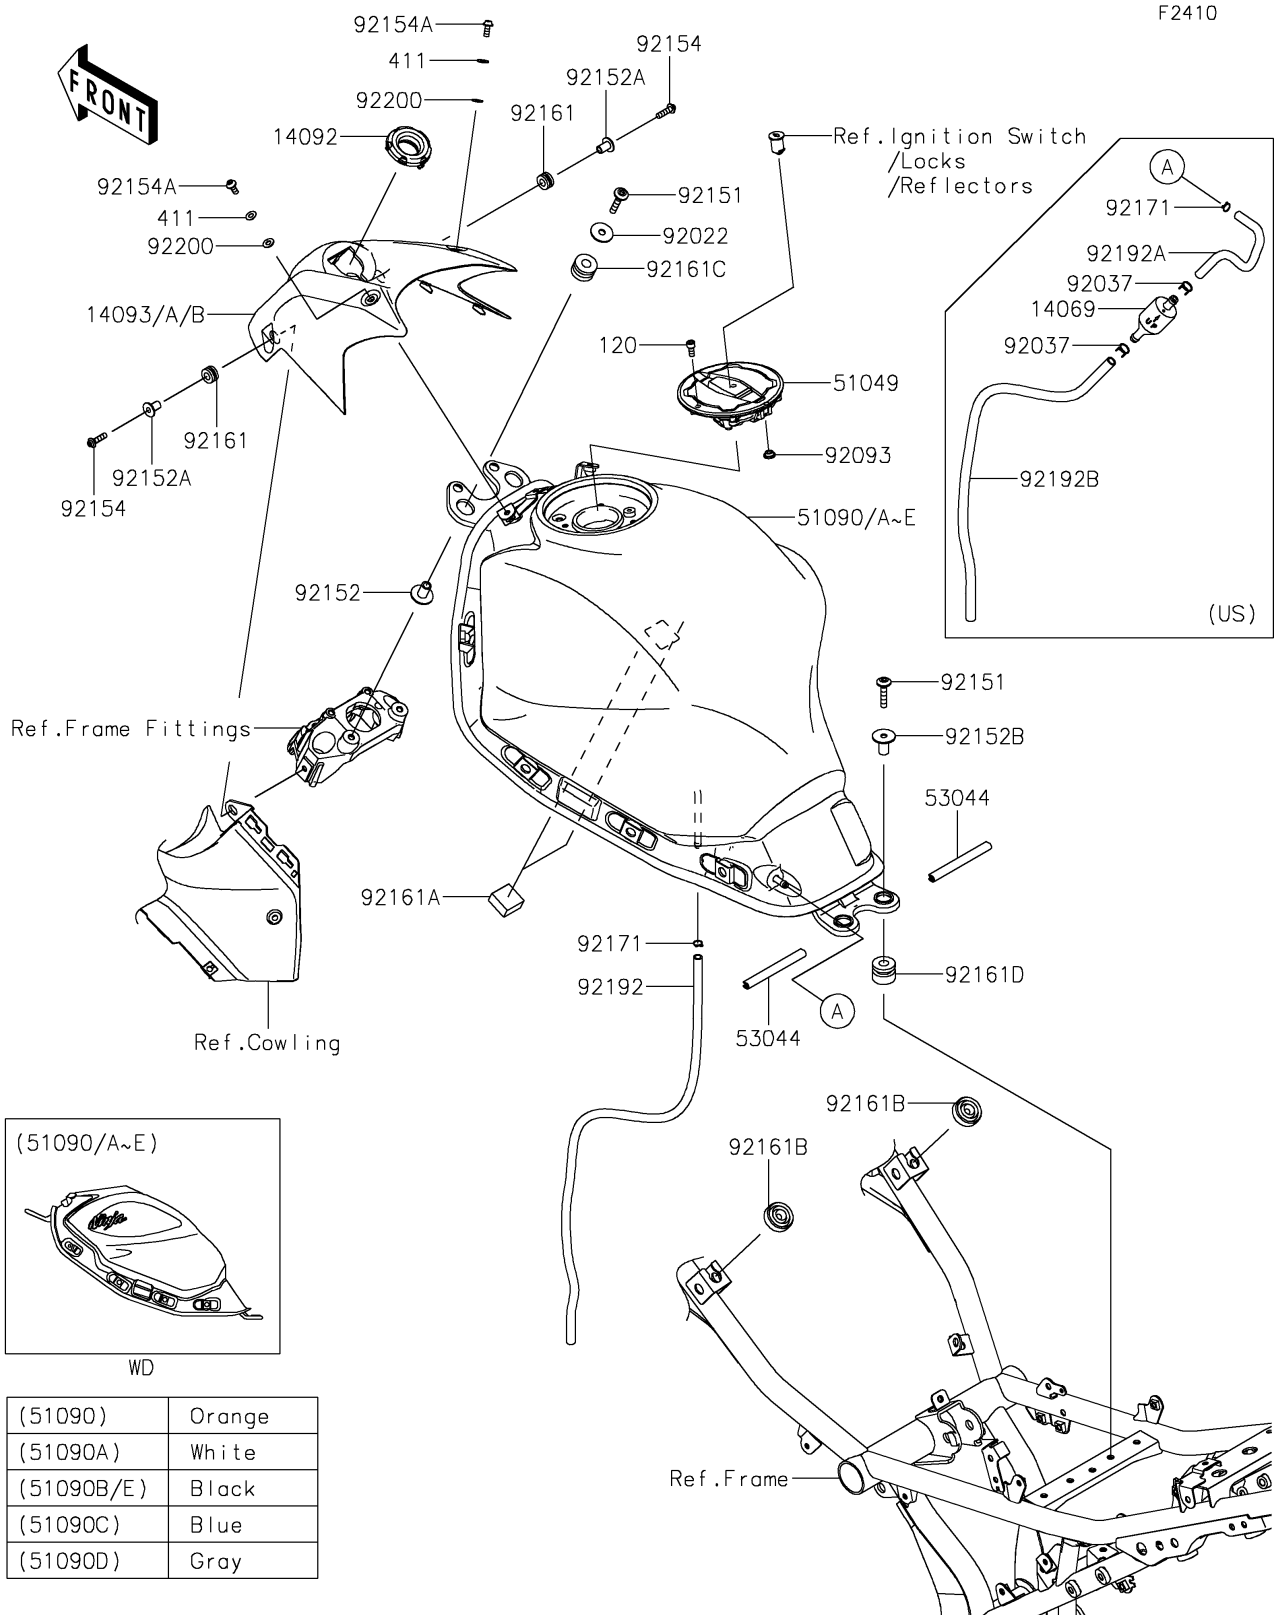

2017 Ninja 650 PARTS DIAGRAM

Fuel Tank

2017 Ninja 650 PARTS LIST

Fuel Tank

ITEM NAME	PART NUMBER	QUANTITY
BOLT-SOCKET,5X12 (Ref # 120)	120CA0512	4
COVER,IGNITION SW. (Ref # 14092)	14092-1033	1
COVER,TANK,M.F.S.BLACK (Ref # 14093A)	14093-0483-739	1
WASHER-PLAIN,5MM (Ref # 411)	411AA0500	2
CAP-TANK (Ref # 51049)	51049-0735	1
TANK-COMP-FUEL,C.B.ORANGE (Ref # 51090)	51090-5078-17L	1
TANK-COMP-FUEL,P.B.WHITE (Ref # 51090A)	51090-5079-54X	1
TANK-COMP-FUEL,M.S.BLACK (Ref # 51090B)	51090-5081-660	1
TRIM,L=85 (Ref # 53044)	53044-0556	2
WASHER,7X24X1.6 (Ref # 92022)	92022-228	2
SEAL,FUEL TANK CAP (Ref # 92093)	92093-1030	1
BOLT,SOCKET,6X30 (Ref # 92151)	92151-1605	4
COLLAR,6.5X10X17.6 (Ref # 92152)	92152-1655	2
COLLAR,5.6X16X14.2 (Ref # 92152A)	92152-2229	2
COLLAR,6.5X10X21.1 (Ref # 92152B)	92152-2325	2
BOLT,SOCKET,5X20 (Ref # 92154)	92154-0210	2
BOLT,SOCKET,5X12 (Ref # 92154A)	92154-1421	2
DAMPER,8X16X8.6 (Ref # 92161)	92161-0685	2
DAMPER,T=13 (Ref # 92161A)	92161-0792	2
DAMPER,14X30X10 (Ref # 92161B)	92161-1368	2
DAMPER,10X24X15 (Ref # 92161C)	92161-1482	2
DAMPER,10X24X19 (Ref # 92161D)	92161-1929	2
CLAMP,8X0.7 (Ref # 92171)	92171-1973	1
TUBE,6X9X620 (Ref # 92192)	92192-1085	1
WASHER,NYLON,5.3X11.5X0.5 (Ref # 92200)	92200-0006	2