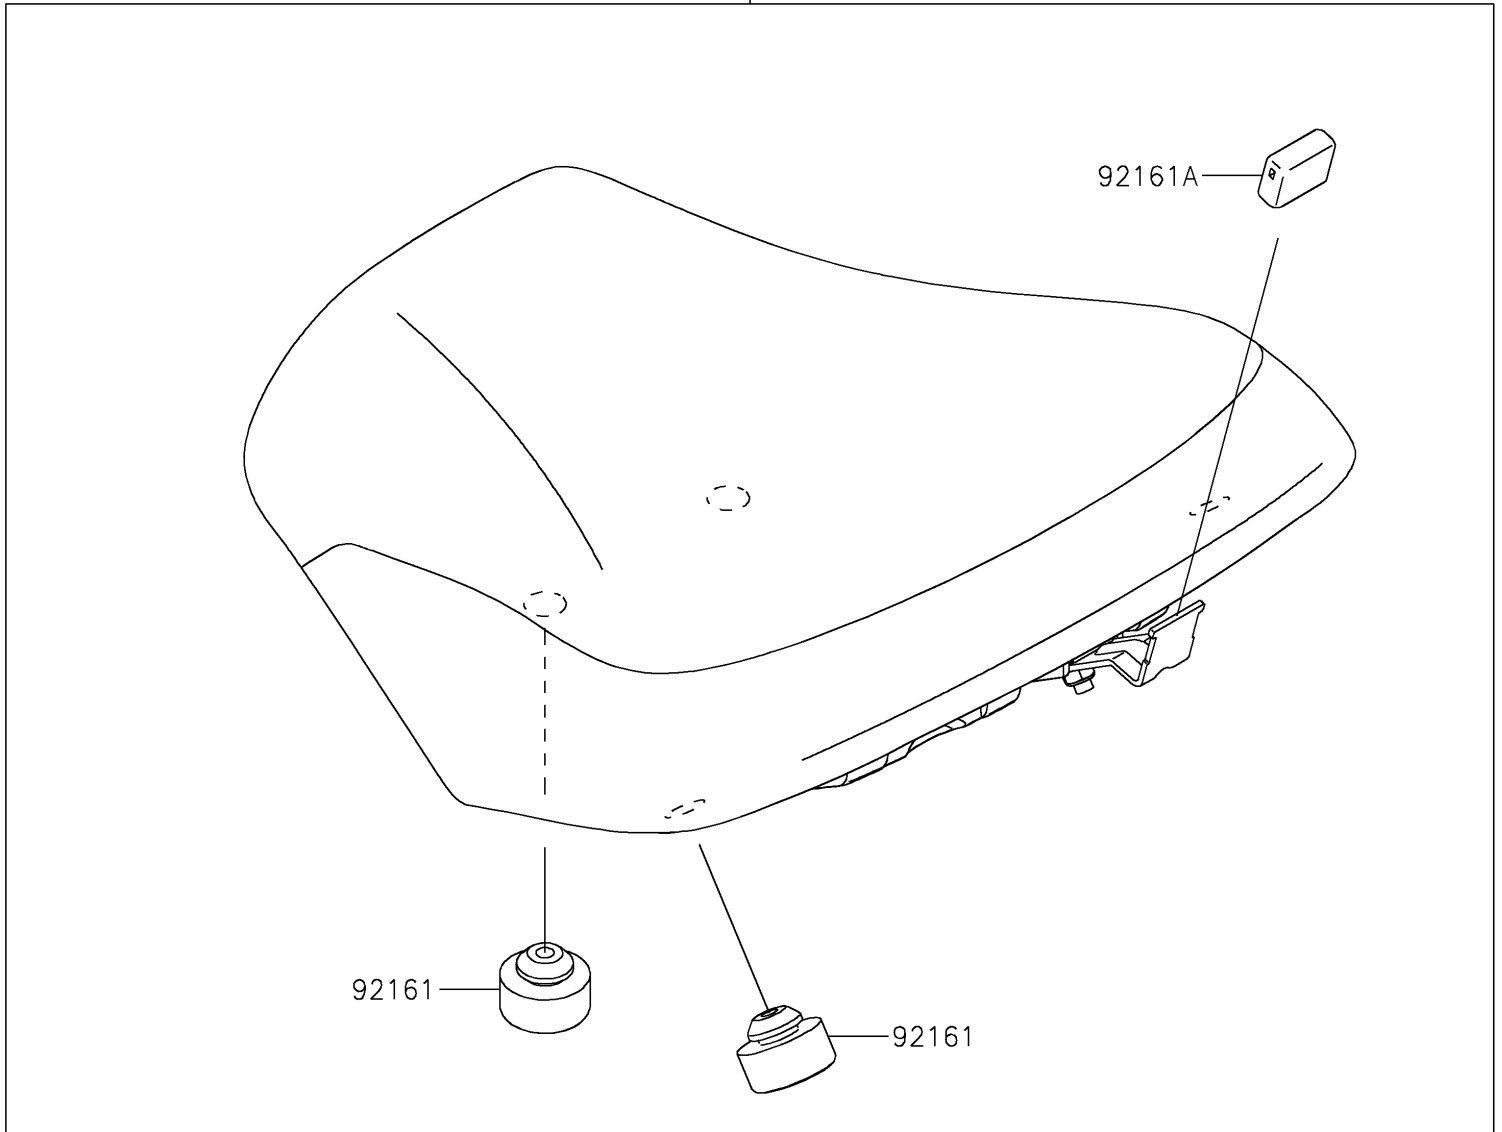

2019 NINJA[®] 650 PARTS DIAGRAM

Accessory(High-Seat)

F2910L

99994

92161A

92161

92161

2019 NINJA® 650 PARTS LIST

Accessory(High-Seat)

ITEM NAME	PART NUMBER	QUANTITY
DAMPER,SEAT (Ref # 92161)	92161-0930	4
DAMPER,SEAT BRACKET,FR (Ref # 92161A)	92161-1865	1
KIT-ACCESSORY,HIGH-SEAT (Ref # 99994)	99994-1062	1