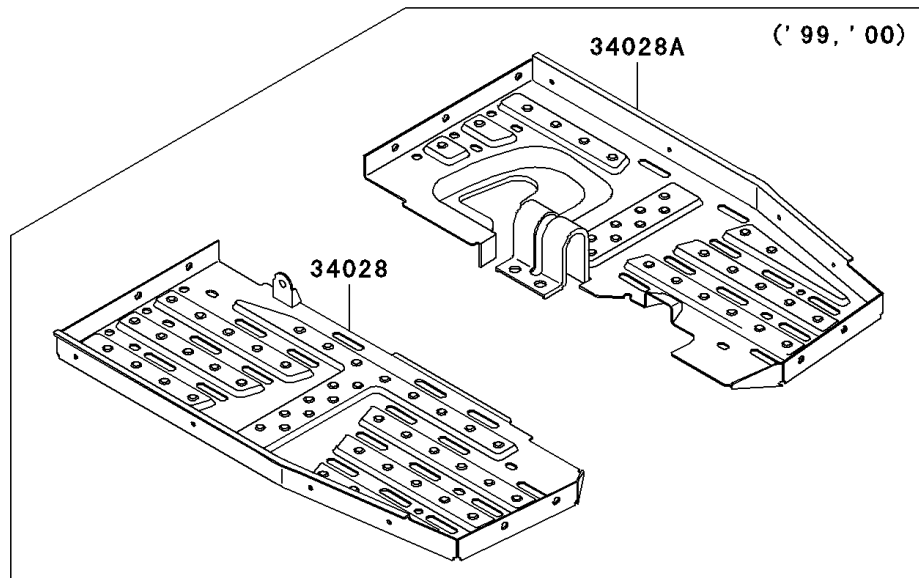

# 2001 Prairie 400 4X4 PARTS DIAGRAM

Footrests

F2160

## 2001 Prairie 400 4X4 PARTS LIST

### Footrests

ITEM NAME	PART NUMBER	QUANTITY
BOLT-FLANGED-SMALL,6X14 (Ref # 132)	132J0614	4
STEP,FOOT BOARD,LH (Ref # 34028B)	34028-1502	1
STEP,FOOT BOARD,RH (Ref # 34028C)	34028-1503	1
STEP (Ref # 34028D)	34028-1506	2
TRIM,FOOT BOARD (Ref # 53044)	53044-1293	2
SCREW,TAPPING,6X16 (Ref # 92009)	92009-1166	11
SCREW,6X16 (Ref # 92009A)	92009-1621	10
NUT,FLANGED,6MM (Ref # 92015)	92015-1367	4
NUT,LOCK,FLANGED,6MM (Ref # 92015A)	92015-1675	2
WASHER,6.5X16X1.0 (Ref # 92022)	92022-1093	2
RIVET (Ref # 92039)	92039-1150	8
DAMPER (Ref # 92075)	92075-1598	2