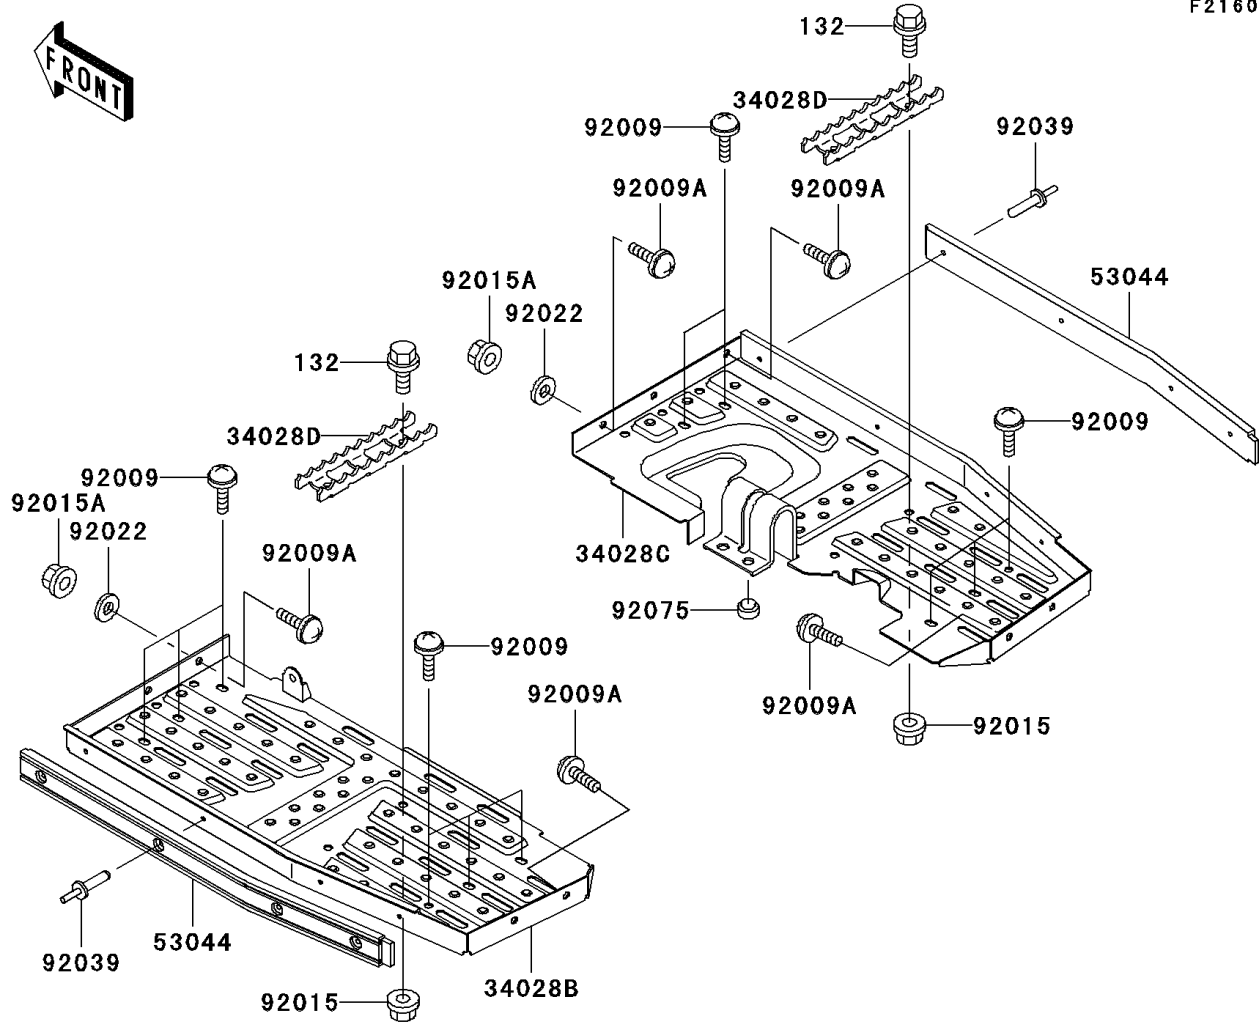

# 2001 Prairie 400 4X4 PARTS DIAGRAM

Footrests

F2160

## 2001 Prairie 400 4X4 PARTS LIST

### Footrests

ITEM NAME	PART NUMBER	QUANTITY
BOLT-FLANGED-SMALL,6X14 (Ref # 132)	132J0614	4
STEP,FOOT BOARD,LH (Ref # 34028B)	34028-1502	1
STEP,FOOT BOARD,RH (Ref # 34028C)	34028-1503	1
STEP (Ref # 34028D)	34028-1506	2
TRIM,FOOT BOARD (Ref # 53044)	53044-1293	2
SCREW,TAPPING,6X16 (Ref # 92009)	92009-1166	11
SCREW,6X16 (Ref # 92009A)	92009-1621	10
NUT,FLANGED,6MM (Ref # 92015)	92015-1367	4
NUT,LOCK,FLANGED,6MM (Ref # 92015A)	92015-1675	2
WASHER,6.5X16X1.0 (Ref # 92022)	92022-1093	2
RIVET (Ref # 92039)	92039-1150	8
DAMPER (Ref # 92075)	92075-1598	2