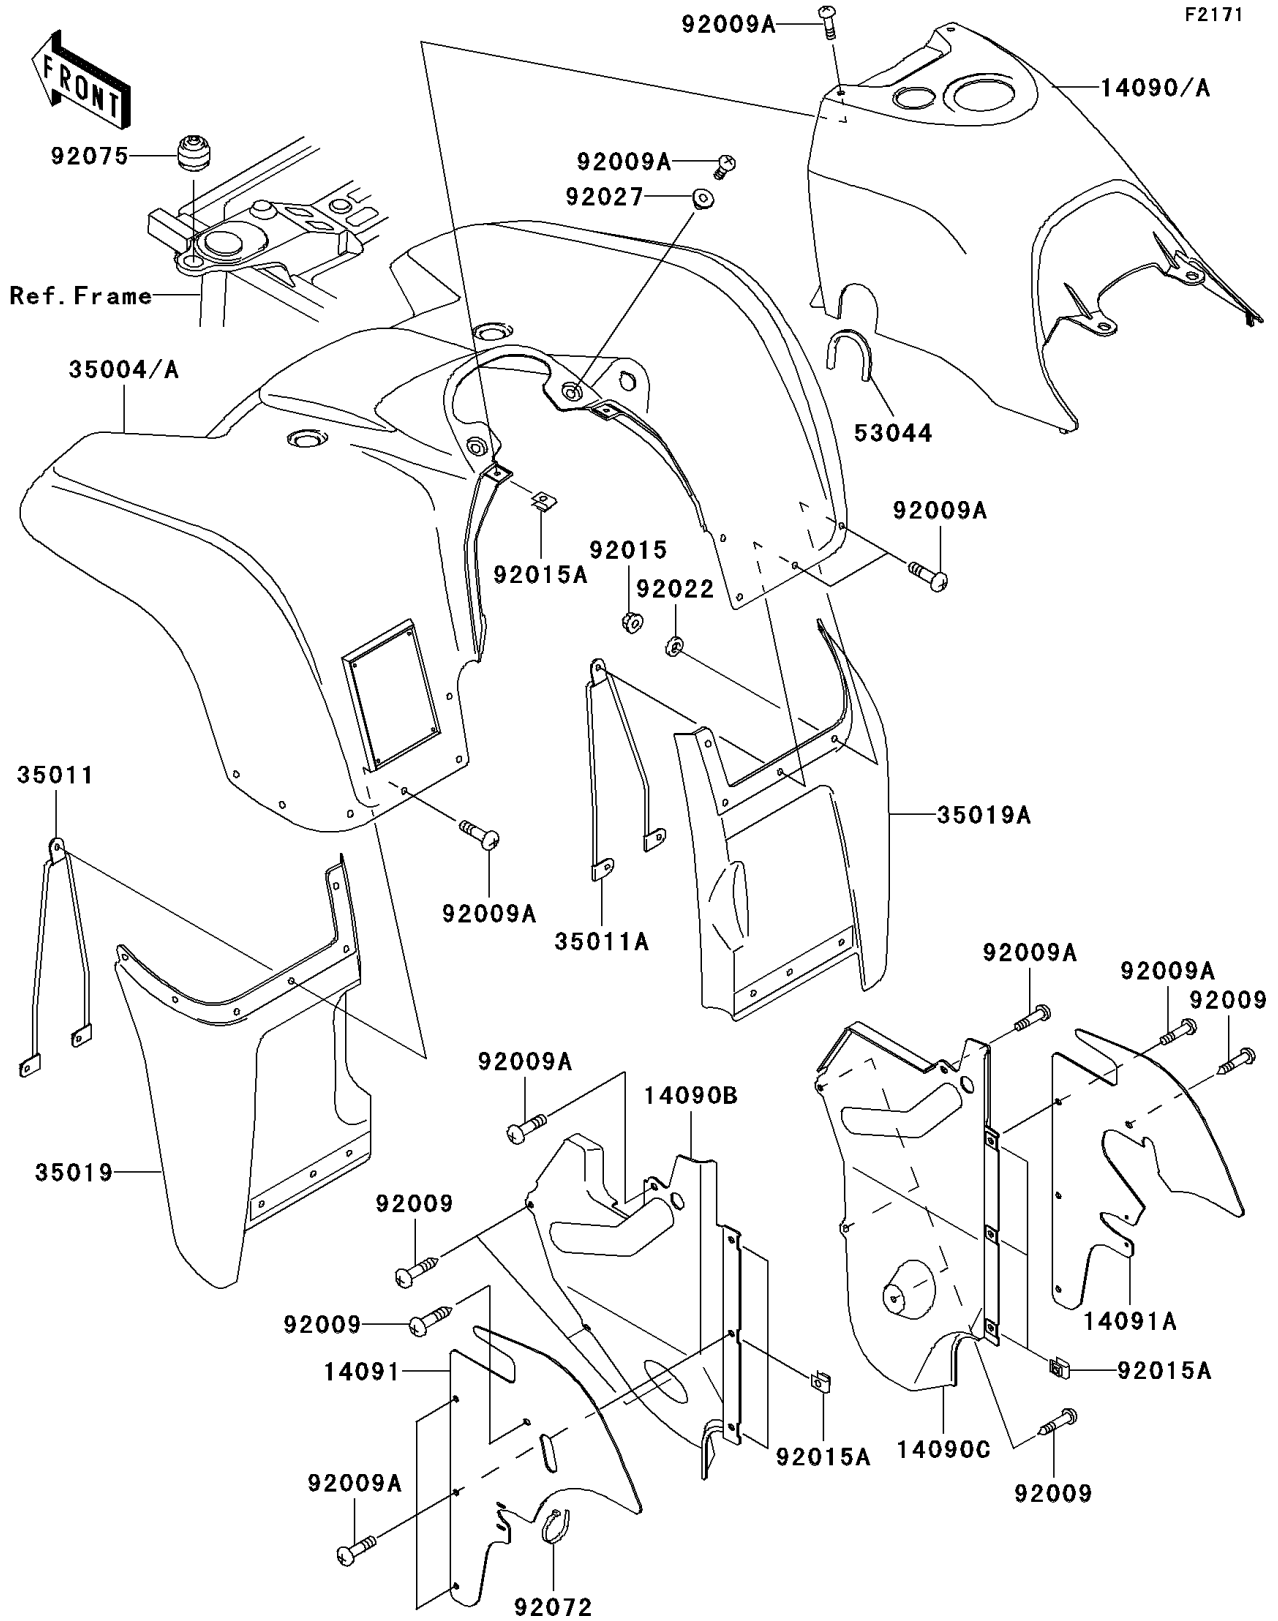

2001 Prairie 400 4X4 PARTS DIAGRAM

Front Fender(s)

2001 Prairie 400 4X4 PARTS LIST

Front Fender(s)

ITEM NAME	PART NUMBER	QUANTITY
COVER,FUEL TANK,H.GREEN (Ref # 14090)	14090-1666-6A	1
COVER,FUEL TANK,F.RED (Ref # 14090A)	14090-1666-6L	1
COVER,INNER FLAP,LH (Ref # 14090B)	14090-1963	1
COVER,INNER FLAP,RH (Ref # 14090C)	14090-1964	1
COVER,INNER FLAP (Ref # 14091)	14091-1074	1
COVER,INNER FLAP (Ref # 14091A)	14091-1075	1
FENDER-FRONT,H.GREEN (Ref # 35004)	35004-1378-6A	1
FENDER-FRONT,F.RED (Ref # 35004A)	35004-1378-6L	1
STAY,FRONT FLAP,LH (Ref # 35011)	35011-1761	1
STAY,FRONT FLAP,RH (Ref # 35011A)	35011-1784	1
FLAP,FR,LH,F.BLACK (Ref # 35019)	35019-1338-6Z	1
FLAP,FR,RH,F.BLACK (Ref # 35019A)	35019-1339-6Z	1
TRIM,L=150 (Ref # 53044)	53044-1303	1
SCREW,TAPPING,6X16 (Ref # 92009)	92009-1166	8
SCREW,6X16 (Ref # 92009A)	92009-1621	24
NUT,LOCK,FLANGED,6MM (Ref # 92015)	92015-1675	10
NUT,CLAMP,6MM (Ref # 92015A)	92015-1678	8
WASHER,6.5X16X1.0 (Ref # 92022)	92022-1093	10
COLLAR,L=4.7 (Ref # 92027)	92027-1964	2
BAND,L=149 (Ref # 92072)	92072-031	1
DAMPER (Ref # 92075)	92075-1744	2