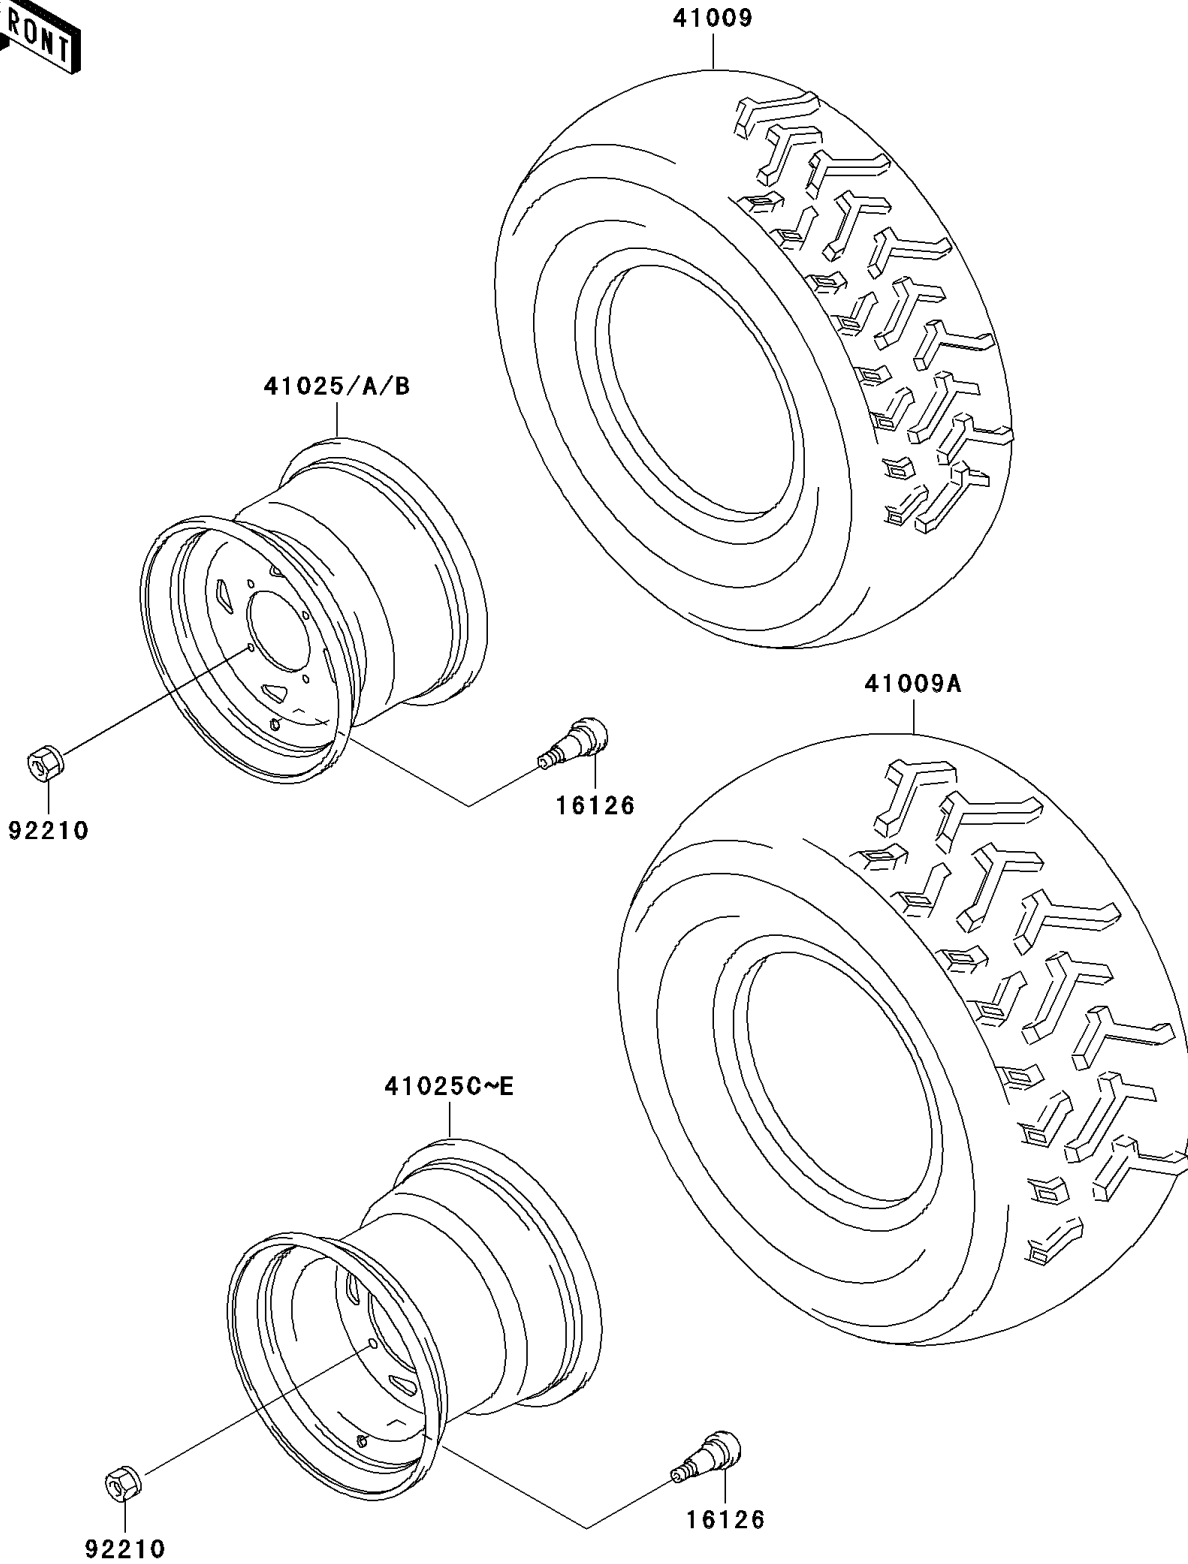

2001 Prairie 400 4X4 PARTS DIAGRAM

Wheels/Tires

F2210

2001 Prairie 400 4X4 PARTS LIST

Wheels/Tires

ITEM NAME	PART NUMBER	QUANTITY
VALVE (Ref # 16126)	16126-4001	4
TIRE,FR,AT25X8-12,KT121A(D) (Ref # 41009)	41009-1117	2
TIRE,RR,AT25X11-10,KT125(D) (Ref # 41009A)	41009-1118	2
RIM,FR,12X6.0,P.C.GRAY (Ref # 41025)	41025-1375-CQ	2
RIM,FR,12X6.0,SILVER (Ref # 41025B)	41025-1375-5A	2
RIM,RR,10X8.5,P.C.GRAY (Ref # 41025C)	41025-1376-CQ	2
RIM,RR,10X8.5,SILVER (Ref # 41025E)	41025-1376-5A	2
NUT,LOCK,10MM (Ref # 92210)	92210-1204	16