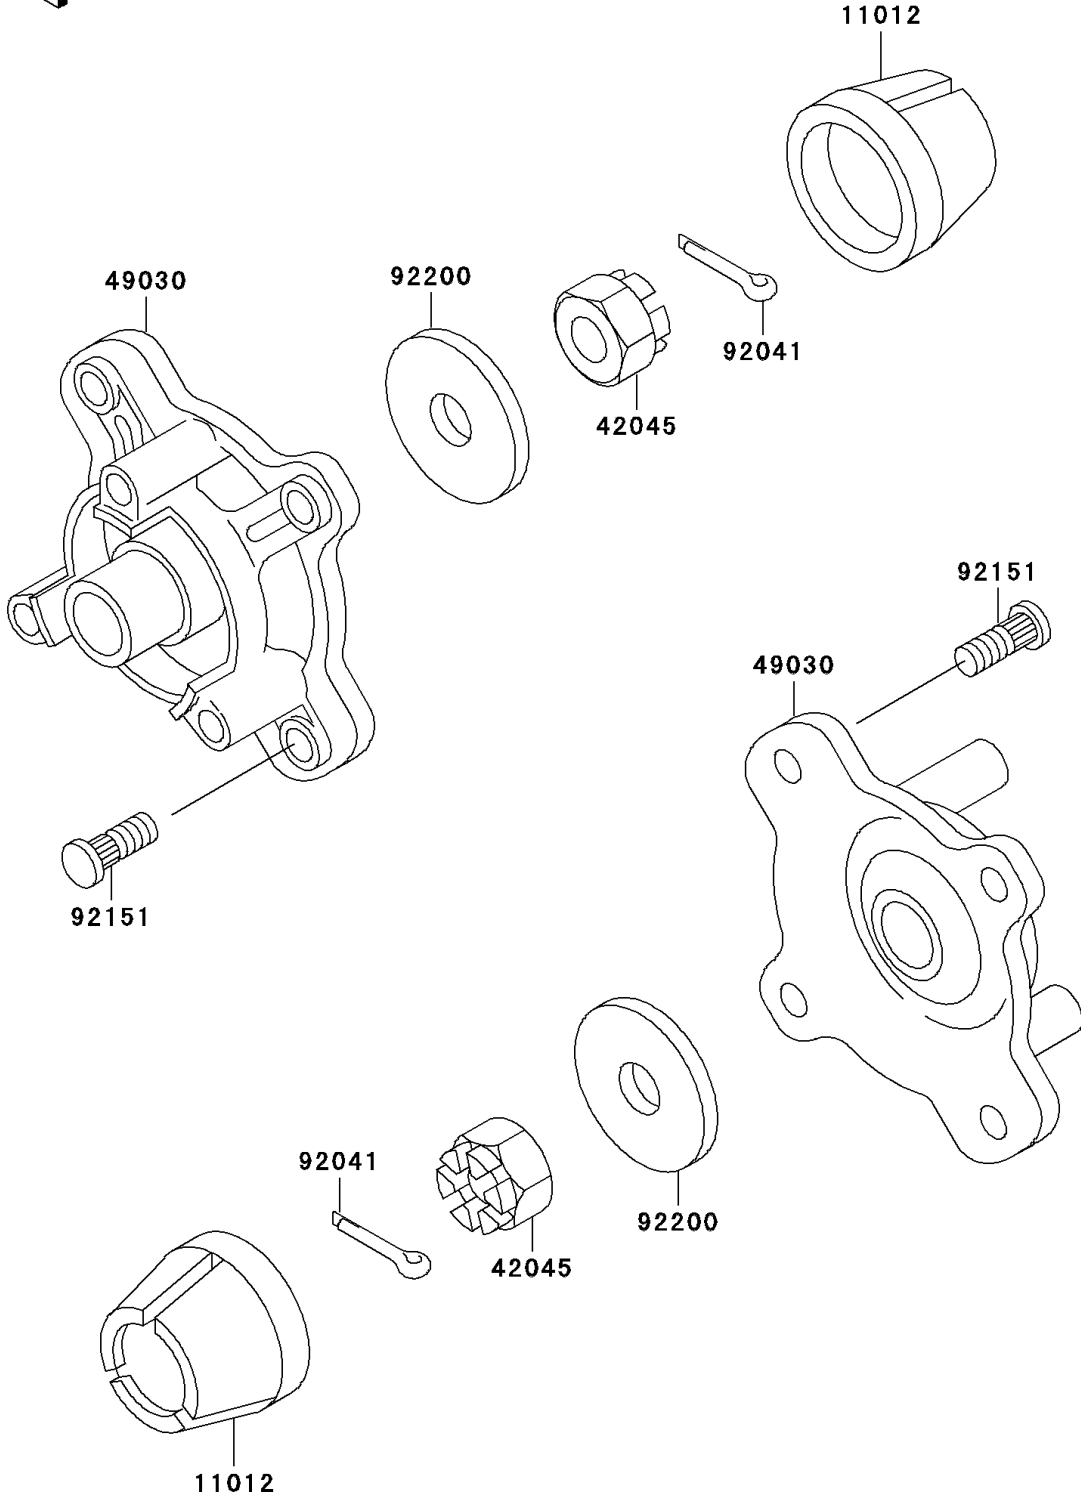

2001 Prairie 400 4X4 PARTS DIAGRAM

Front Hub

F2230

2001 Prairie 400 4X4 PARTS LIST

Front Hub

ITEM NAME	PART NUMBER	QUANTITY
CAP,WHEEL (Ref # 11012)	11012-1969	2
NUT,CASTLE,18MM (Ref # 42045)	42045-018	2
HUB,FR (Ref # 49030)	49030-1116	2
COTTER,4.0X35 (Ref # 92041)	92041-1053	2
BOLT,10X29.5 (Ref # 92151)	92151-1392	8
WASHER,18.5X52X4.5 (Ref # 92200)	92200-1474	2