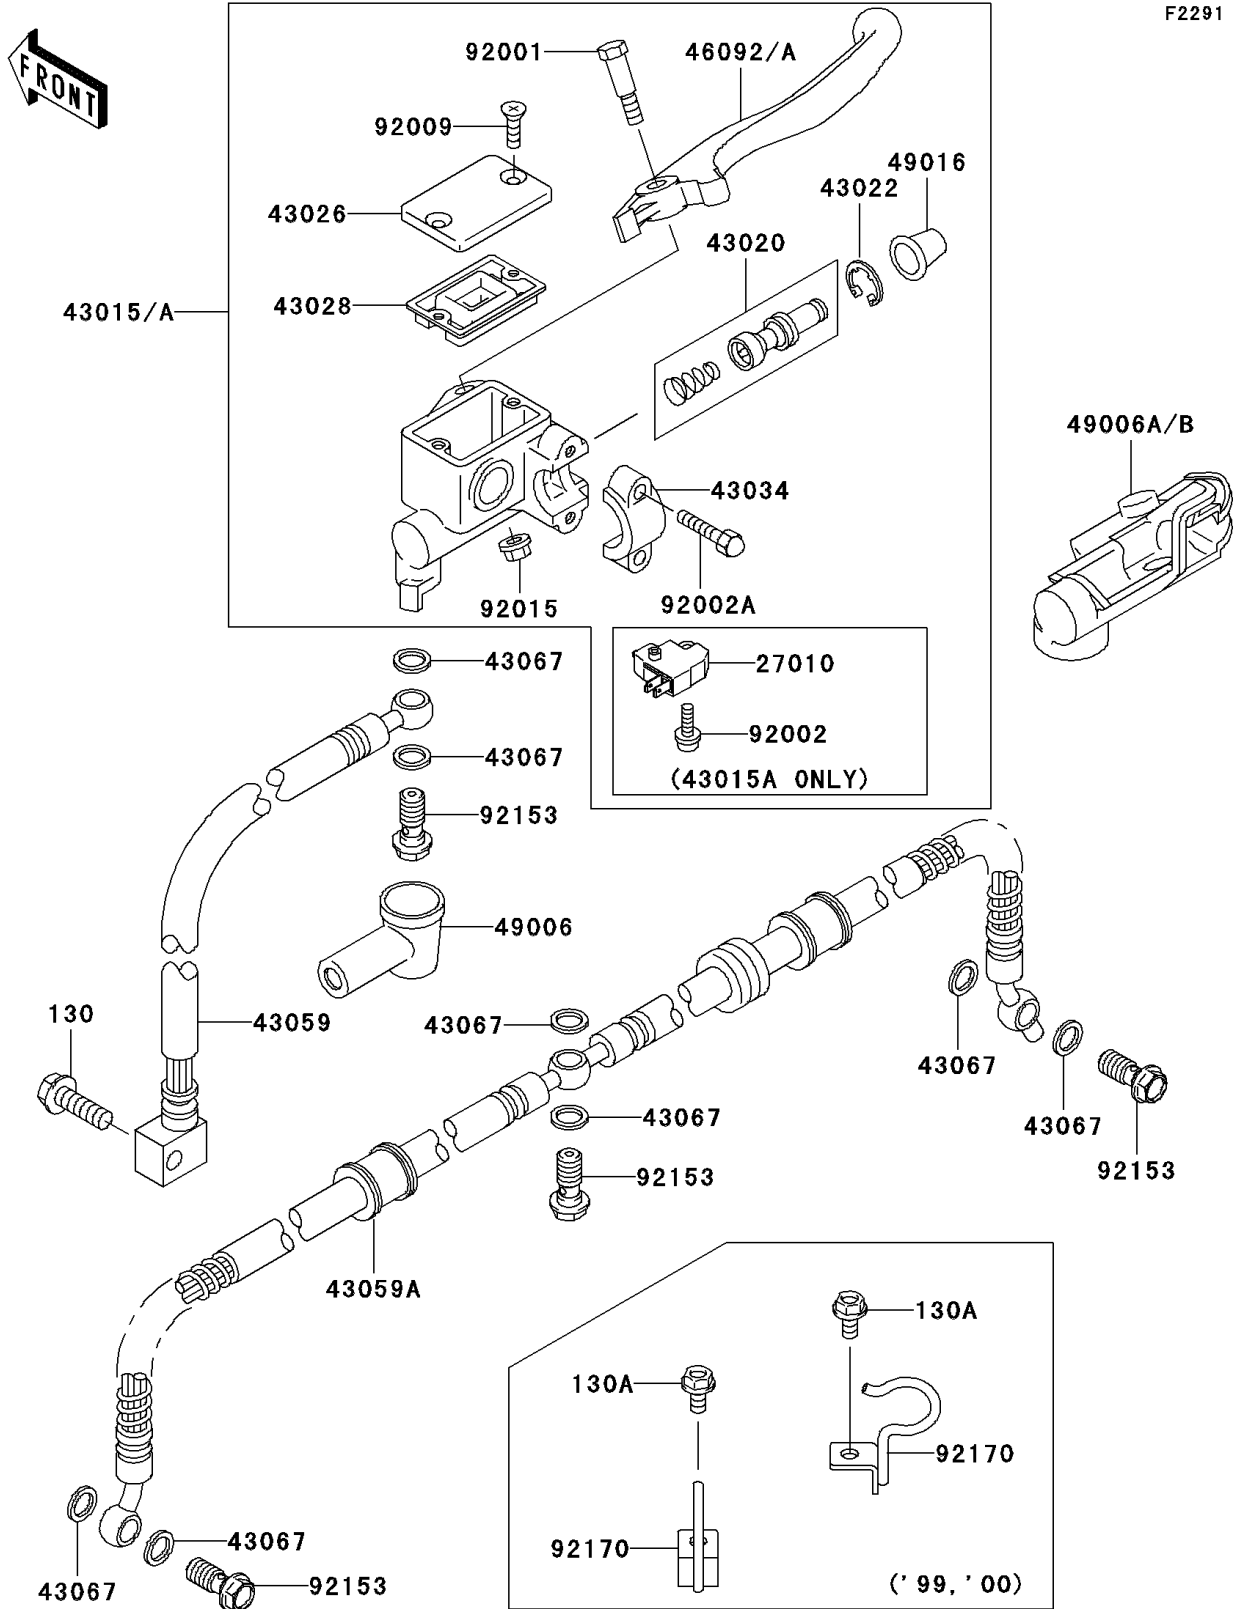

# 2000 Prairie 400 4X4 PARTS DIAGRAM

## Front Master Cylinder

F2291

# 2000 Prairie 400 4X4 PARTS LIST

Front Master Cylinder

ITEM NAME	PART NUMBER	QUANTITY
-----------	-------------	----------