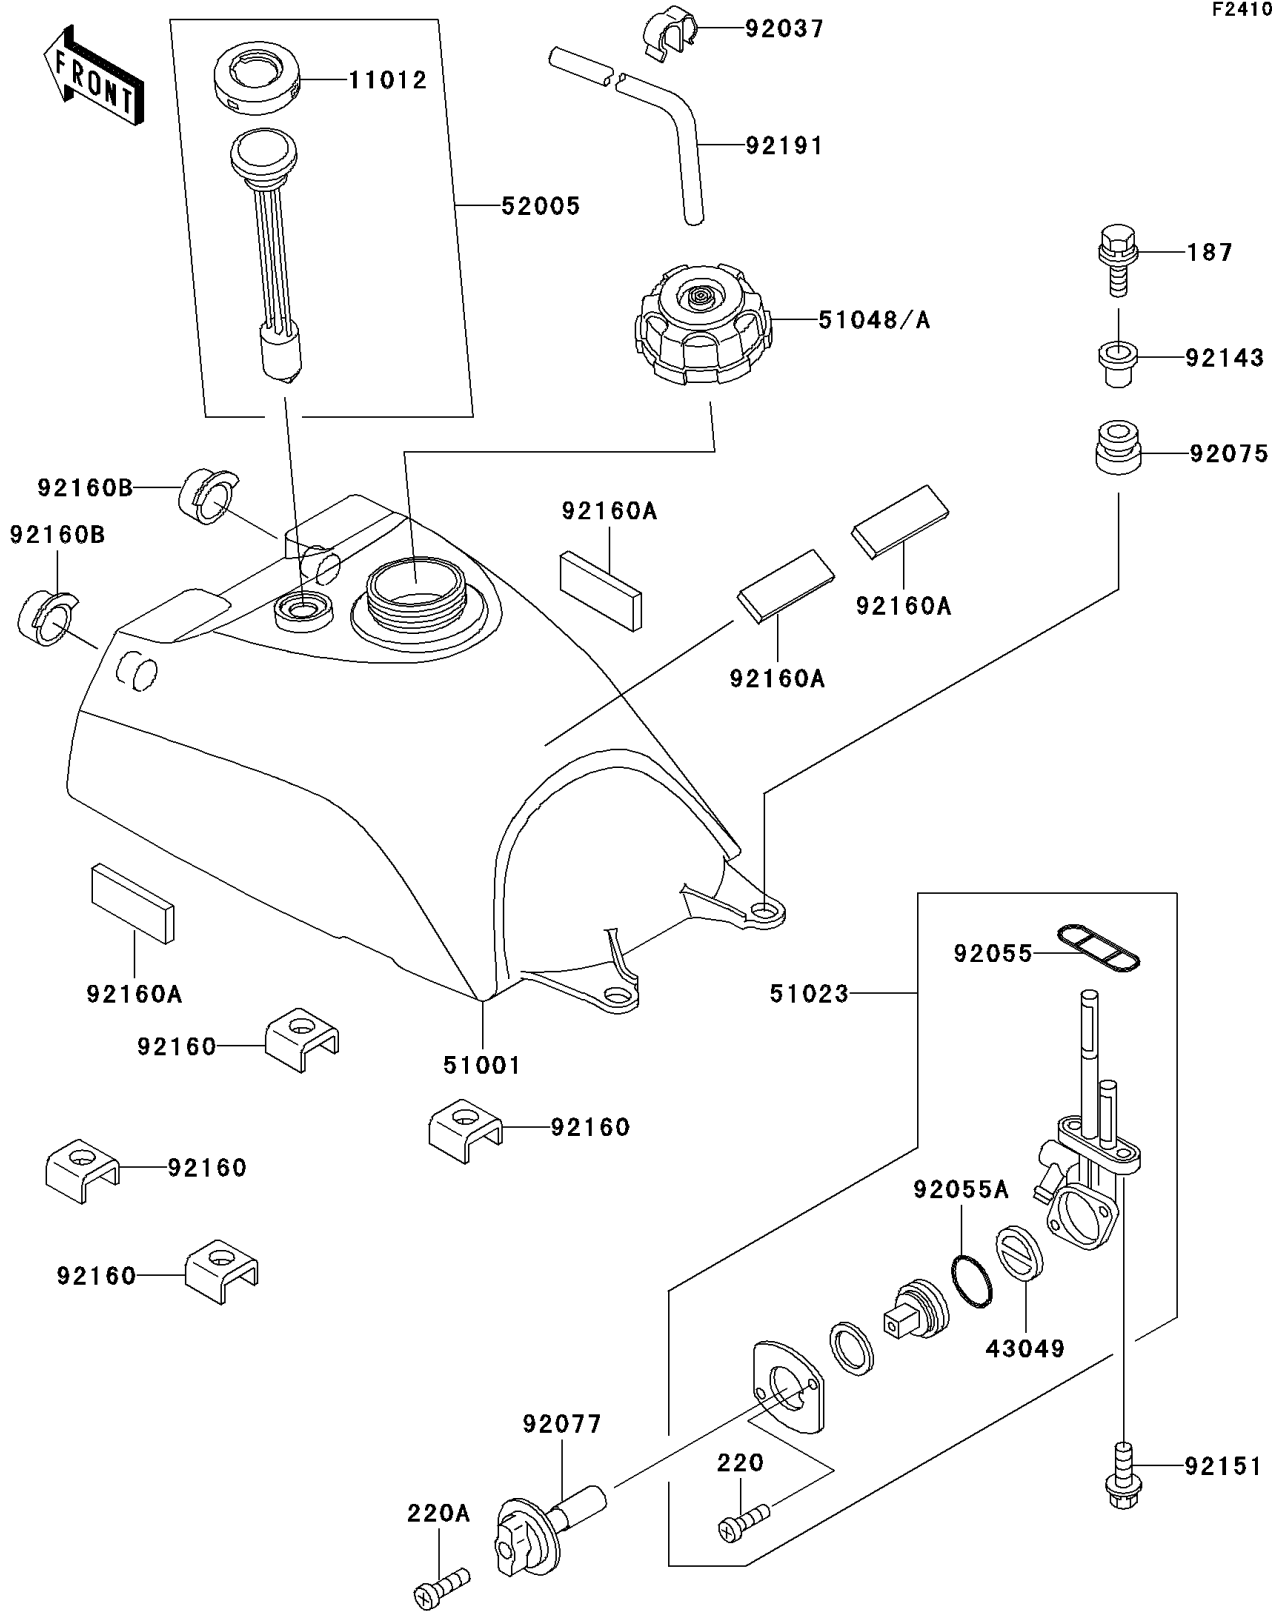

2000 Prairie 400 4X4 PARTS DIAGRAM

Fuel Tank

F2410

2000 Prairie 400 4X4 PARTS LIST

Fuel Tank

ITEM NAME	PART NUMBER	QUANTITY
BOLT-UPSET-WSP,6X35 (Ref # 187)	187G0635	2
SCREW-PAN-CROS,3X8 (Ref # 220)	220B0308	2
SCREW-PAN-CROS,4X25,BLACK (Ref # 220A)	220C0425	1
CAP,FUEL GAUGE (Ref # 11012)	11012-1627	1
PACKING,TAP VALVE (Ref # 43049)	43049-1066	1
TANK-COMP-FUEL (Ref # 51001)	51001-1500	1
TAP-ASSY,FUEL (Ref # 51023)	51023-1254	1
CAP-ASSY-TANK,FUEL (Ref # 51048)	51048-1127	1
GAUGE,FUEL (Ref # 52005)	52005-1121	1
CLAMP (Ref # 92037)	92037-1458	2
RING-O,FUEL TAP PACKING (Ref # 92055)	92055-1112	1
RING-O,TAP LEVER (Ref # 92055A)	92055-1419	1
DAMPER (Ref # 92075)	92075-1787	2
KNOB,FUEL TAP (Ref # 92077)	92077-1098	1
COLLAR,L=19.6 (Ref # 92143)	92143-1100	2
BOLT,6X14 (Ref # 92151)	92151-1198	2
DAMPER (Ref # 92160)	92160-1773	4
DAMPER (Ref # 92160A)	92160-1834	4
DAMPER (Ref # 92160B)	92160-1909	2
TUBE,5X9.4X450 (Ref # 92191)	92191-1107	1