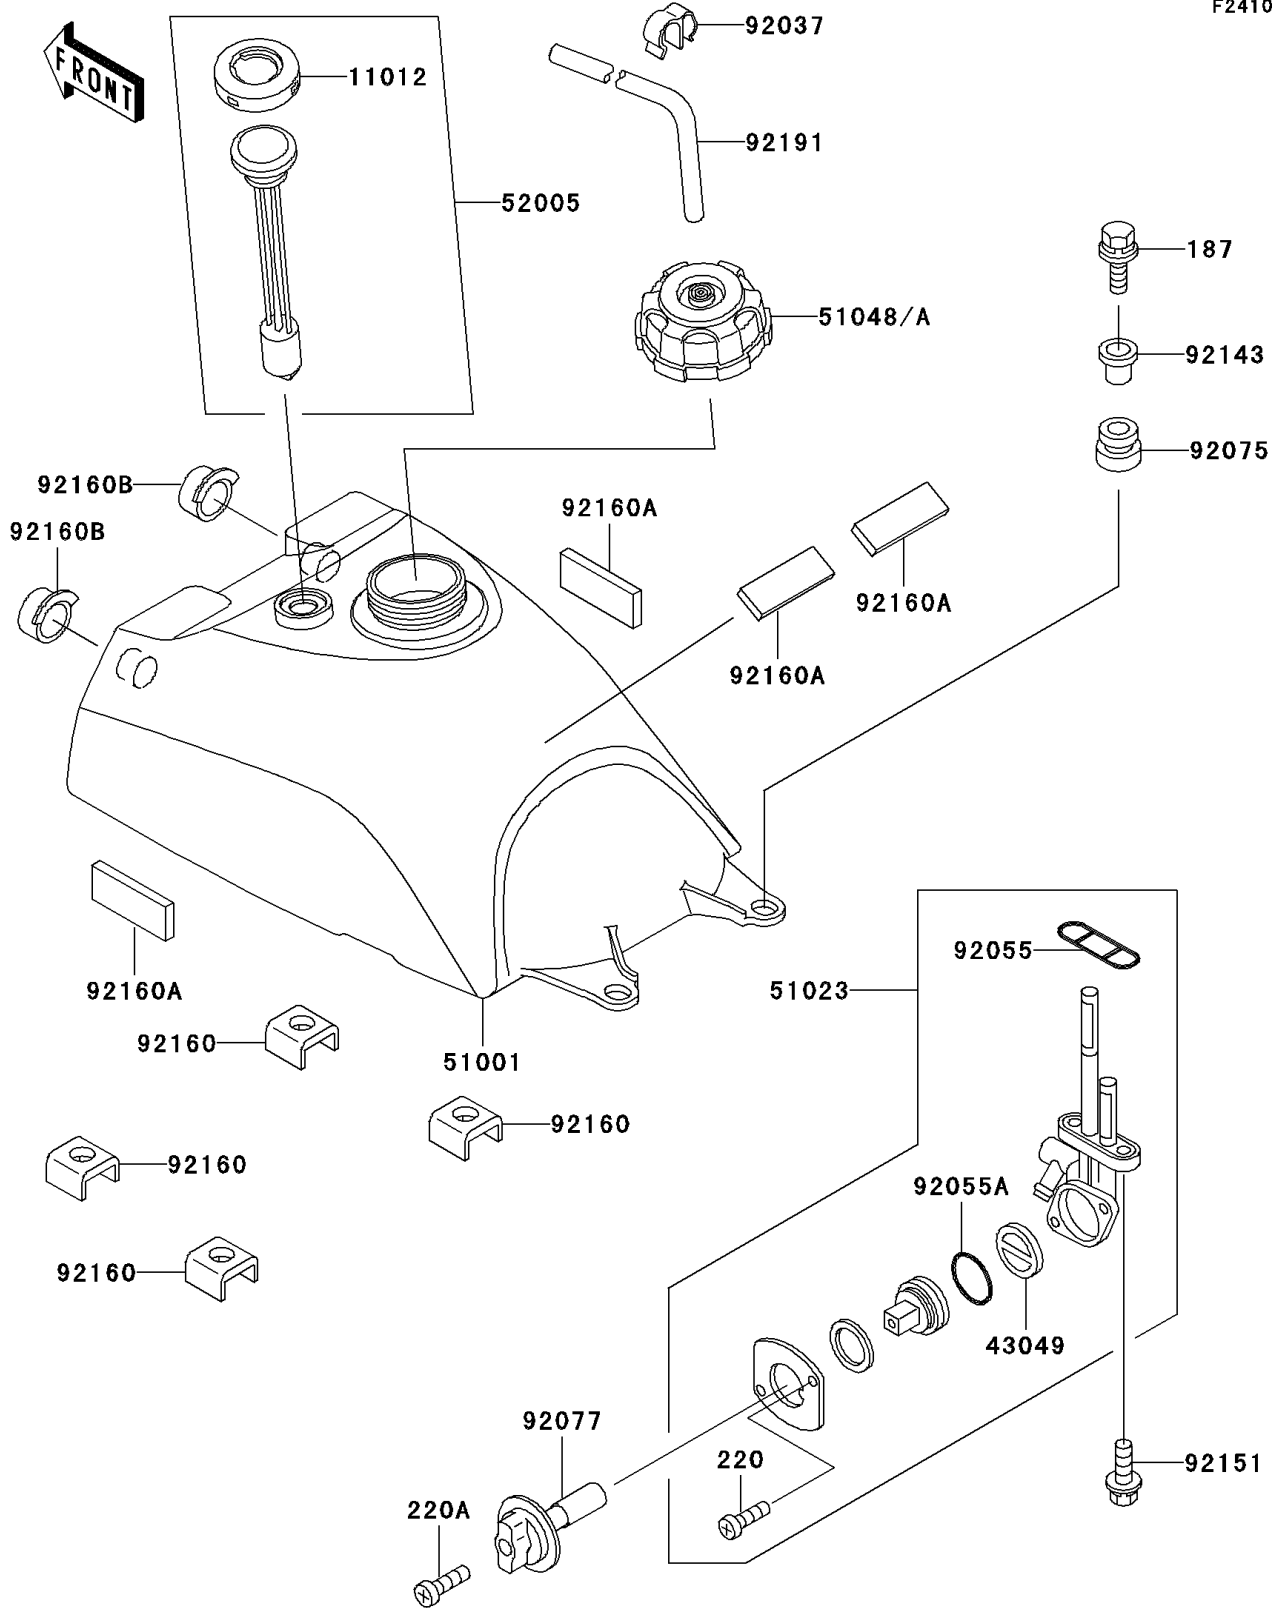

2000 Prairie 400 4X4 PARTS DIAGRAM

Fuel Tank

F2410

2000 Prairie 400 4X4 PARTS LIST

Fuel Tank

ITEM NAME	PART NUMBER	QUANTITY
-----------	-------------	----------