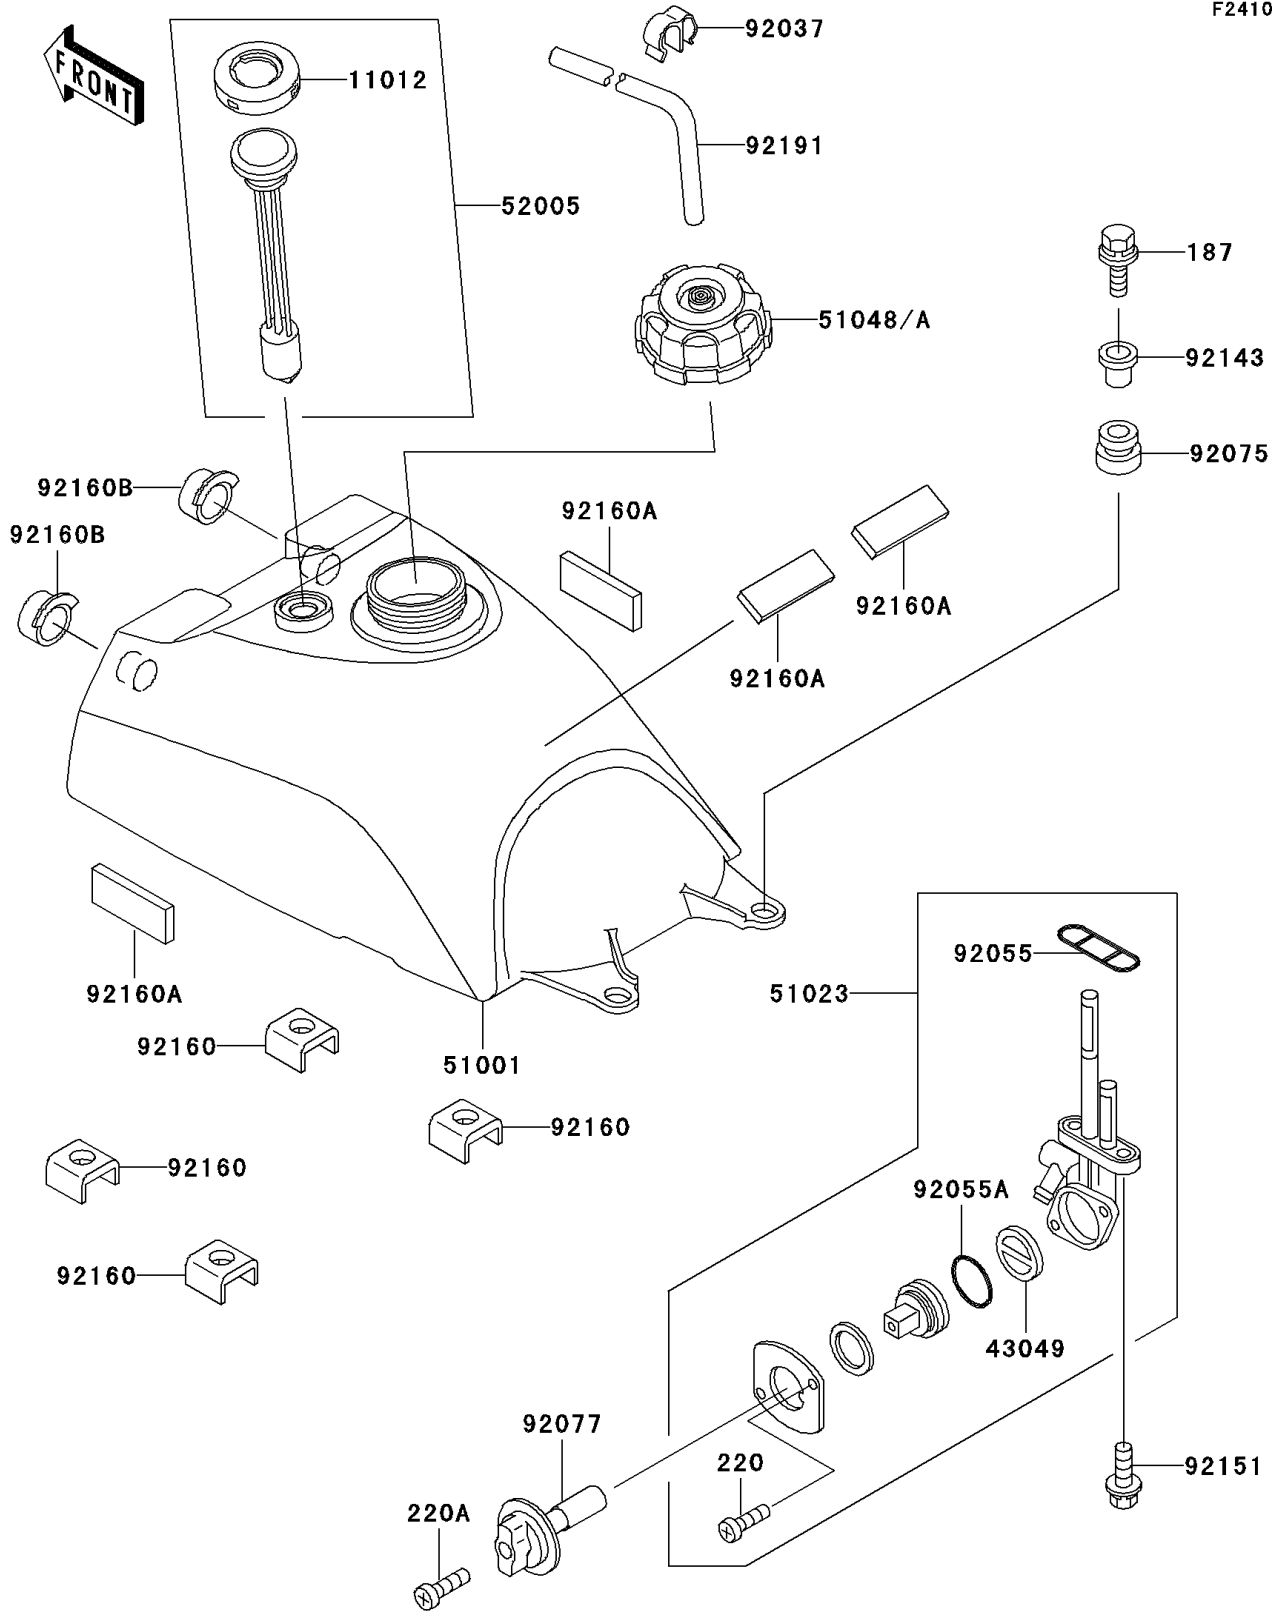

2001 Prairie 400 4X4 PARTS DIAGRAM

Fuel Tank

F2410

2001 Prairie 400 4X4 PARTS LIST

Fuel Tank

ITEM NAME	PART NUMBER	QUANTITY
BOLT-UPSET-WSP,6X35 (Ref # 187)	187G0635	2
SCREW-PAN-CROS,3X8 (Ref # 220)	220B0308	2
SCREW-PAN-CROS,4X25,BLACK (Ref # 220A)	220C0425	1
CAP,FUEL GAUGE (Ref # 11012)	11012-1627	1
PACKING,TAP VALVE (Ref # 43049)	43049-1066	1
TANK-COMP-FUEL (Ref # 51001)	51001-1500	1
TAP-ASSY,FUEL (Ref # 51023)	51023-1254	1
CAP-ASSY-TANK,FUEL (Ref # 51048)	51048-1127	1
GAUGE,FUEL (Ref # 52005)	52005-1121	1
CLAMP (Ref # 92037)	92037-1458	2
RING-O,FUEL TAP PACKING (Ref # 92055)	92055-1112	1
RING-O,TAP LEVER (Ref # 92055A)	92055-1419	1
DAMPER (Ref # 92075)	92075-1787	2
KNOB,FUEL TAP (Ref # 92077)	92077-1098	1
COLLAR,L=19.6 (Ref # 92143)	92143-1100	2
BOLT,6X14 (Ref # 92151)	92151-1198	2
DAMPER (Ref # 92160)	92160-1773	4
DAMPER (Ref # 92160A)	92160-1834	4
DAMPER (Ref # 92160B)	92160-1909	2
TUBE,5X9.4X450 (Ref # 92191)	92191-1107	1