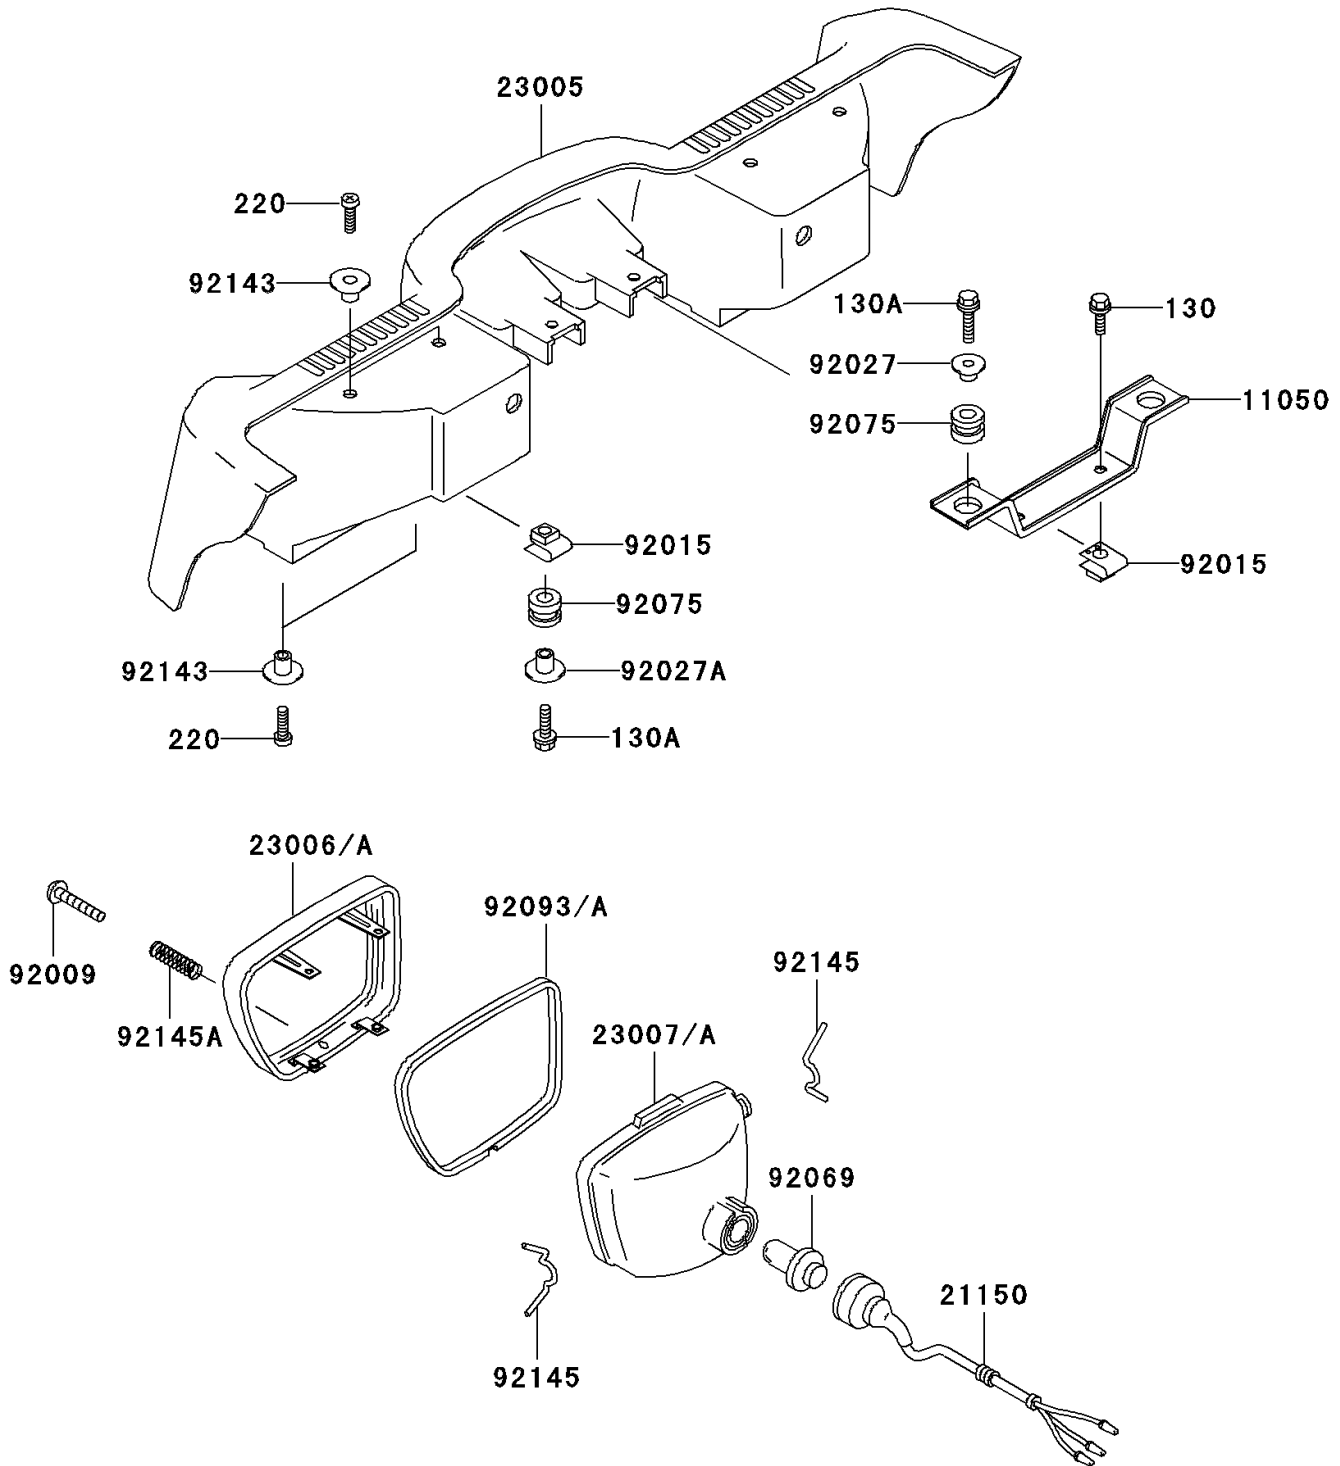

2001 Prairie 400 4X4 PARTS DIAGRAM

Headlight(s)

F2710

2001 Prairie 400 4X4 PARTS LIST

Headlight(s)

ITEM NAME	PART NUMBER	QUANTITY
BOLT-FLANGED,6X12 (Ref # 130)	130J0612	2
BOLT-FLANGED,6X25 (Ref # 130A)	130J0625	4
SCREW-PAN-CROS,5X16,BLACK (Ref # 220)	220C0516	8
BRACKET,HEAD LAMP COVER (Ref # 11050)	11050-1717	1
CORD-ASSY,HEAD LAMP (Ref # 21150)	21150-1060	2
BODY-COMP-HEAD LAMP,F.BLACK (Ref # 23005)	23005-1170-6Z	1
RIM-LAMP,LH (Ref # 23006)	23006-1075	1
RIM-LAMP,RH (Ref # 23006A)	23006-1076	1
LENS-COMP,HEAD LAMP,LH (Ref # 23007)	23007-1354	1
LENS-COMP,HEAD LAMP,RH (Ref # 23007A)	23007-1355	1
SCREW,TAPPING,4X30 (Ref # 92009)	92009-1139	2
NUT,CLAMP,6MM (Ref # 92015)	92015-1678	4
COLLAR,FLANGED,L=12.1,BLACK (Ref # 92027)	92027-1651	2
COLLAR,L=16.1 (Ref # 92027A)	92027-1847	2
BULB,12V 30/30W (Ref # 92069)	92069-1080	2
DAMPER (Ref # 92075)	92075-1690	4
SEAL,HEAD LAMP,LH (Ref # 92093)	92093-1481	1
SEAL,HEAD LAMP,RH (Ref # 92093A)	92093-1482	1
COLLAR (Ref # 92143)	92143-1234	8
SPRING (Ref # 92145)	92145-1190	4
SPRING (Ref # 92145A)	92145-1230	2