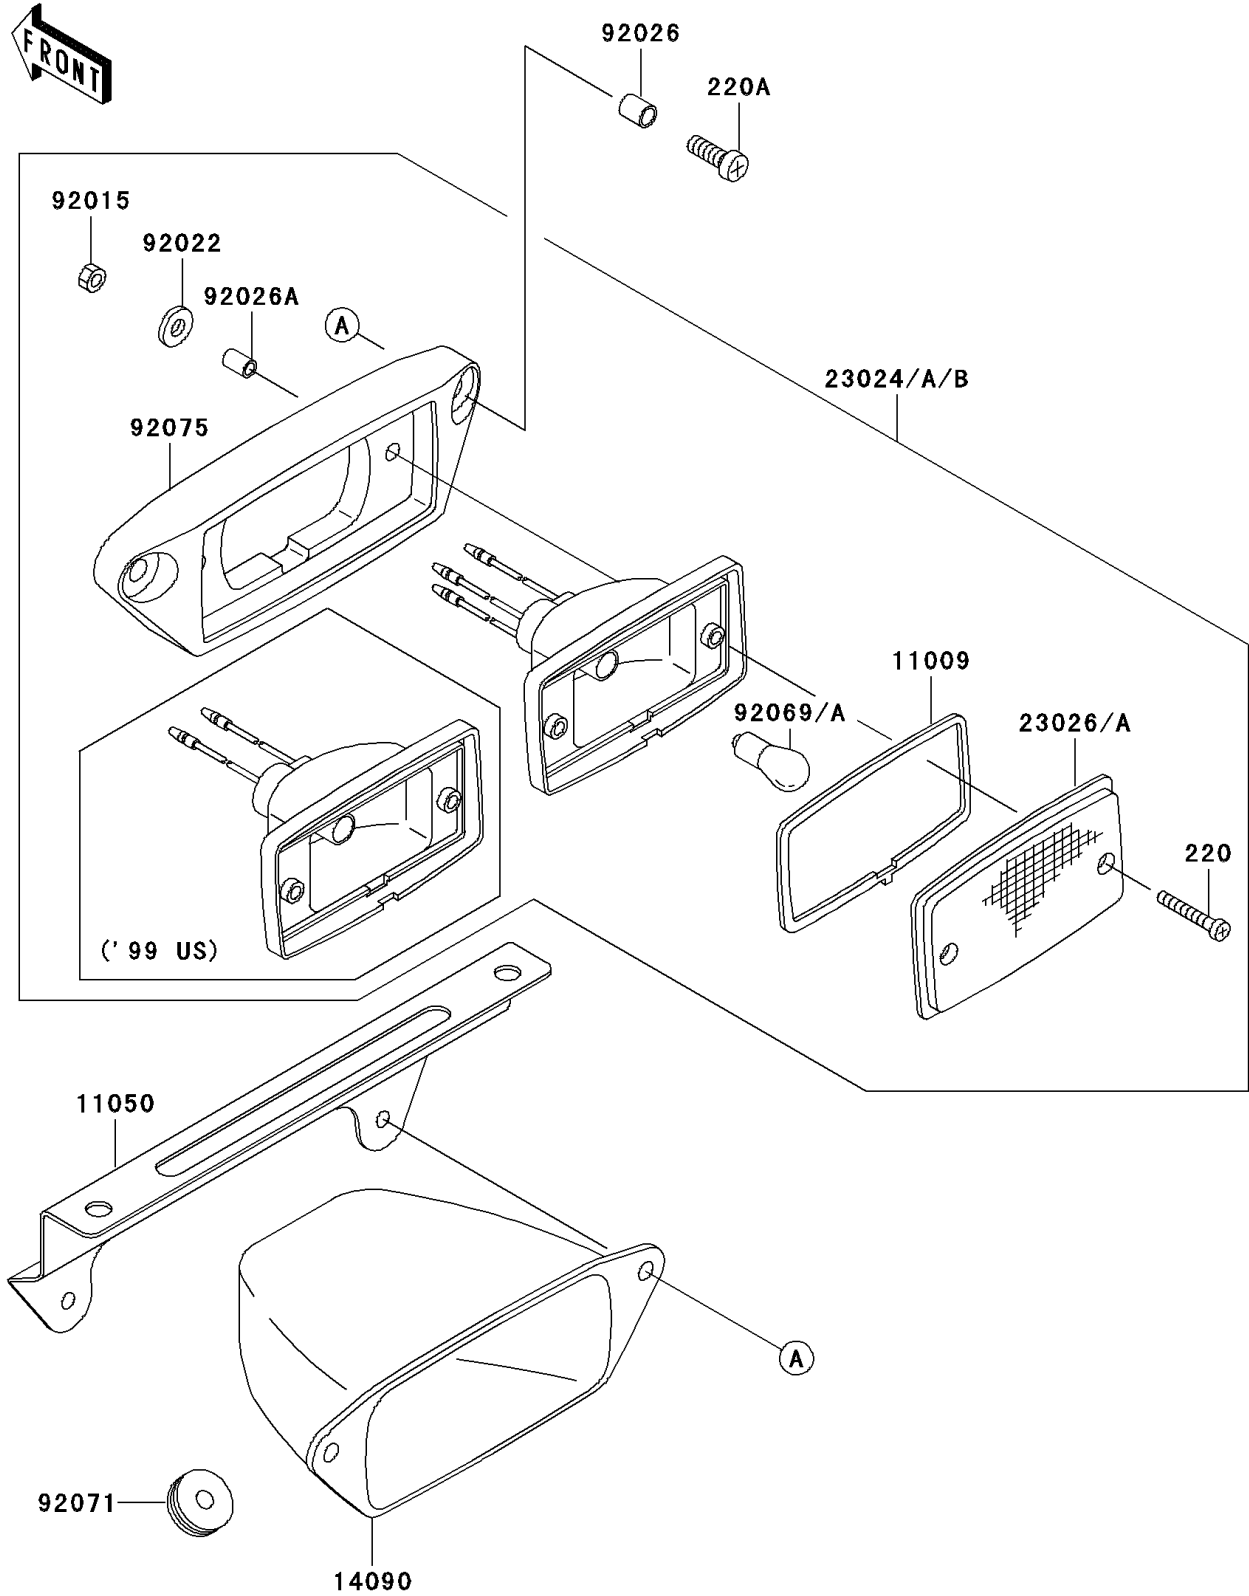

2001 Prairie 400 4X4 PARTS DIAGRAM

Taillight(s)

F2720

2001 Prairie 400 4X4 PARTS LIST

Taillight(s)

ITEM NAME	PART NUMBER	QUANTITY
SCREW-PAN-CROS,4X30 (Ref # 220)	220C0430	2
SCREW-PAN-CROS,6X20,BLACK (Ref # 220A)	220C0620	2
GASKET,TAIL LAMP (Ref # 11009)	11009-4004	1
BRACKET,TAIL LAMP (Ref # 11050)	11050-1718	1
COVER,TAIL LAMP (Ref # 14090)	14090-1911	1
LAMP-ASSY-TAIL (Ref # 23024B)	23024-1131	1
LENS,TAIL LAMP (Ref # 23026)	23026-1239	1
NUT,4MM (Ref # 92015)	92015-1550	2
WASHER,PLAIN,4MM (Ref # 92022)	92022-1762	2
SPACER,6.3X8.3X10 (Ref # 92026)	92026-1260	2
SPACER,4.5X6.5X10 (Ref # 92026A)	92026-1261	2
BULB,12V 27/8W (Ref # 92069)	92069-059	1
GROMMET,SENSOR LEAD (Ref # 92071)	92071-1058	1
DAMPER,TAIL LAMP (Ref # 92075)	92075-1782	1