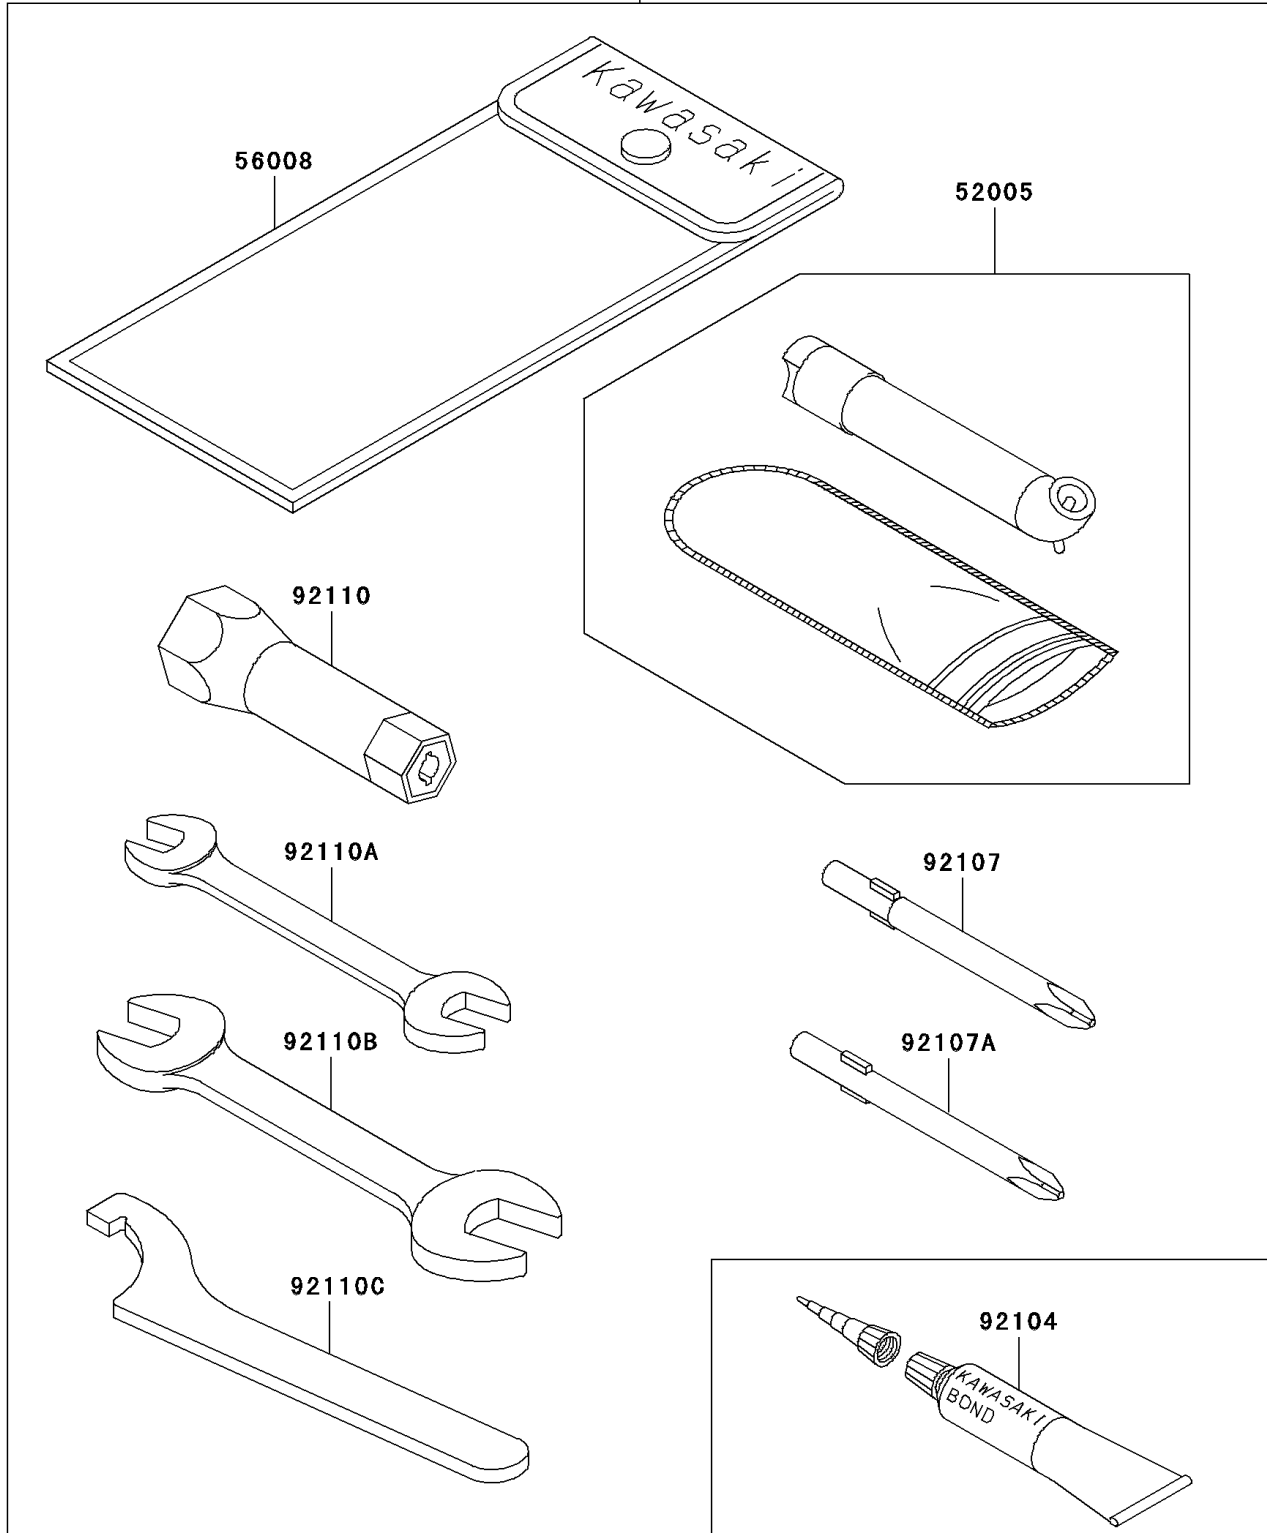

# 2001 Prairie 400 4X4 PARTS DIAGRAM

Owner's Tools

56007

F2810

## 2001 Prairie 400 4X4 PARTS LIST

### Owner's Tools

ITEM NAME	PART NUMBER	QUANTITY
GAUGE,AIR (Ref # 52005)	52005-1082	1
TOOL-KIT (Ref # 56007)	56007-1407	1
BAG,TOOL (Ref # 56008)	56008-1007	1
GASKET-LIQUID,TUBE,100G,SILVER (Ref # 92104)	92104-002	1
TOOL-DRIVER,#3PHILLIPS (Ref # 92107)	92107-005	1
TOOL-DRIVER,#2PHILLIPS (Ref # 92107A)	92107-1053	1
TOOL-WRENCH,BOX,18MM (Ref # 92110)	92110-1109	1
TOOL-WRENCH,OPEN END,10X12 (Ref # 92110A)	92110-1152	1
TOOL-WRENCH,OPEN END,14X17 (Ref # 92110B)	92110-1153	1
TOOL-WRENCH,HOOK (Ref # 92110C)	92110-1173	1