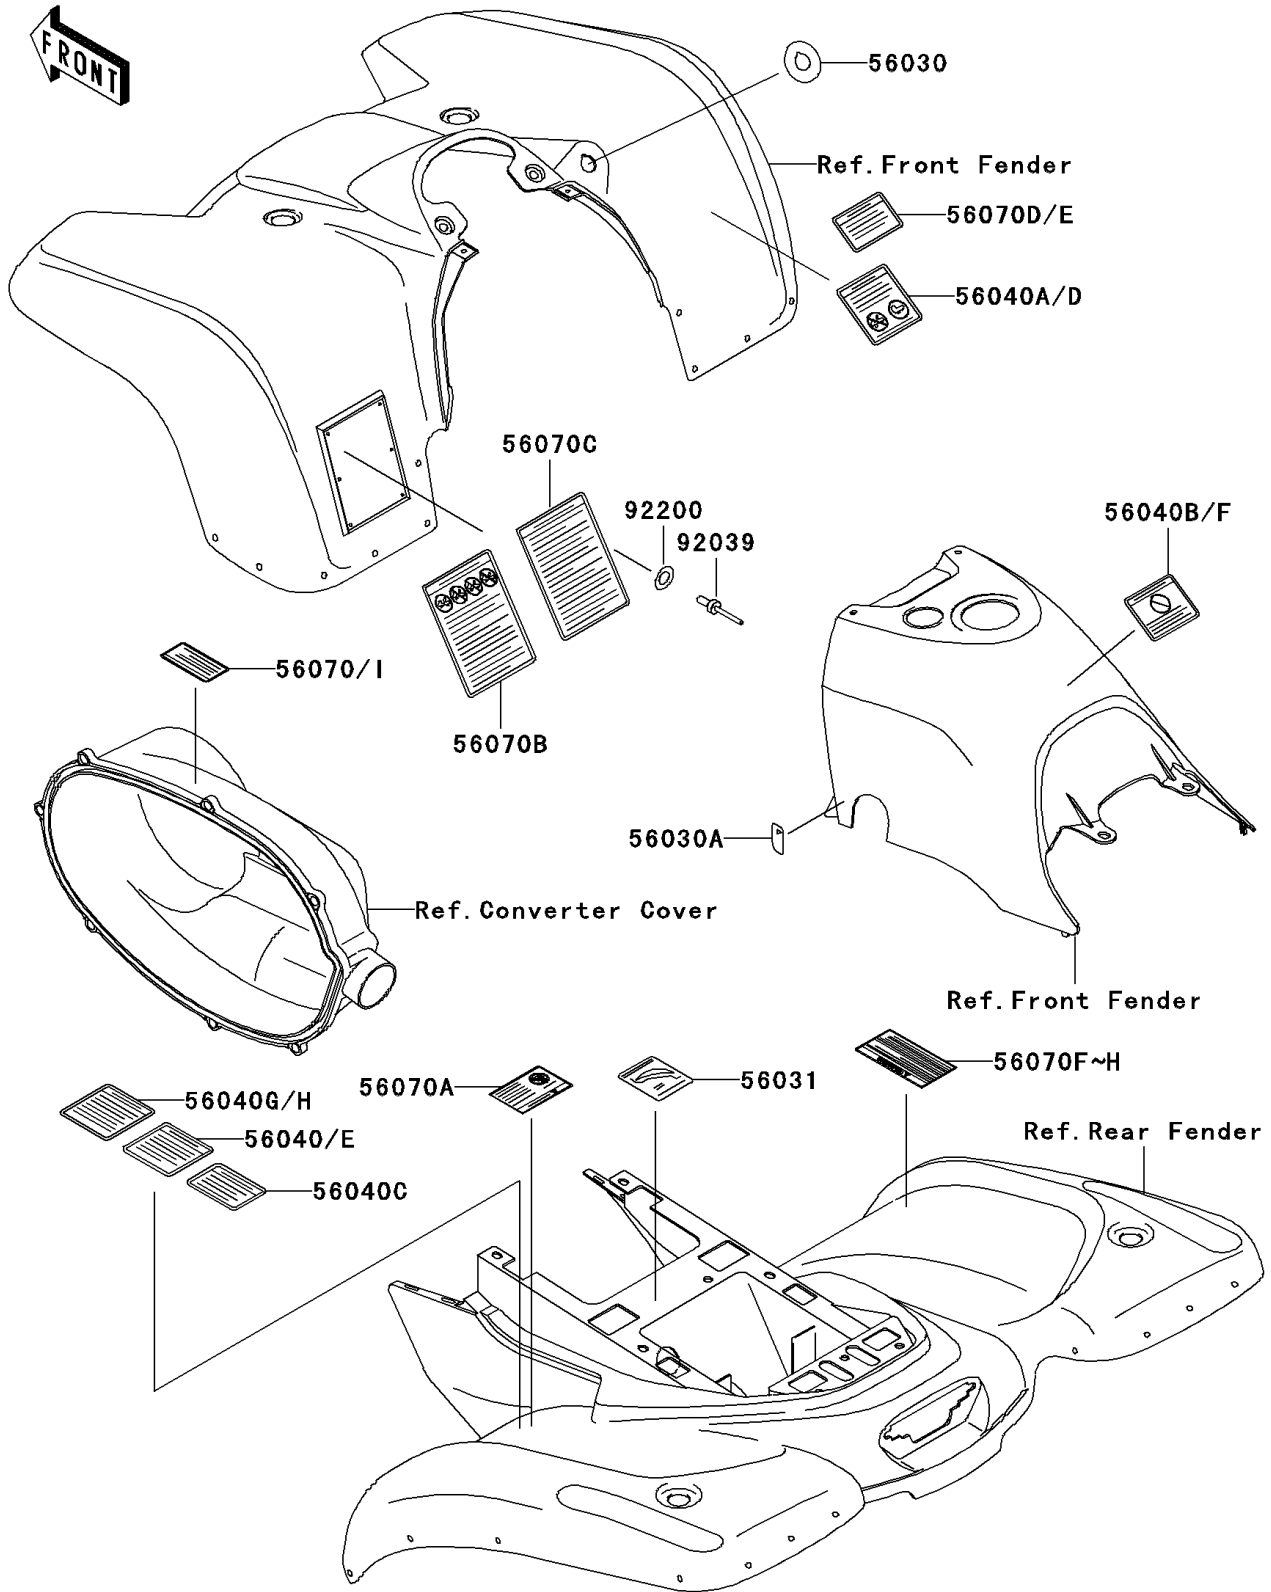

2001 Prairie 400 4X4 PARTS DIAGRAM

Labels

F2860

2001 Prairie 400 4X4 PARTS LIST

Labels

ITEM NAME	PART NUMBER	QUANTITY
LABEL,IGNITION SWITCH (Ref # 56030)	56030-1086	1
LABEL,FUEL TAP (Ref # 56030A)	56030-1185	1
LABEL-WARNING,TIRE PRESSURE (Ref # 56040)	56040-1257	1
LABEL-WARNING,TRANSPORT (Ref # 56040A)	56040-1261	1
LABEL-WARNING,UNDER 16 (Ref # 56040B)	56040-1276	1
LABEL-WARNING,MAX VEHICLE LOAD (Ref # 56040G)	56040-1331	1
LABEL-WARNING,CVT COVER (Ref # 56070)	56070-1132	1
LABEL-WARNING,SERIOUS INJURY (Ref # 56070B)	56070-1151	1
LABEL-WARNING,SHIFT LEVER (Ref # 56070D)	56070-1170	1
LABEL-WARNING,DRIVE BELT (Ref # 56070F)	56070-1243	1
RIVET,3.2X8 (Ref # 92039)	92039-3763	6
WASHER,3.5X8X1 (Ref # 92200)	92200-1251	6
LABEL-MANUAL,BATTERY VENT (Ref # 56031)	56031-1963	1
LABEL-WARNING,NO PASSENGER (Ref # 56040C)	56040-1280	1
LABEL-WARNING,TRANSPORT (Ref # 56040D)	56040-1283	1
LABEL-WARNING,TIRE PRESSURE (Ref # 56040E)	56040-1286	1
LABEL-WARNING,AGE (Ref # 56040F)	56040-1325	1
LABEL-WARNING,MAX VEHICLE LOAD (Ref # 56040H)	56040-1338	1
LABEL-WARNING,GENERAL (Ref # 56070C)	56070-1163	1
LABEL-WARNING (Ref # 56070E)	56070-1179	1
LABEL-WARNING,DRIVE BELT(FRENC (Ref # 56070G)	56070-1244	1