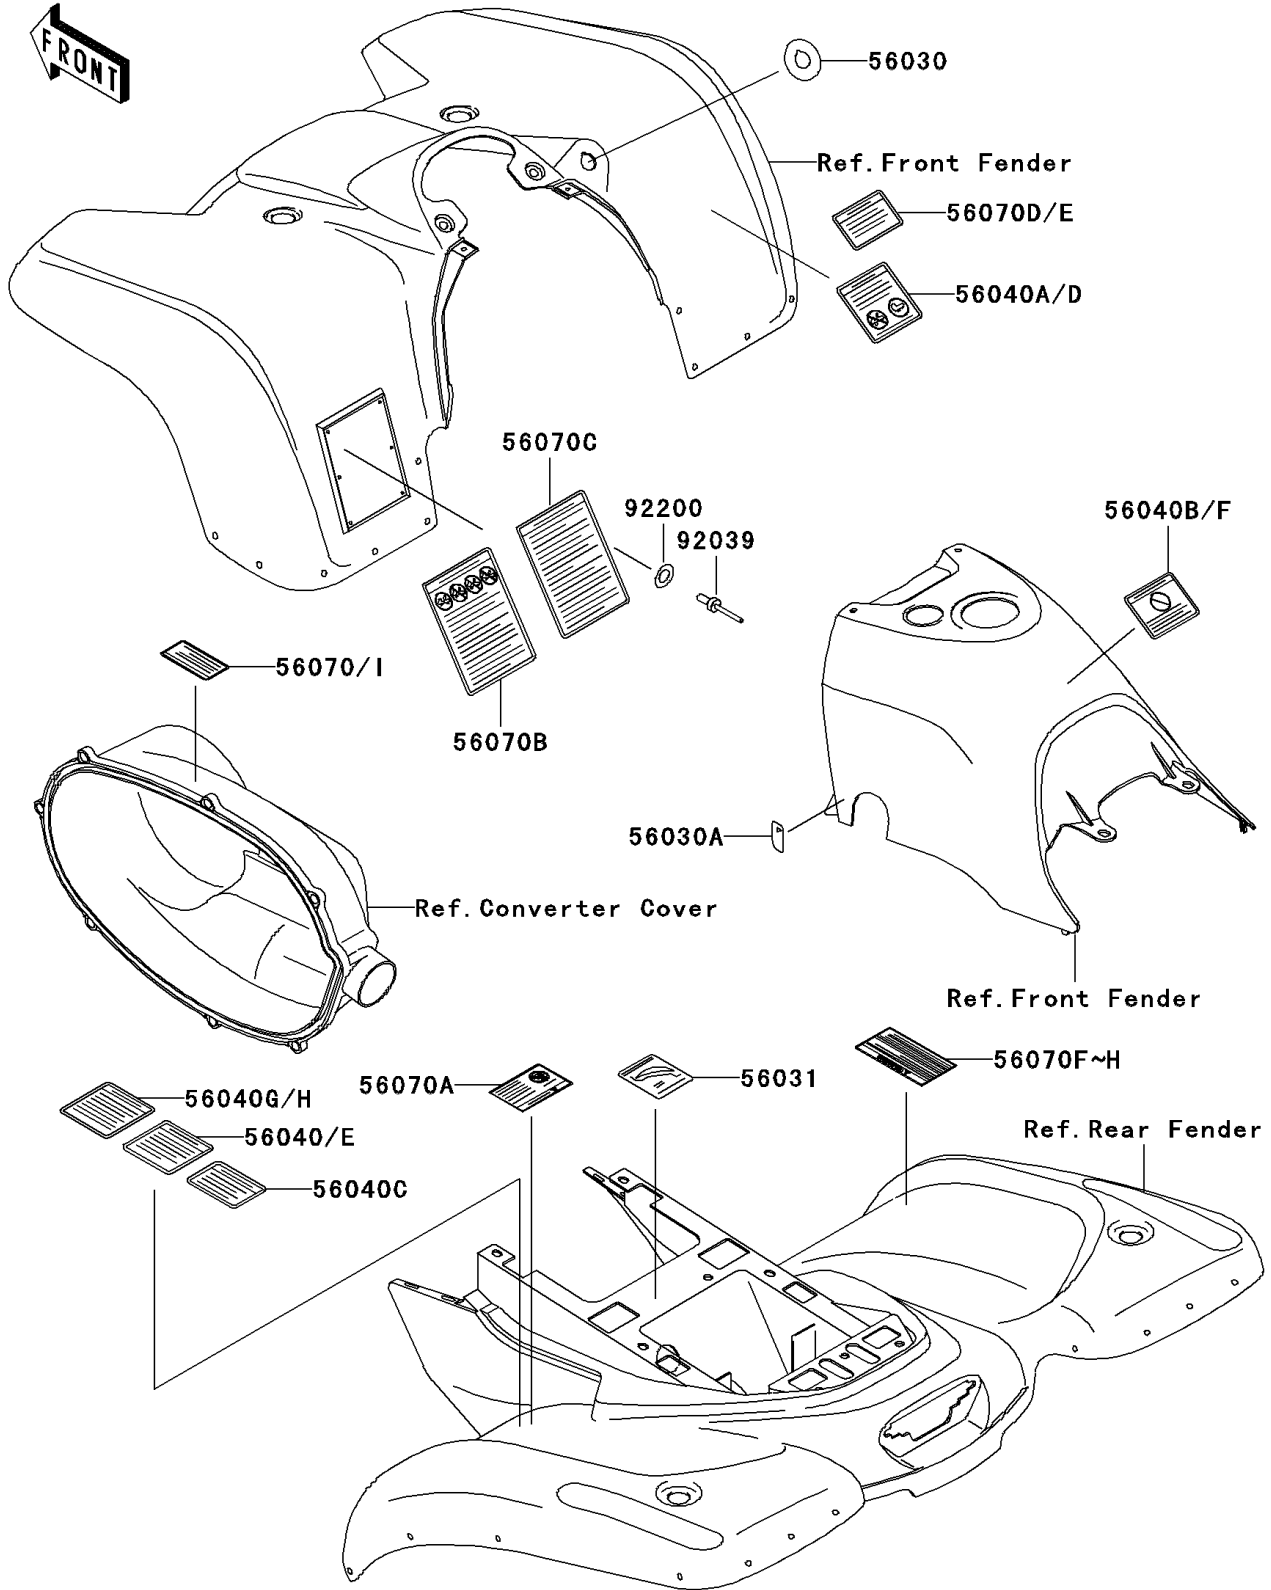

2002 Prairie 400 4X4 PARTS DIAGRAM

Labels

F2860

2002 Prairie 400 4X4 PARTS LIST

Labels

ITEM NAME	PART NUMBER	QUANTITY
LABEL,IGNITION SWITCH (Ref # 56030)	56030-1086	1
LABEL,FUEL TAP (Ref # 56030A)	56030-1185	1
LABEL-WARNING,TIRE PRESSURE (Ref # 56040)	56040-1257	1
LABEL-WARNING,TRANSPORT (Ref # 56040A)	56040-1261	1
LABEL-WARNING,UNDER 16 (Ref # 56040B)	56040-1276	1
LABEL-WARNING,MAX VEHICLE LOAD (Ref # 56040G)	56040-1331	1
LABEL-WARNING,SERIOUS INJURY (Ref # 56070B)	56070-1151	1
LABEL-WARNING,SHIFT LEVER (Ref # 56070D)	56070-1170	1
LABEL-WARNING,DRIVE BELT (Ref # 56070H)	56070-1254	1
LABEL-WARNING,CVT COVER (Ref # 56070I)	56070-1269	1
RIVET,3.2X8 (Ref # 92039)	92039-3763	6
WASHER,3.5X8X1 (Ref # 92200)	92200-1251	6
LABEL-MANUAL,BATTERY VENT (Ref # 56031)	56031-1963	1
LABEL-WARNING,NO PASSENGER (Ref # 56040C)	56040-1280	1
LABEL-WARNING,TRANSPORT (Ref # 56040D)	56040-1283	1
LABEL-WARNING,TIRE PRESSURE (Ref # 56040E)	56040-1286	1
LABEL-WARNING,AGE (Ref # 56040F)	56040-1325	1
LABEL-WARNING,MAX VEHICLE LOAD (Ref # 56040H)	56040-1338	1
LABEL-WARNING,GENERAL (Ref # 56070C)	56070-1163	1
LABEL-WARNING (Ref # 56070E)	56070-1179	1
LABEL-WARNING,DRIVE BELT(FRENC (Ref # 56070G)	56070-1244	1