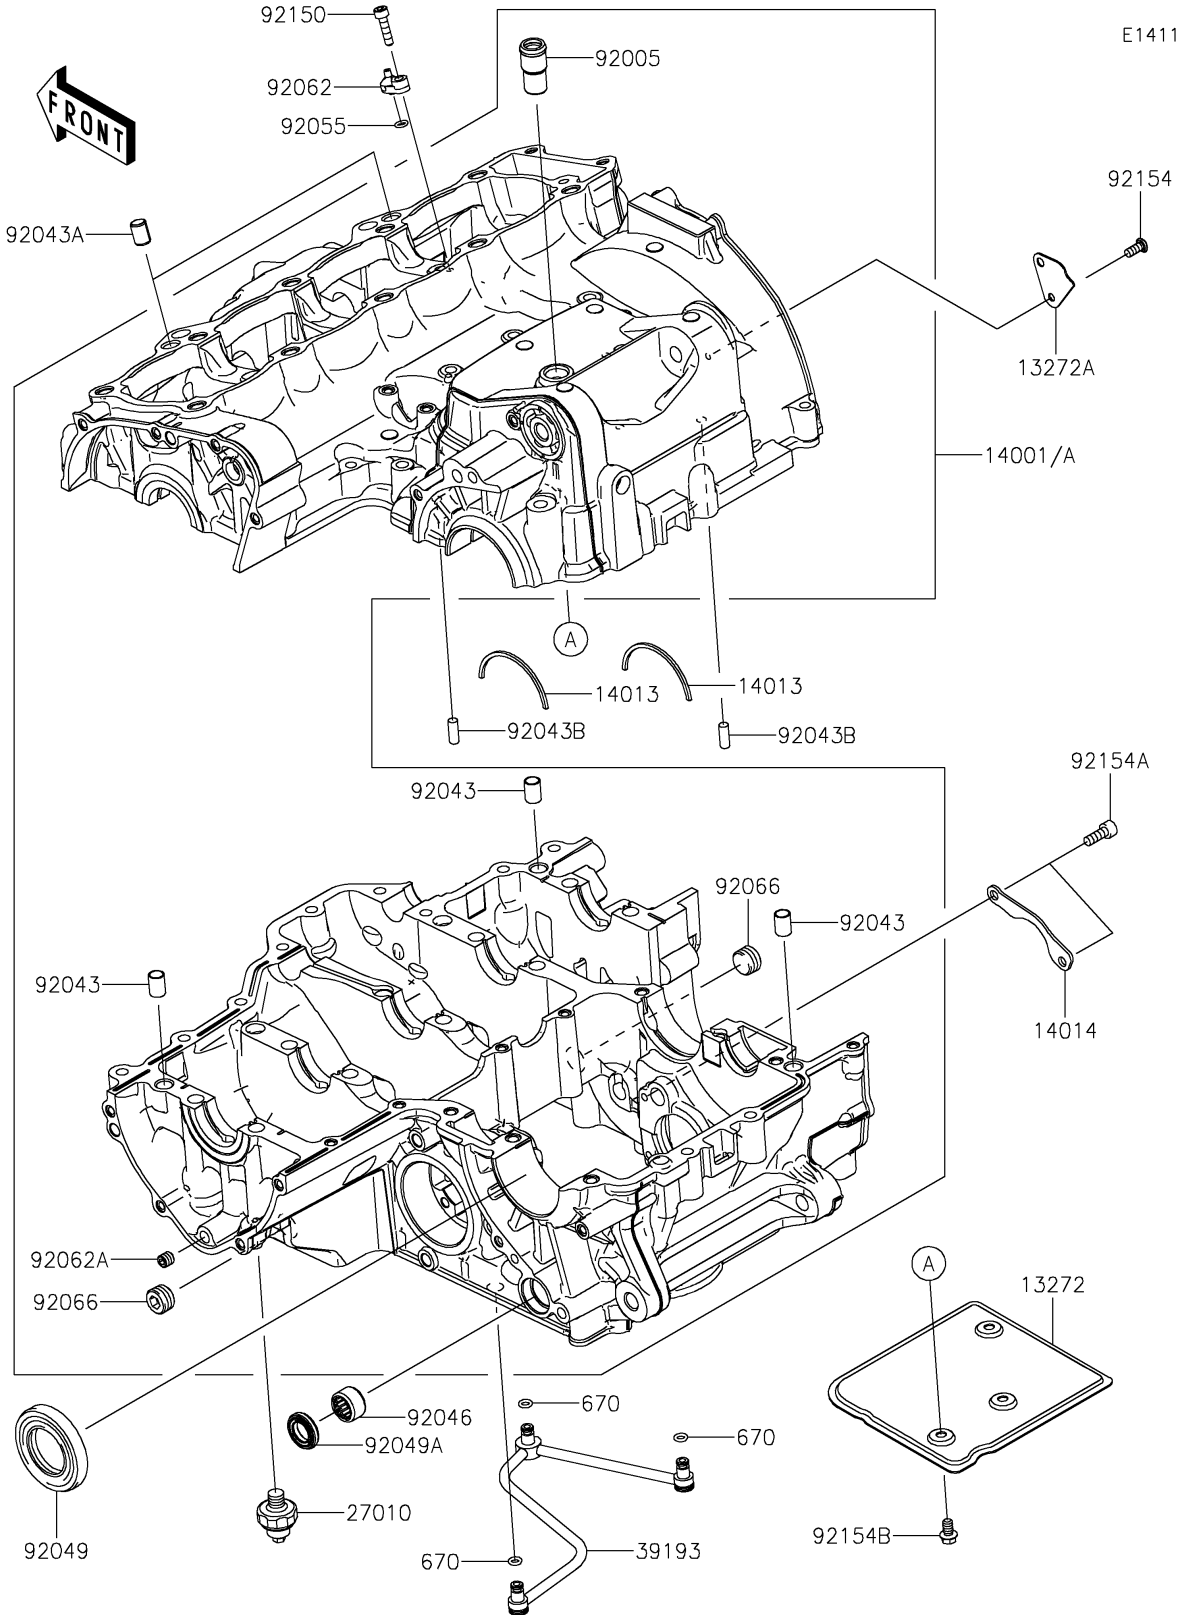

2018 Z900 PARTS DIAGRAM

Crankcase

2018 Z900 PARTS LIST

Crankcase

ITEM NAME	PART NUMBER	QUANTITY
PLATE,BREATHER,UPP (Ref # 13272)	13272-0698	1
PLATE,BREATHER,SIDE (Ref # 13272A)	13272-0699	1
SET-CRANKCASE (Ref # 14001)	14001-0668	1
RING-POSITION (Ref # 14013)	14013-1051	2
PLATE-POSITION (Ref # 14014)	14014-0036	1
SWITCH,OIL PRESSURE (Ref # 27010)	27010-1313	1
PIPE-OIL (Ref # 39193)	39193-0054	1
O RING (Ref # 670)	670D1505	3
FITTING,BREATHER (Ref # 92005)	92005-1238	1
PIN,DOWEL,10X14 (Ref # 92043)	92043-1037	3
PIN,8.2X10X14 (Ref # 92043A)	92043-1264	2
PIN,6X16 (Ref # 92043B)	92043-1690	2
BEARING-NEEDLE,HK1412FM (Ref # 92046)	92046-0043	1
SEAL-OIL,TC32578 (Ref # 92049)	92049-1474	1
SEAL-OIL,TC14245 (Ref # 92049A)	92049-1520	1
RING-O,5.5X1.5 (Ref # 92055)	92055-1339	1
NOZZLE,OIL JET (Ref # 92062)	92062-0040	1
NOZZLE (Ref # 92062A)	92062-0046	1
PLUG (Ref # 92066)	92066-0836	2
BOLT,SOCKET,5X20 (Ref # 92150)	92150-1019	1
BOLT,TORX,5X12 (Ref # 92154)	92154-0299	1
BOLT,SOCKET,6X16 (Ref # 92154A)	92154-0484	2
BOLT,FLANGED,6X10 (Ref # 92154B)	92154-1887	3