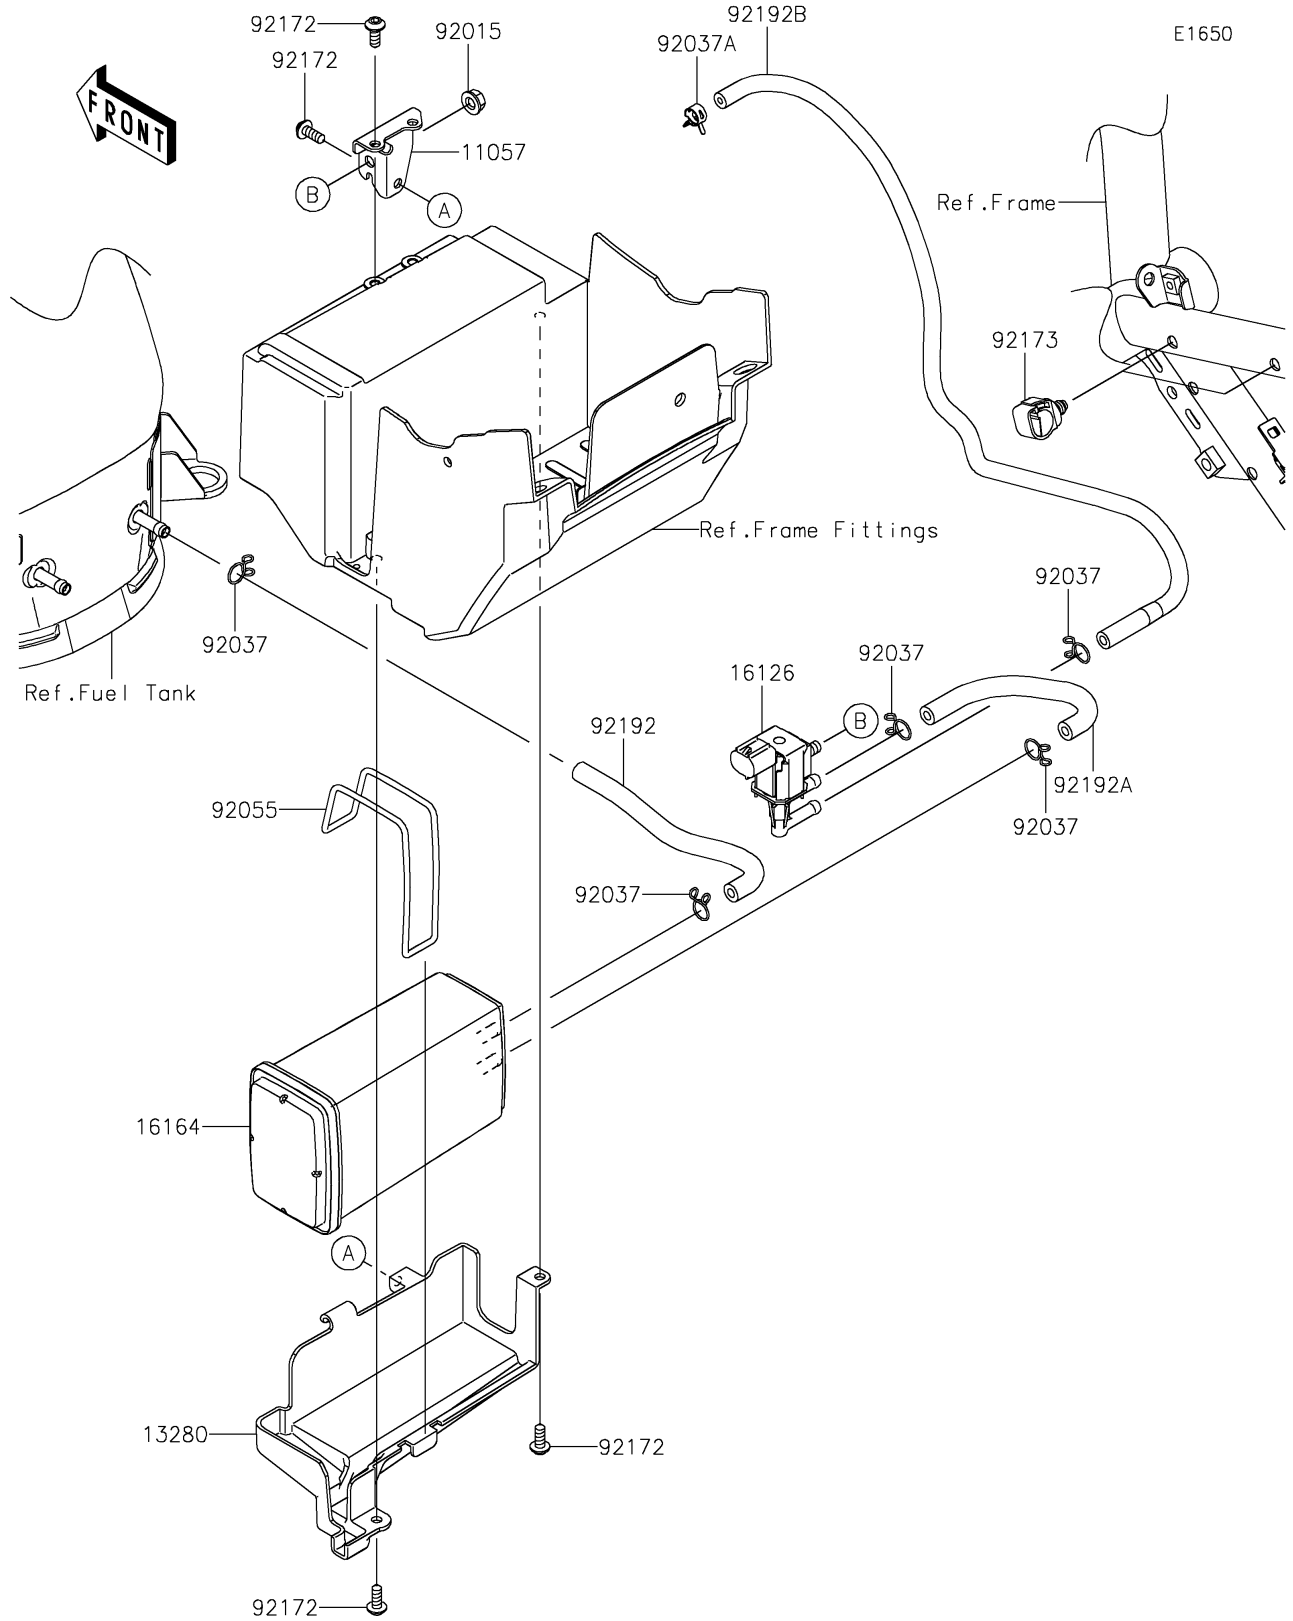

# 2018 Z900 PARTS DIAGRAM

## 2018 Z900 PARTS LIST

### Fuel Evaporative System(CA)

ITEM NAME	PART NUMBER	QUANTITY
BRACKET,PCV (Ref # 11057)	11057-0286	1
HOLDER,CANISTER (Ref # 13280)	13280-0880	1
VALVE,PCV (Ref # 16126)	16126-0740	1
CANISTER (Ref # 16164)	16164-0012	1
NUT,FLANGED,6MM (Ref # 92015)	92015-1367	1
CLAMP,TUBE (Ref # 92037)	92037-147	5
CLAMP,7.8MM (Ref # 92037A)	92037-2116	1
RING-O,104.4X3.1 (Ref # 92055)	92055-1020	1
SCREW,SOCKET,5X14 (Ref # 92172)	92172-0823	5
CLAMP,12MM DIA. (Ref # 92173)	92173-0736	2
TUBE,CANISTER-TANK (Ref # 92192)	92192-1690	1
TUBE,PCV-CANISTER (Ref # 92192A)	92192-1691	1
TUBE,PCV-THROTTLE BODY (Ref # 92192B)	92192-1779	1