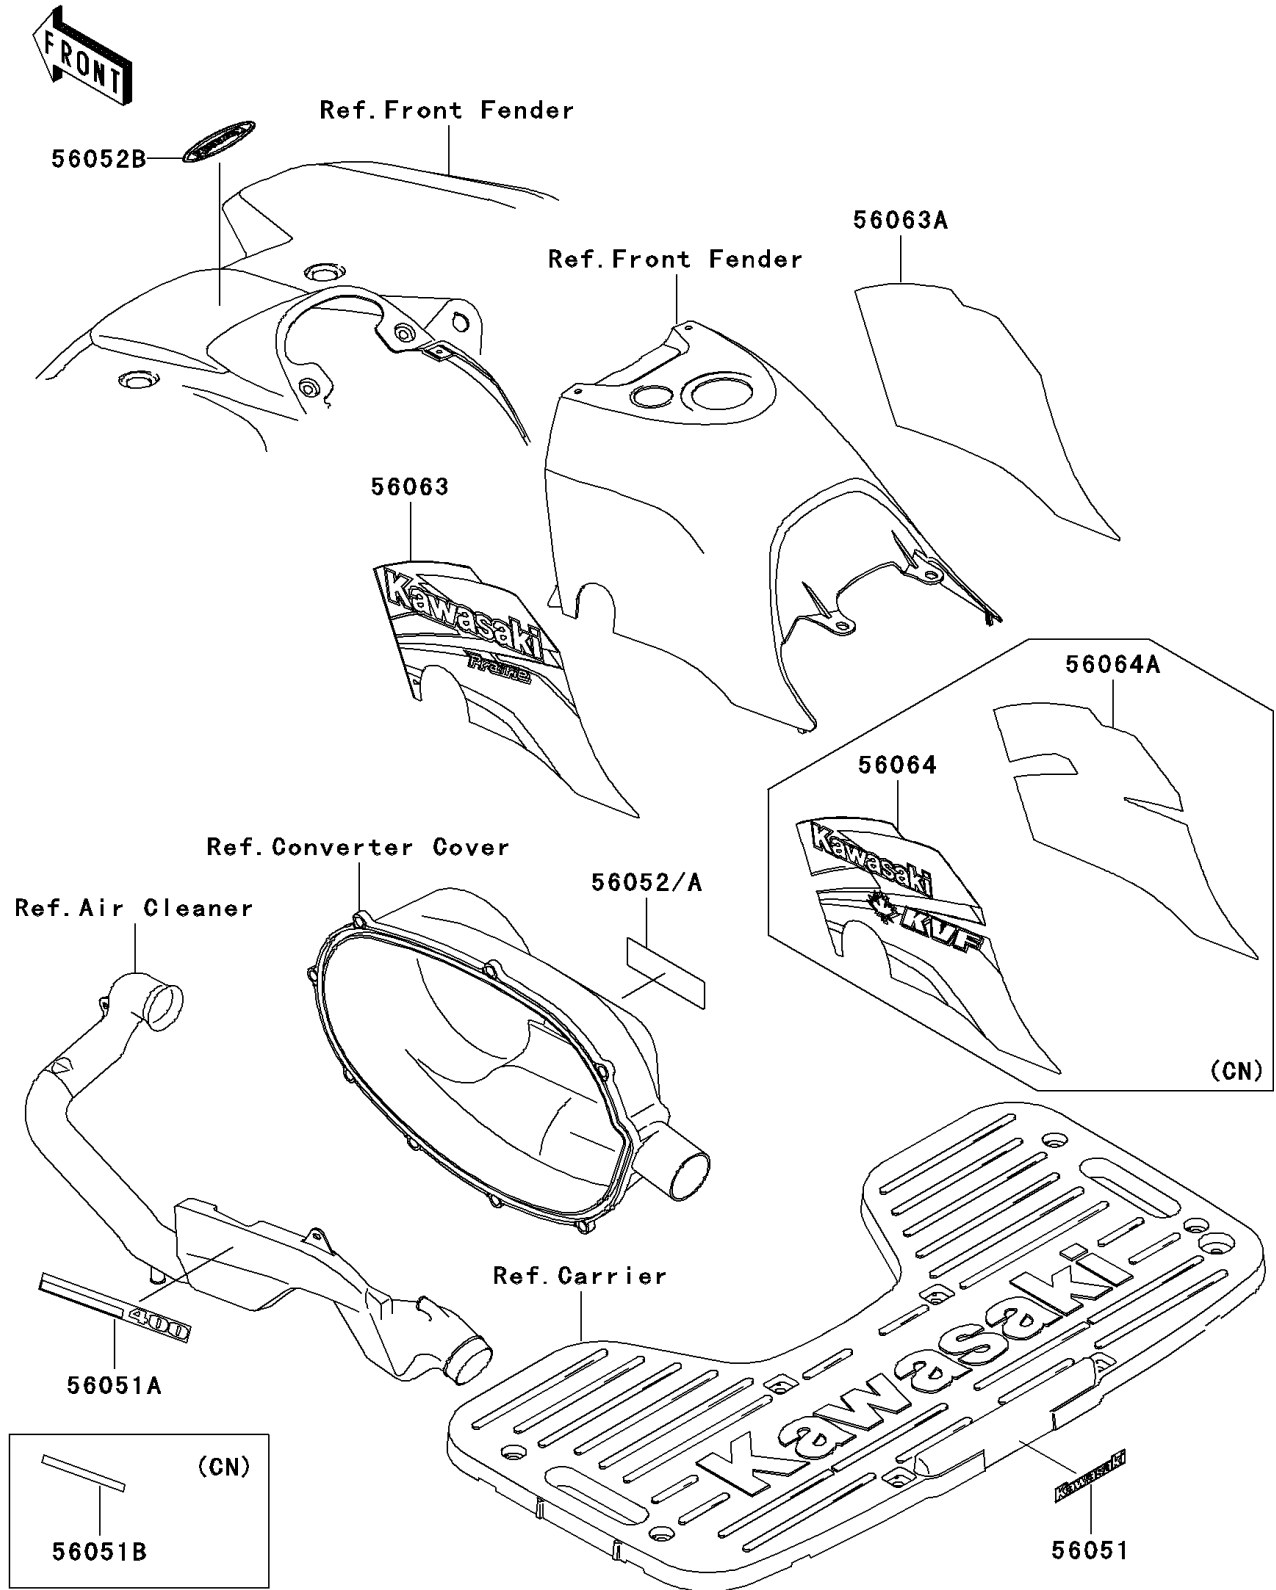

2001 Prairie 400 4X4 PARTS DIAGRAM

Decals(Green)(C3)

F2861D

2001 Prairie 400 4X4 PARTS LIST

Decals(Green)(C3)

ITEM NAME	PART NUMBER	QUANTITY
MARK,KAWASAKI (Ref # 56052B)	56052-1259	1
MARK,REAR CARRIER,KAWASAKI (Ref # 56051)	56051-1843	1
MARK,AIR CLEANER COVER (Ref # 56051A)	56051-1858	1
MARK,AIR CLEANER COVER (Ref # 56051B)	56051-1859	1
MARK,BELT CONVERTER COVER (Ref # 56052)	56052-1051	1
MARK,BELT CONVERTER COVER (Ref # 56052A)	56052-1052	1
PATTERN,FUEL TANK COVER,LH (Ref # 56063)	56063-1743	1
PATTERN,FUEL TANK COVER,RH (Ref # 56063A)	56063-1744	1
PATTERN,FUEL TANK COVER,LH (Ref # 56064)	56064-1130	1
PATTERN,FUEL TANK COVER,RH (Ref # 56064A)	56064-1131	1