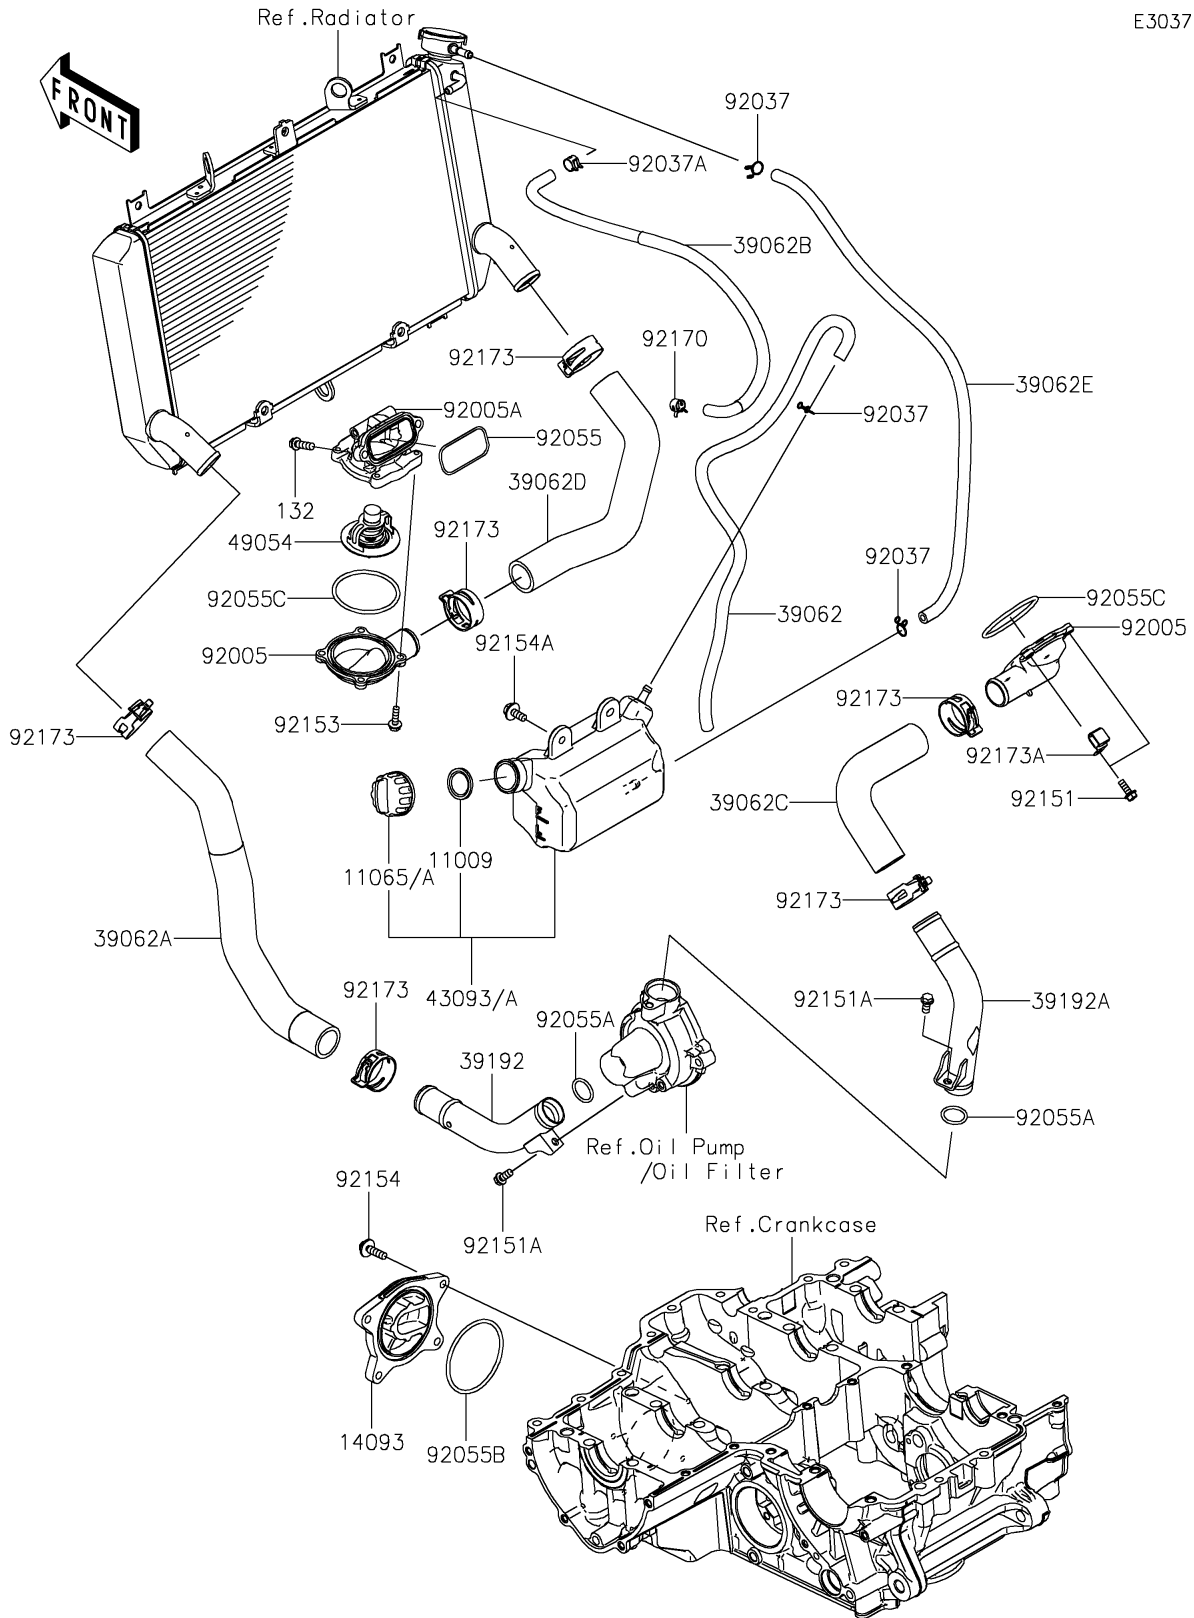

2018 Z900 PARTS DIAGRAM

Water Pipe

E3037

2018 Z900 PARTS LIST

Water Pipe

ITEM NAME	PART NUMBER	QUANTITY
GASKET,RESERVOIR TANK CAP (Ref # 11009)	11009-1145	1
CAP (Ref # 11065)	11065-0980	1
BOLT-FLANGED-SMALL,6X20 (Ref # 132)	132BC0620	2
COVER (Ref # 14093)	14093-0144	1
HOSE-COOLING,OVERFLOW (Ref # 39062)	39062-0618	1
HOSE-COOLING,RADIATOR-W/PIPE (Ref # 39062A)	39062-0758	1
HOSE-COOLING,W/PIPE-CYLINDER (Ref # 39062B)	39062-0785	1
HOSE-COOLING,CYLINDER-RADIATOR (Ref # 39062C)	39062-0786	1
HOSE-COOLING,AIR BLEED (Ref # 39062D)	39062-0818	1
HOSE-COOLING,5.5X10.5X550 (Ref # 39062E)	39062-1208	1
PIPE-WATER,RADIATOR-WATER PUMP (Ref # 39192)	39192-0631	1
PIPE-WATER,WATER PUMP-CYLINDER (Ref # 39192A)	39192-0644	1
RESERVOIR-ASSY-TANK (Ref # 43093A)	43093-0006	1
THERMOSTAT (Ref # 49054)	49054-0004	1
FITTING,THERMO CAP (Ref # 92005)	92005-0842	2
FITTING,THERMO CASE (Ref # 92005A)	92005-0846	1
CLAMP,TUBE (Ref # 92037)	92037-147	3
CLAMP,TUBE (Ref # 92037A)	92037-1505	1
RING-O,YP 27.6 57.6 1.9 (Ref # 92055)	92055-0021	1
RING-O,20.8X2.4 (Ref # 92055A)	92055-0114	2
RING-O,63.3MM (Ref # 92055B)	92055-0739	1
RING-O,53.5X2.6 (Ref # 92055C)	92055-0831	2
BOLT,5X14 (Ref # 92151)	92151-1764	4
BOLT,6X12 (Ref # 92151A)	92151-1997	2
BOLT,FLANGED,5X18 (Ref # 92153)	92153-1588	4
BOLT,FLANGED,6X22 (Ref # 92154)	92154-0403	4
BOLT,UPSET-WP,6X16 (Ref # 92154A)	92154-1850	2
CLAMP (Ref # 92170)	92170-1493	1
CLAMP,34MM (Ref # 92173)	92173-1360	6

2018 Z900 PARTS LIST

Water Pipe

ITEM NAME	PART NUMBER	QUANTITY
CLAMP (Ref # 92173A)	92173-1663	1