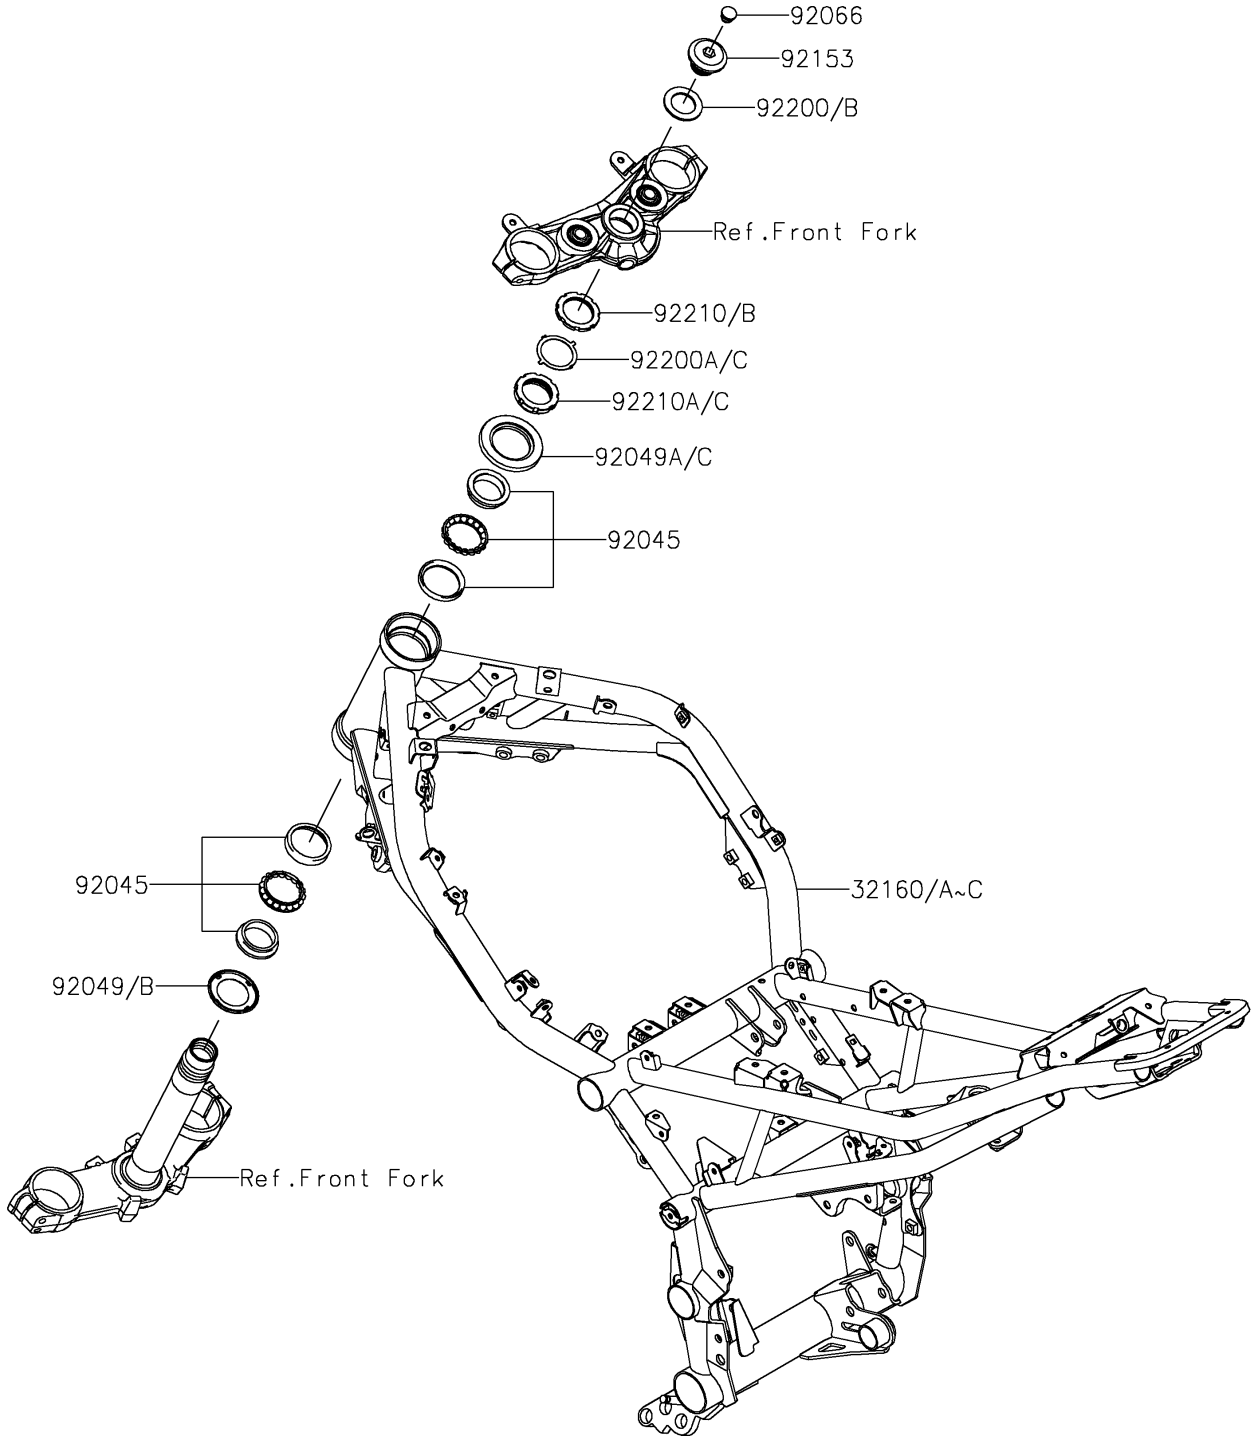

2018 Z900 PARTS DIAGRAM

Frame

F2120

2018 Z900 PARTS LIST

Frame

ITEM NAME	PART NUMBER	QUANTITY
FRAME-COMP,F.S.BLACK (Ref # 32160)	32160-1008-18R	1
FRAME-COMP,M.GREEN (Ref # 32160A)	32160-1008-54S	1
BEARING-BALL,SF07A17PX1V1 (Ref # 92045)	92045-1384	2
SEAL-OIL (Ref # 92049A)	92049-0131	1
SEAL-OIL (Ref # 92049B)	92049-0137	1
PLUG (Ref # 92066)	92066-0071	1
BOLT,26MM (Ref # 92153)	92153-0474	1
WASHER,27X42X2.3 (Ref # 92200B)	92200-0753	1
WASHER,27X42X2.3 (Ref # 92200C)	92200-0781	1
NUT,STEERING STEM,35MM (Ref # 92210B)	92210-0534	1
NUT,STEERING STEM,35MM (Ref # 92210C)	92210-0535	1