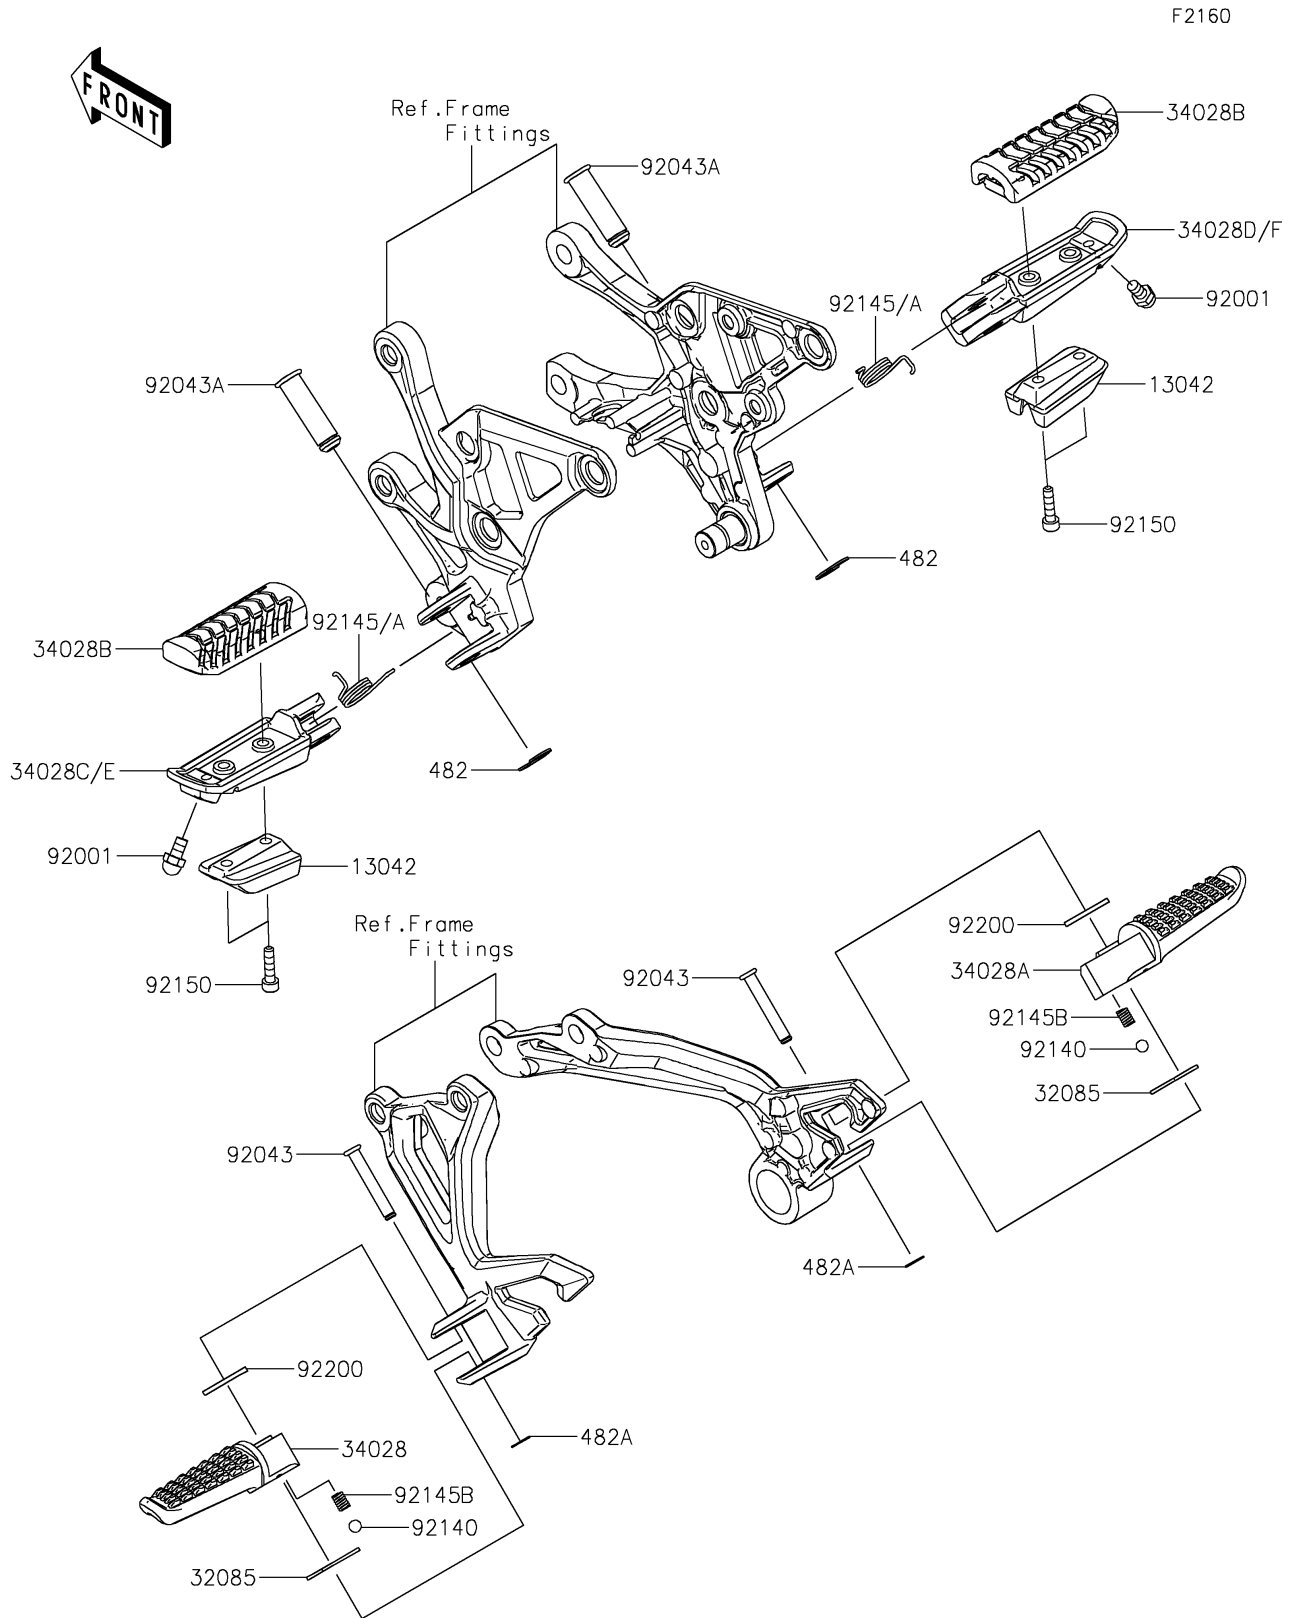

# 2018 Z900 PARTS DIAGRAM

## Footrests

## 2018 Z900 PARTS LIST

### Footrests

ITEM NAME	PART NUMBER	QUANTITY
WEIGHT,STEP (Ref # 13042)	13042-0022	2
STOPPER (Ref # 32085)	32085-0801	2
STEP,RR,LH (Ref # 34028)	34028-0004	1
STEP,RR,RH (Ref # 34028A)	34028-0005	1
STEP,RUBBER (Ref # 34028B)	34028-0349	2
STEP,FR,LH (Ref # 34028C)	34028-0350	1
STEP,FR,RH (Ref # 34028D)	34028-0351	1
CIRCLIP-TYPE-E,10MM (Ref # 482)	482EA0100	2
CIRCLIP-TYPE-E (Ref # 482A)	482EA5000	2
BOLT,BANK SENSOR (Ref # 92001)	92001-1905	2
PIN,6X40 (Ref # 92043)	92043-0200	2
PIN,12X42.5 (Ref # 92043A)	92043-1594	2
BALL,6.35MM (Ref # 92140)	92140-0008	2
SPRING,STEP RETURN (Ref # 92145A)	92145-0723	2
SPRING (Ref # 92145B)	92145-1319	2
BOLT,SOCKET,5X20 (Ref # 92150)	92150-1019	4
WASHER,16X26X2.3 (Ref # 92200)	92200-0043	2